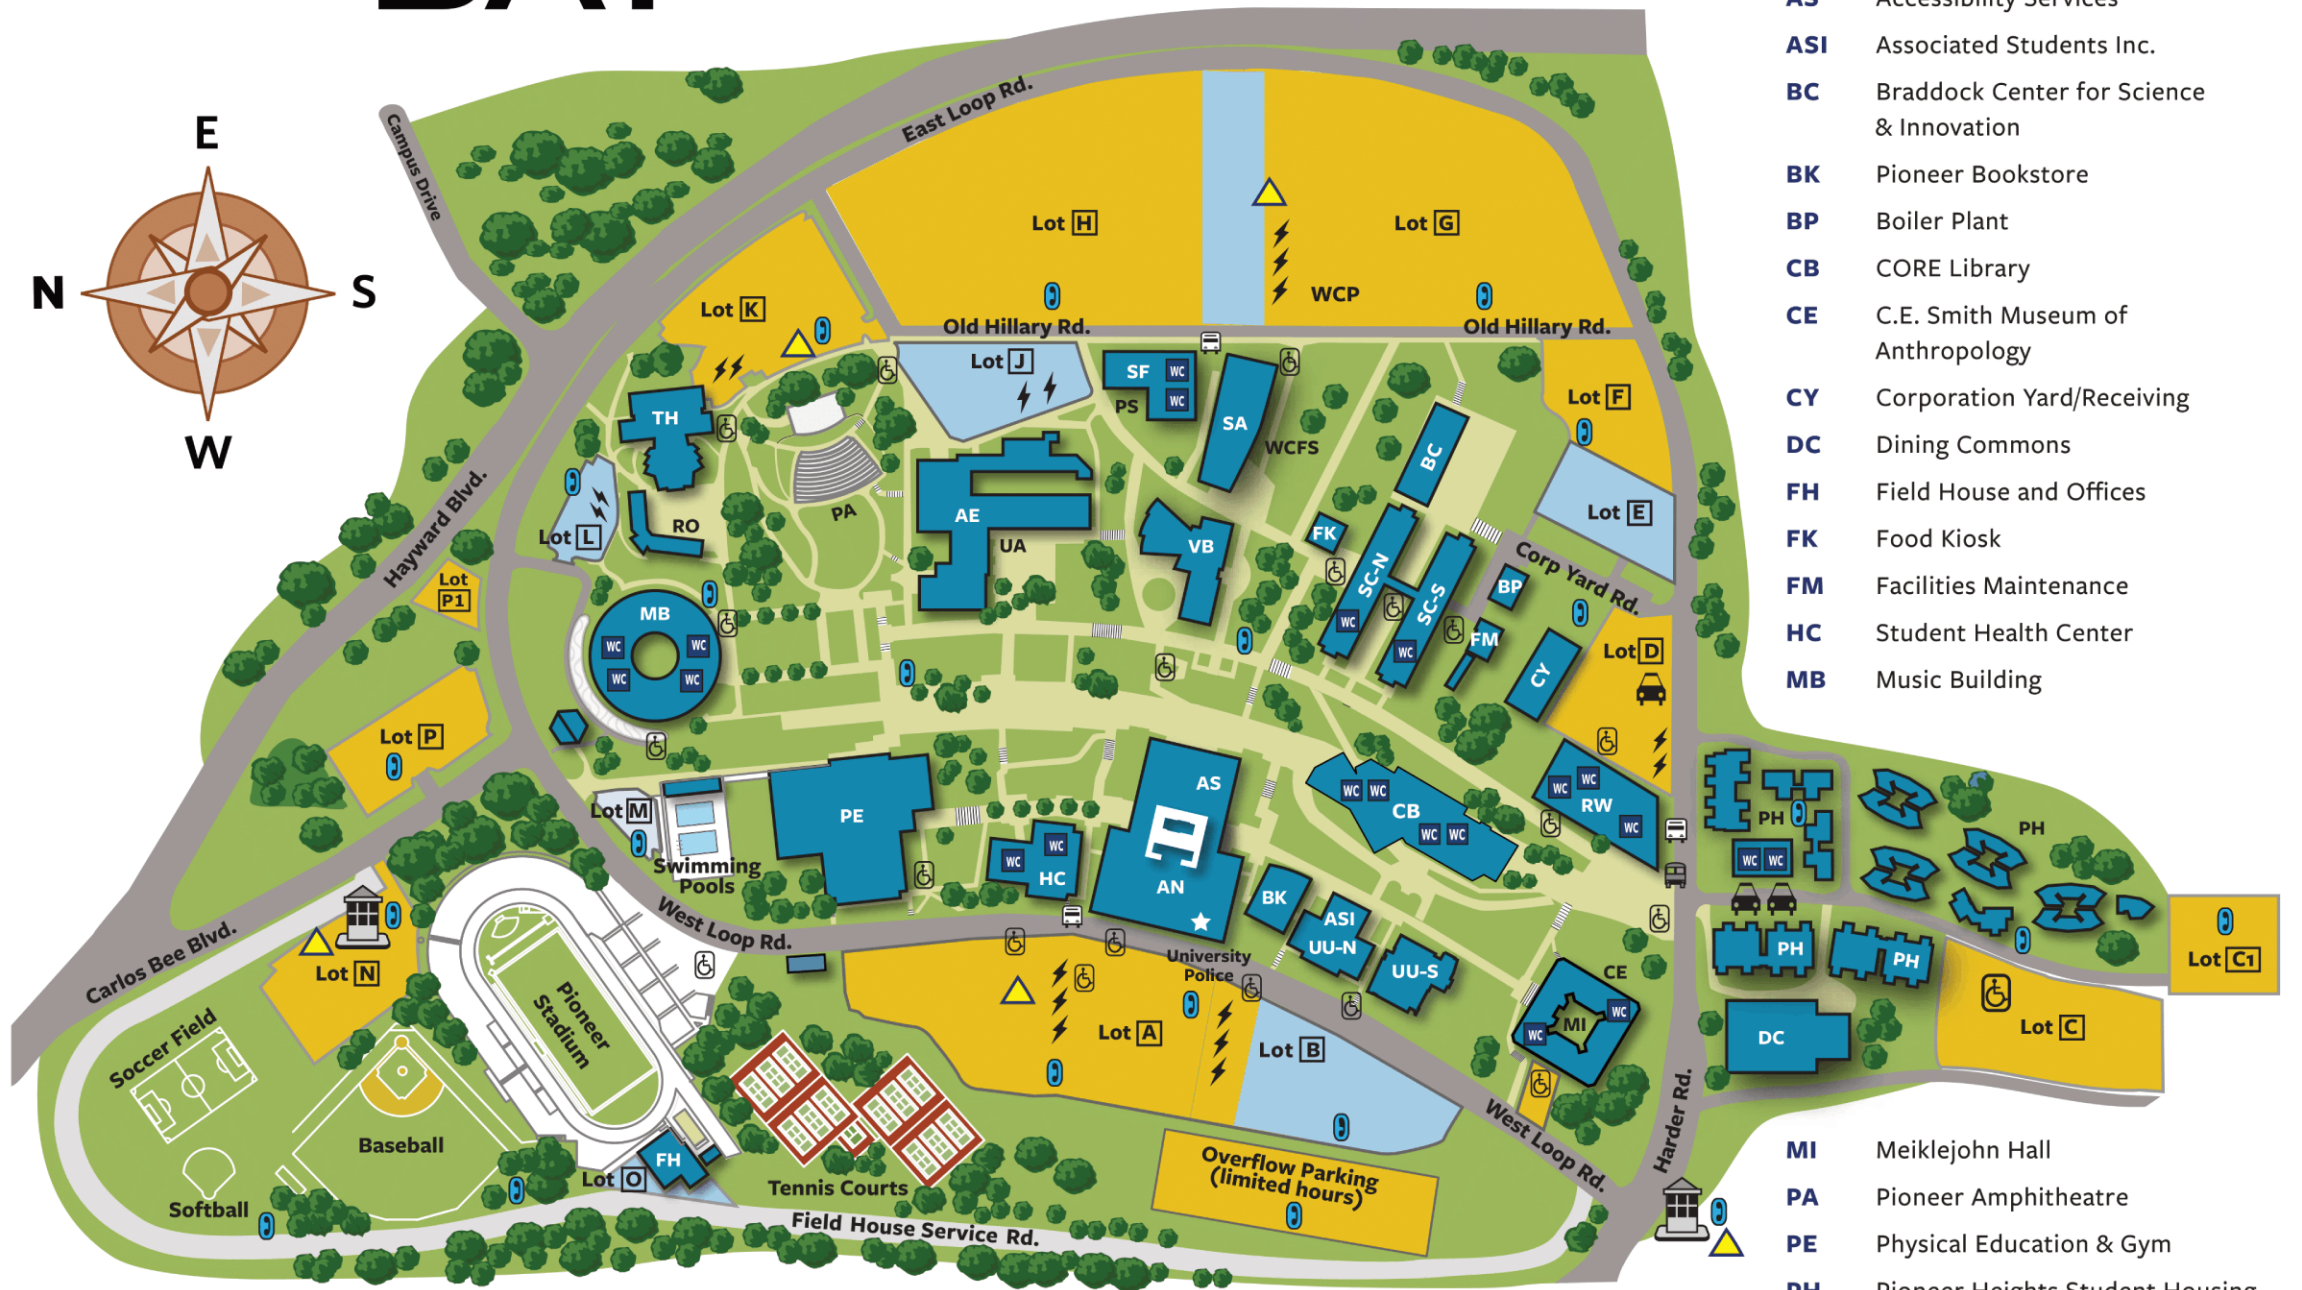

CAL STATE EAST BAY

- AE** Art & Education
- AN** Annex
- AS** Accessibility Services
- ASI** Associated Students Inc.
- BC** Braddock Center for Science & Innovation
- BK** Pioneer Bookstore
- BP** Boiler Plant
- CB** CORE Library
- CE** C.E. Smith Museum of Anthropology
- CY** Corporation Yard/Receiving
- DC** Dining Commons
- FH** Field House and Offices
- FK** Food Kiosk
- FM** Facilities Maintenance
- HC** Student Health Center
- MB** Music Building

- MI** Meiklejohn Hall
- PA** Pioneer Amphitheatre
- PE** Physical Education & Gym
- PH** Pioneer Heights Student Housing
- PS** Parking Services
- RO** Robinson Hall (closed)
- RW** Recreation and Wellness Center
- SA** Student Services & Administration
- SC-N** Science Building - North
- SC-S** Science Building - South
- SF** Student & Faculty Support
- TH** University Theatre
- UA** University Art Gallery
- UU-N** University Union North
- UU-S** University Union South
- VB** Valley Business & Technology Center
- WCFS** Welcome Center for Future Students
- WCP** Welcome Center parking (permit from Welcome Center needed)

SCAN THIS CODE
for the Cal State
East Bay mobile app

Information Kiosk

AC Transit Bus Stop (Line 60)

CSUEB Shuttle to BART

Access for People with Disabilities

All Gender Restrooms

GENERAL PARKING
(Hangtag, Daily or Hourly Permit)
Lots A, C, C1, D, F, G, H, K, N, P, P1 Overflow

Stairs

Electric Vehicle Charging Stations

ZIP Car Location

Emergency Phone (Blue Light)

Daily/Hourly Parking Permit Dispensers

FACULTY/STAFF PARKING
Lots B, E, H, J, L, M, O
Students & Visitors OK after 5 p.m.
with permit