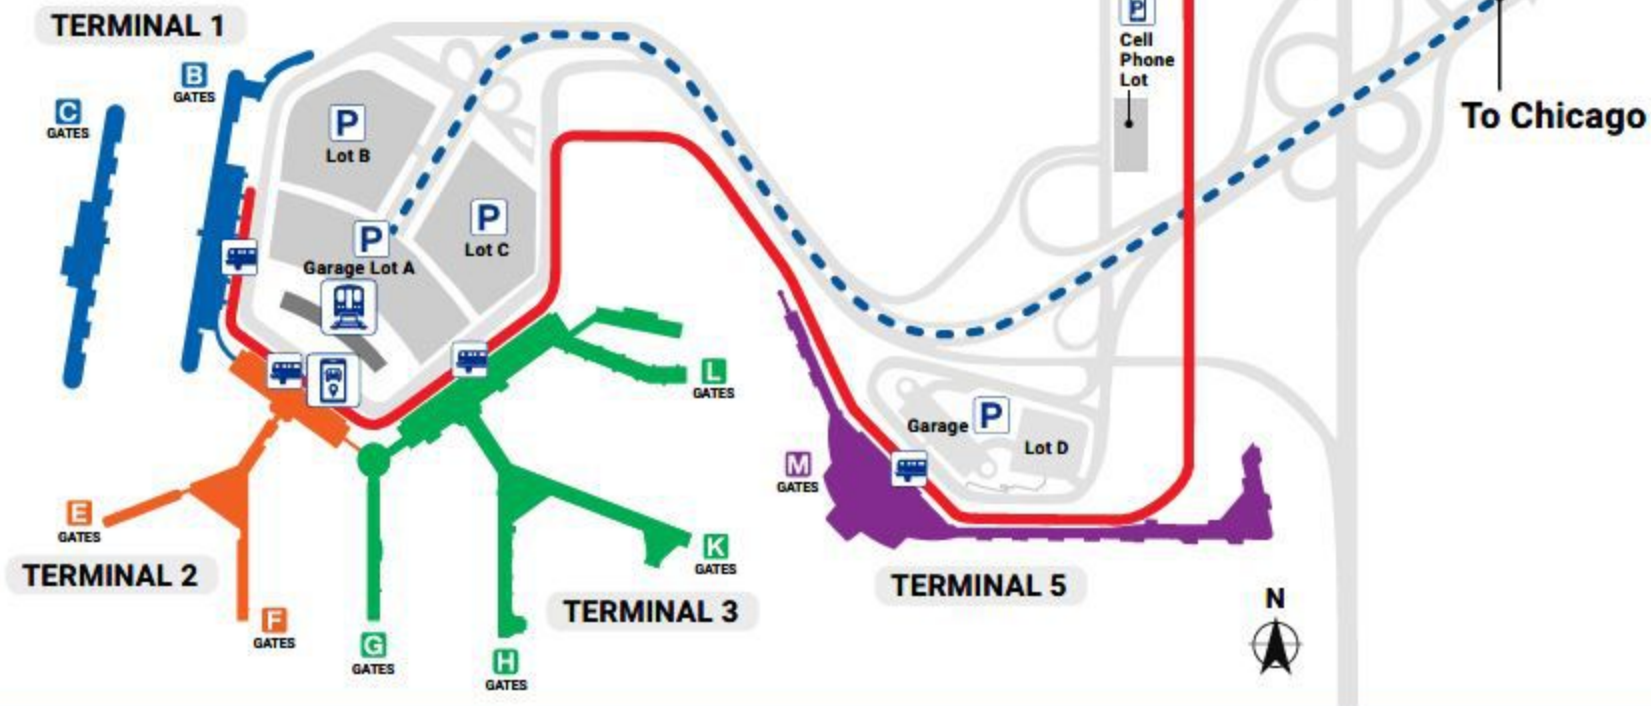

LEGEND

- | | |
|------------------------------|------------------------|
| Parking | Rental Cars |
| CTA Train to City | Shuttle Bus to Parking |
| Airport Transit System (ATS) | Kiss-n-Fly |
| Rideshare | |

Emergency: 773-894-9111

Non-Emergency: 773-894-5000

TERMINAL 5 PARKING GARAGE

Premier Parking

Main Terminal Garage – Level 1

- Use far left lanes
- Follow signs for Premier Parking