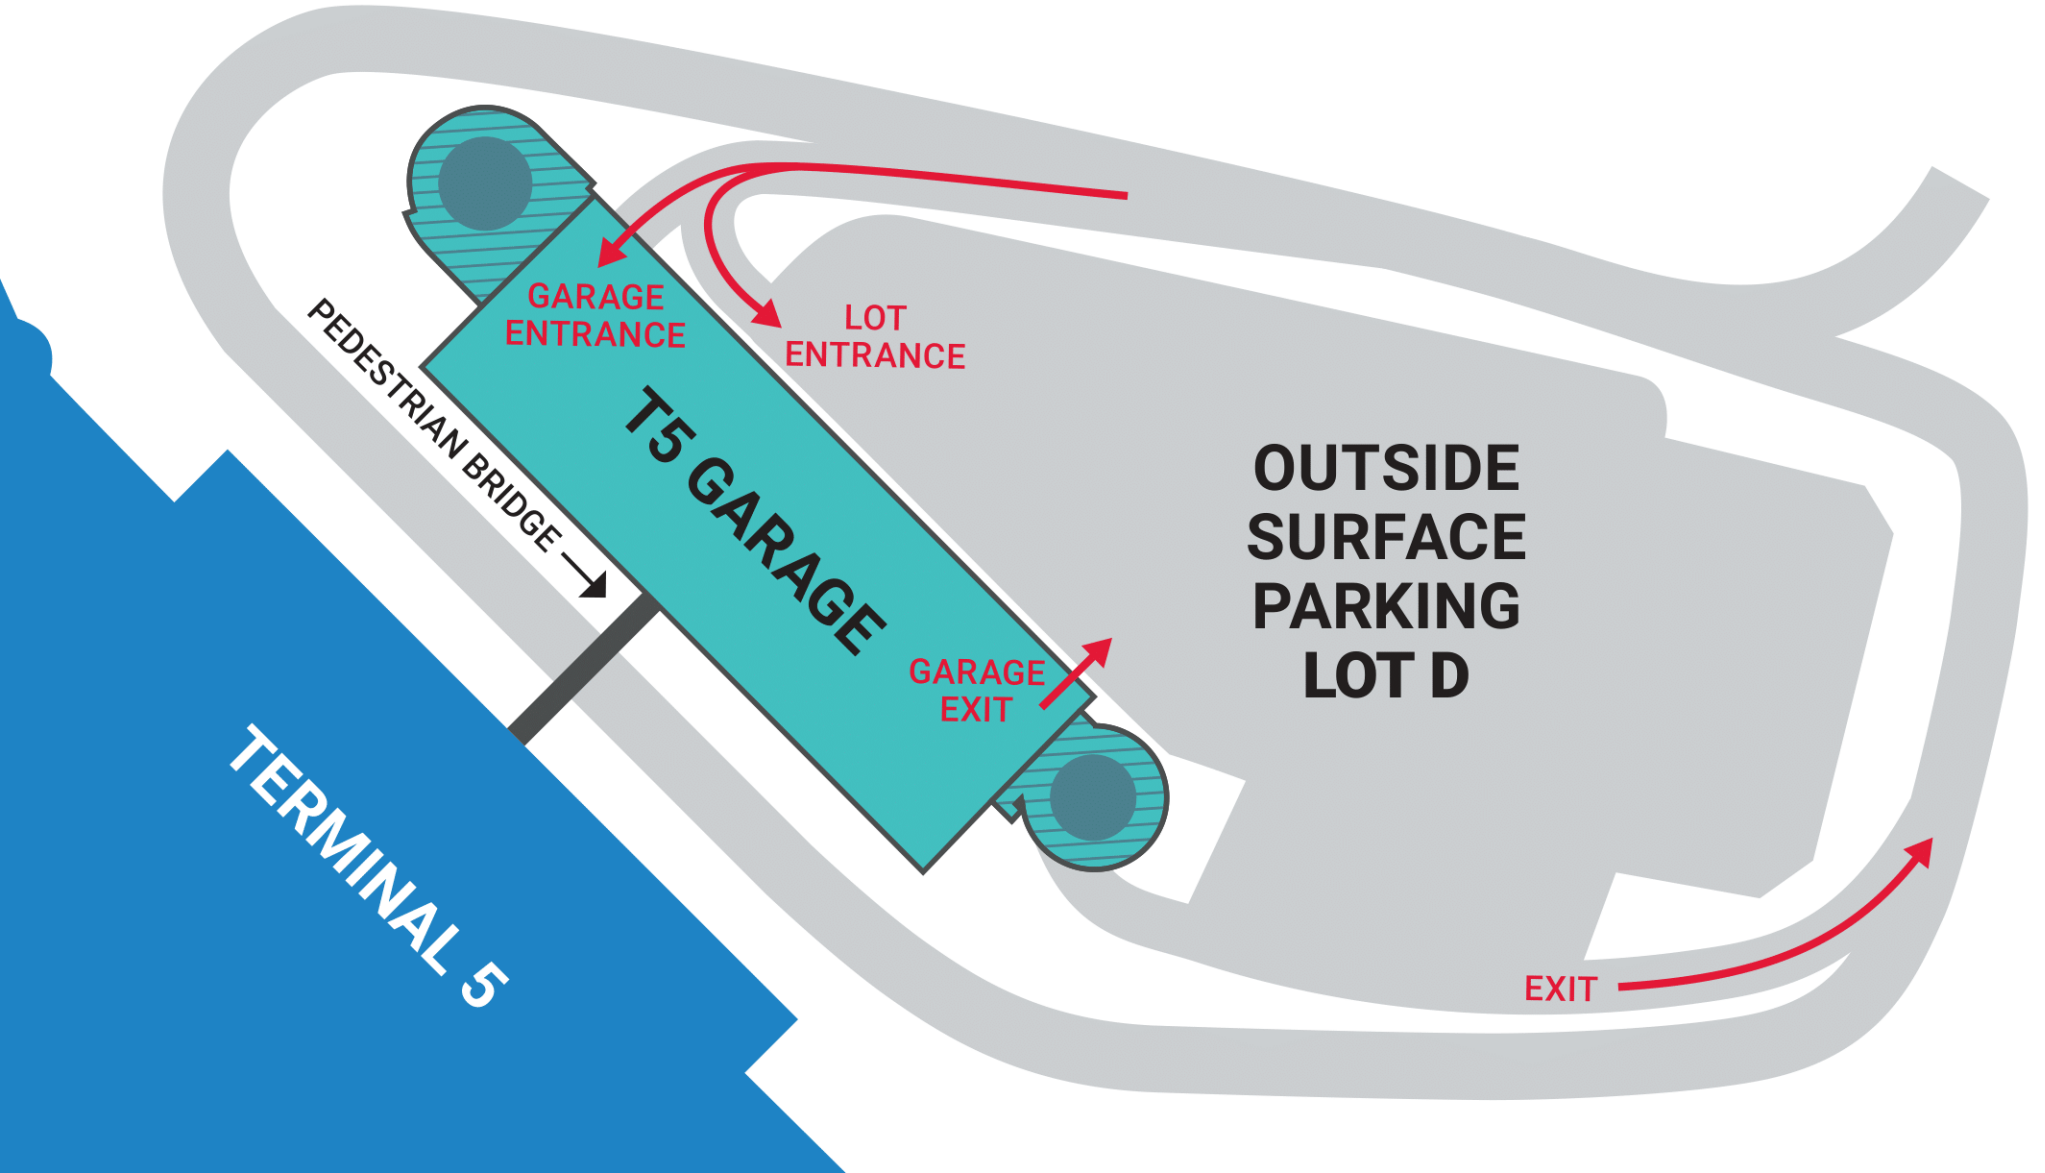

LEGEND

- | | |
|------------------------------|------------------------|
| Parking | Rental Cars |
| CTA Train to City | Shuttle Bus to Parking |
| Airport Transit System (ATS) | Kiss-n-Fly |
| Rideshare | |

Emergency: 773-894-9111

Non-Emergency: 773-894-5000

TERMINAL 5 PARKING GARAGE

Premier Parking

Main Terminal Garage – Level 1

- Use far left lanes
- Follow signs for Premier Parking