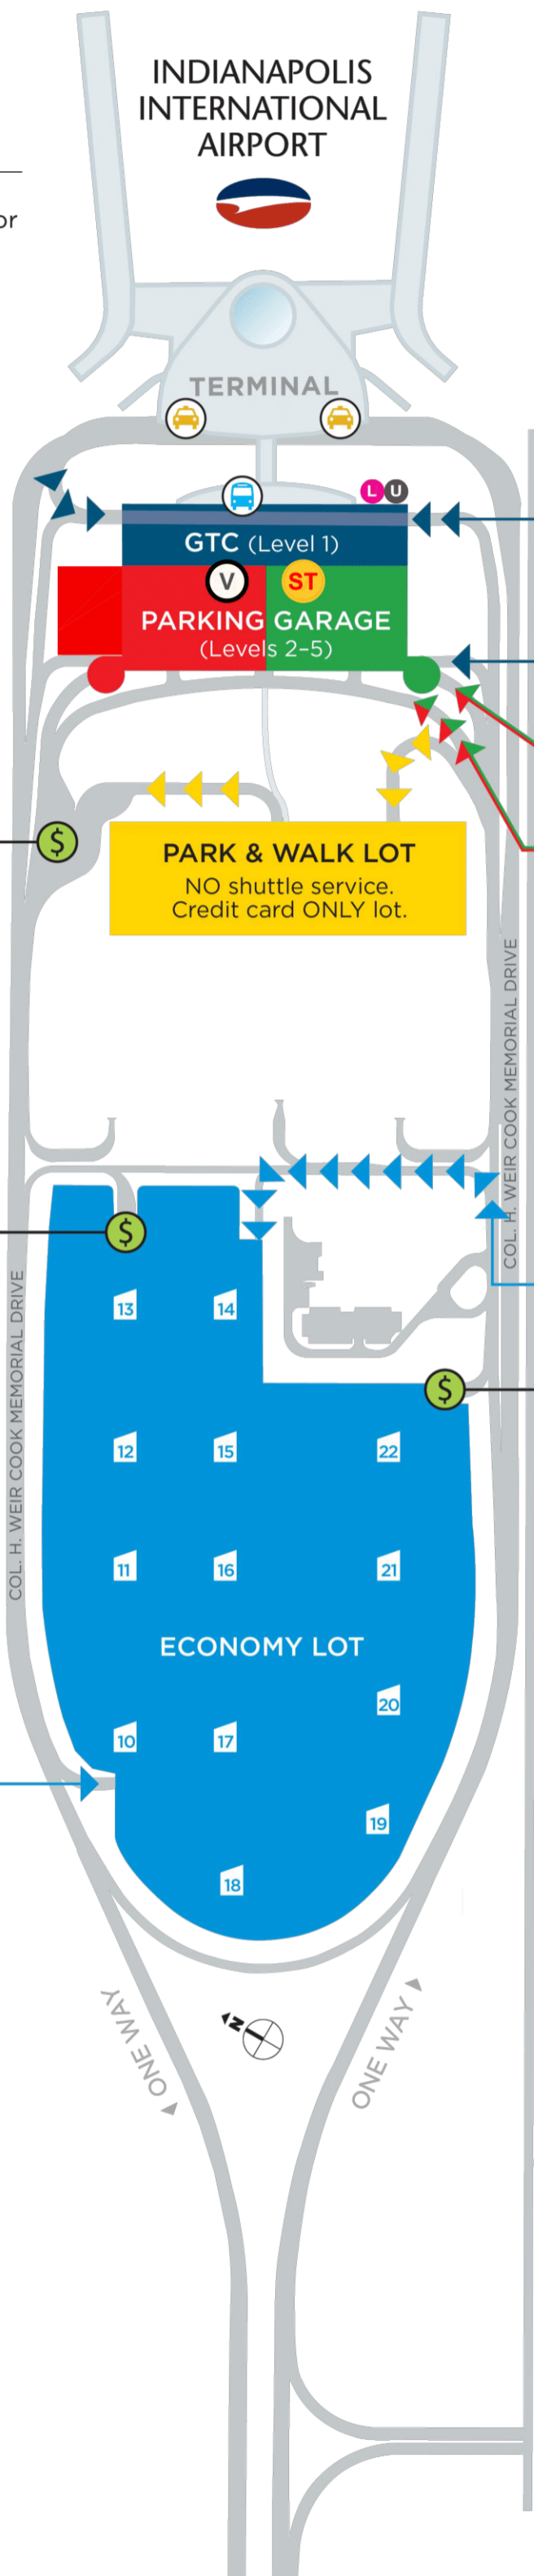

INDIANAPOLIS INTERNATIONAL AIRPORT

TERMINAL

LEGEND

- Cashier booths and/or self-serve pay lanes
- Economy Lot shelters
- Economy Lot shuttle pick-up location
- Taxi call buttons
- Valet parking (Level 3)
- Short term or hourly parking (Level 3)
- Uber/Lyft

PARKING EXIT
SELF-SERVICE,
CASHIER,
OR CREDIT

PARKING EXIT
SELF-SERVICE,
CASHIER,
OR CREDIT

ECONOMY LOT
ENTRANCE

GROUND
TRANSPORTATION
CENTER
(Level 1)

Rental Car
RETURN
(Level 1)

GARAGE
(Helix ramp to
Levels 2-5)

GARAGE
(Direct ramp to
Levels 2 and 3)

ECONOMY LOT
ENTRANCE

ECONOMY LOT EXIT
THIS EXIT IS
CREDIT CARD ONLY

RATES

VALET
\$9 per hour
\$32 per day

GARAGE
\$2 per half hour
\$23 per day

PARK & WALK
\$14 per day

ECONOMY
\$9 per day

CELL PHONE LOT

100 spaces. Wait for free
until passengers have landed
and claimed baggage.