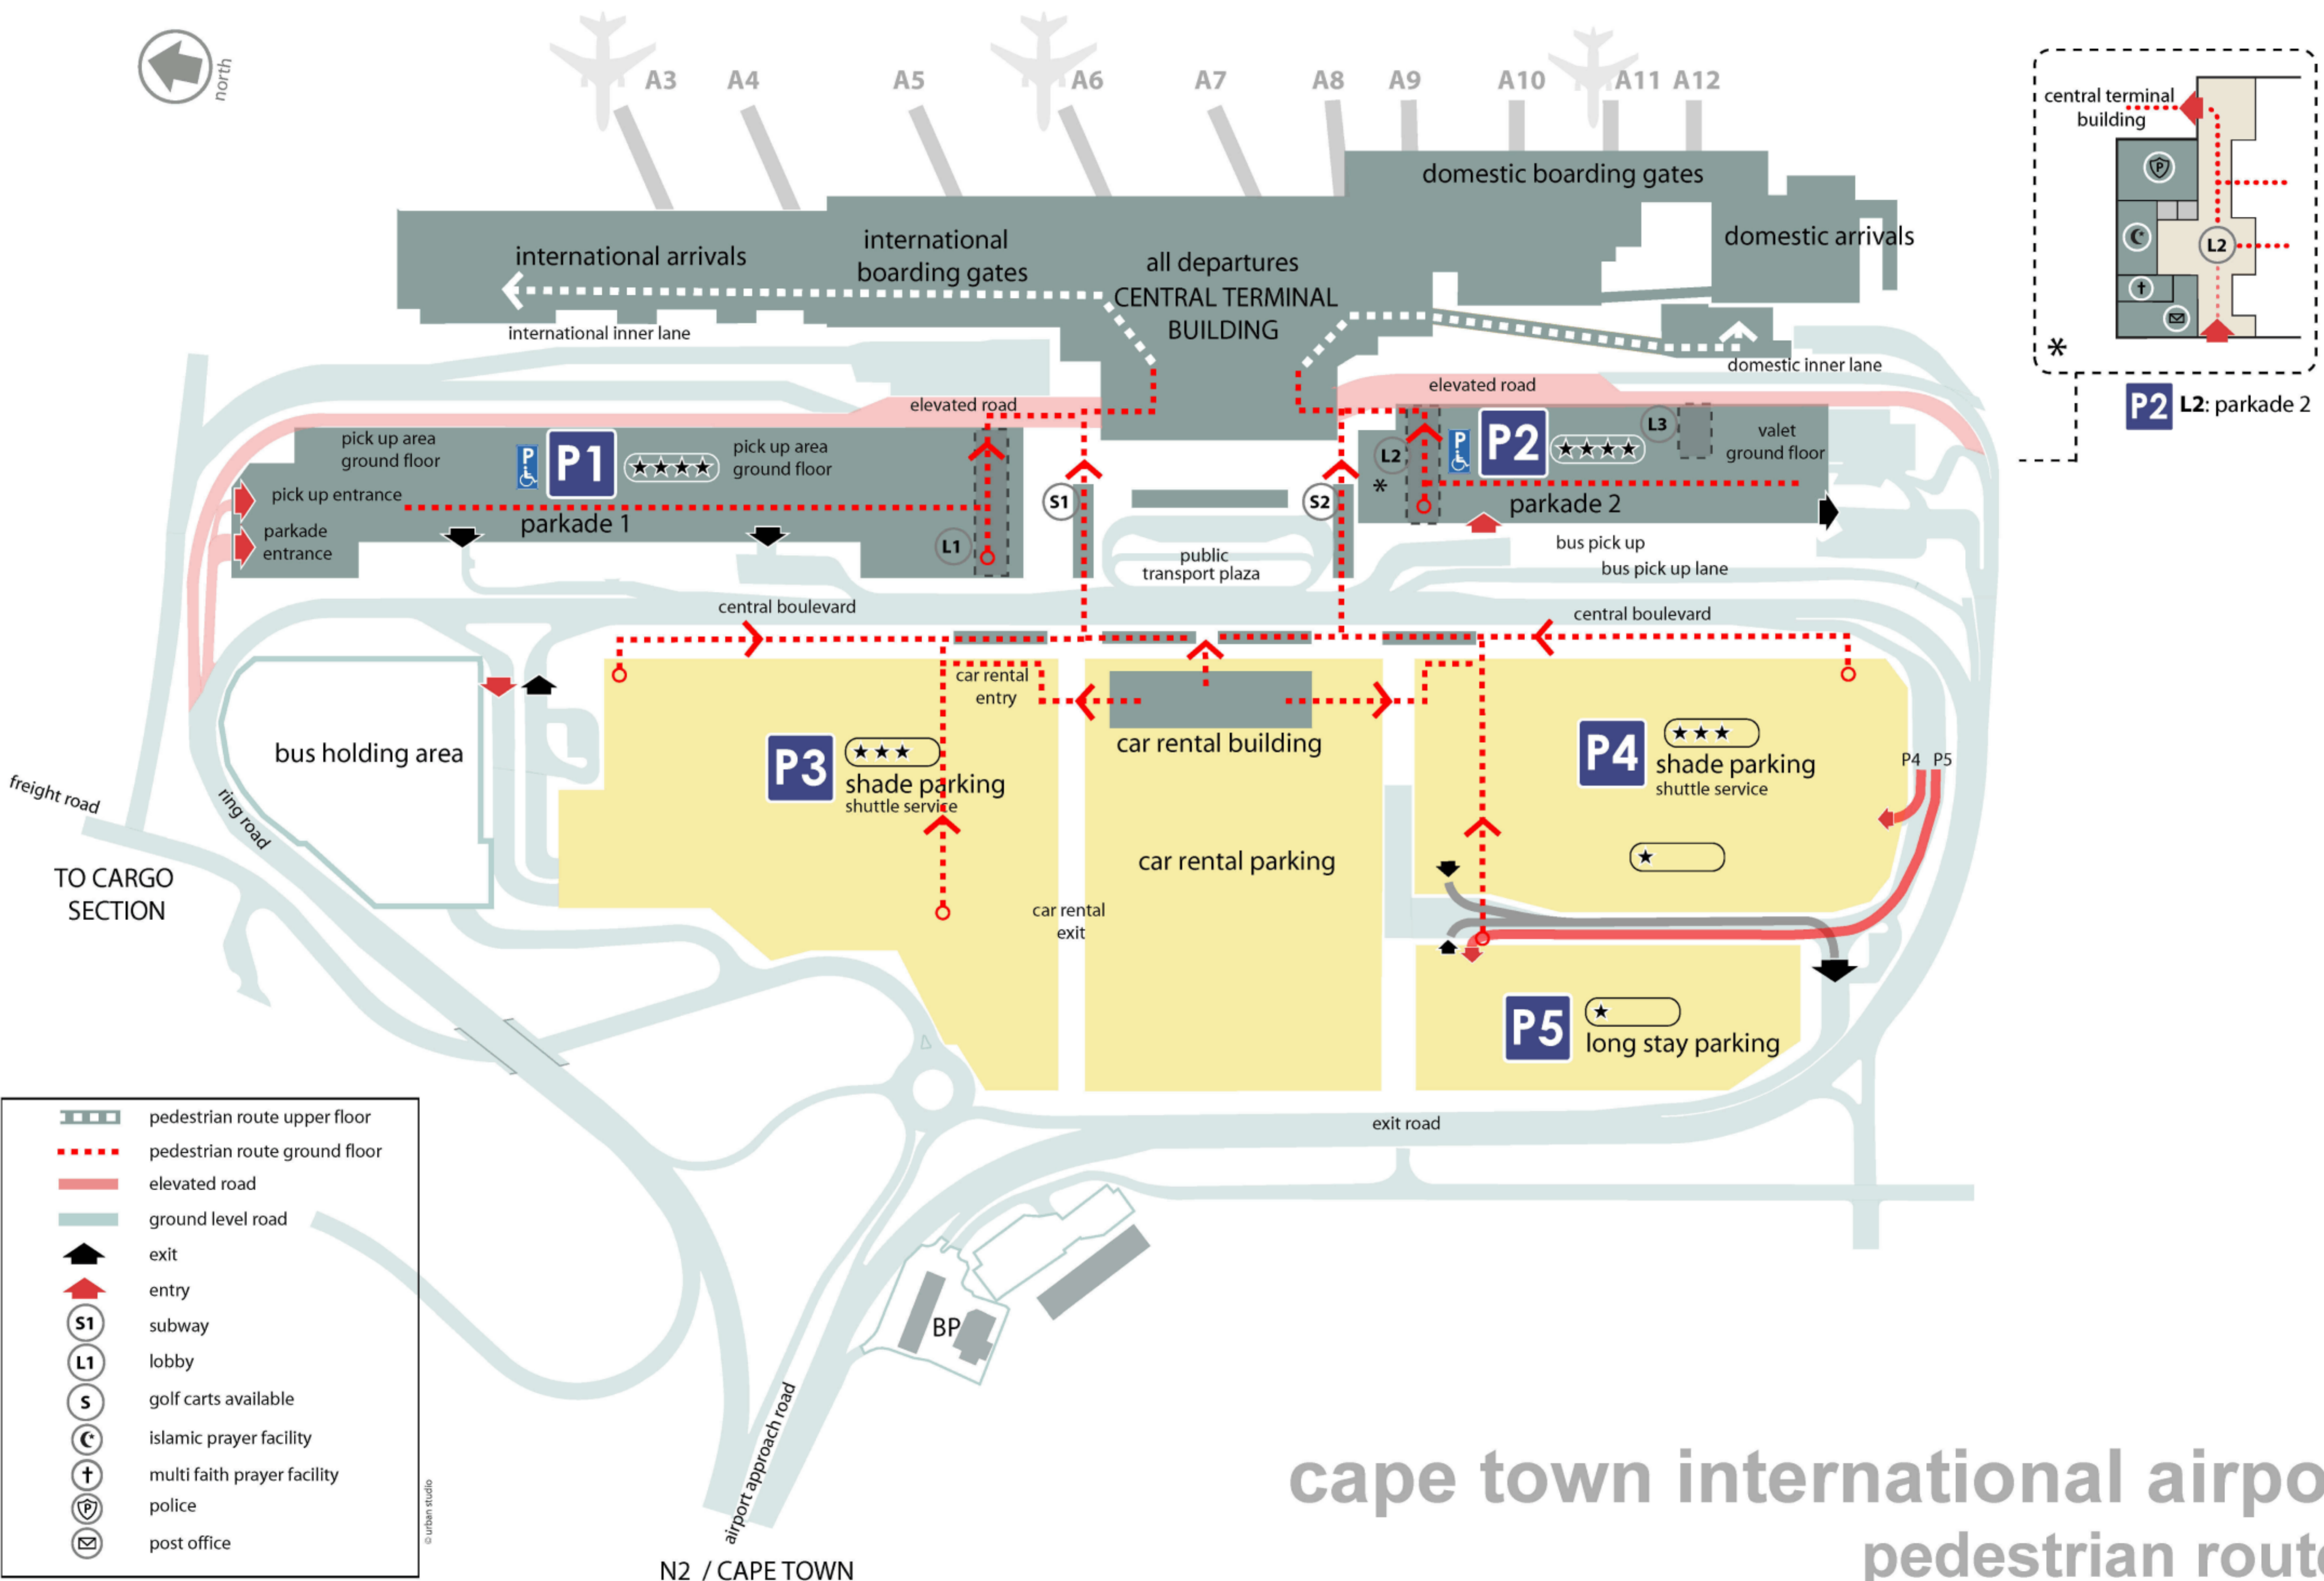

cape town international airport car rental routes: collections & returns

N2 / CAPE TOWN

© urban studio

P2 L2: parkade 2

- - - entry
- . . . exit
- elevated road
- ground level road
- ▲ exit
- ▲ entry
- S1 subway
- L1 lobby
- S golf carts available
- C islamic prayer facility
- † multi faith prayer facility
- P police
- M post office

N2 / CAPE TOWN

cape town international airport passenger pick up routes

- pedestrian route upper floor
- pedestrian route ground floor
- elevated road
- ground level road
- exit
- entry
- subway
- lobby
- golf carts available
- islamic prayer facility
- multi faith prayer facility
- police
- post office

N2 / CAPE TOWN

cape town international airport pedestrian routes