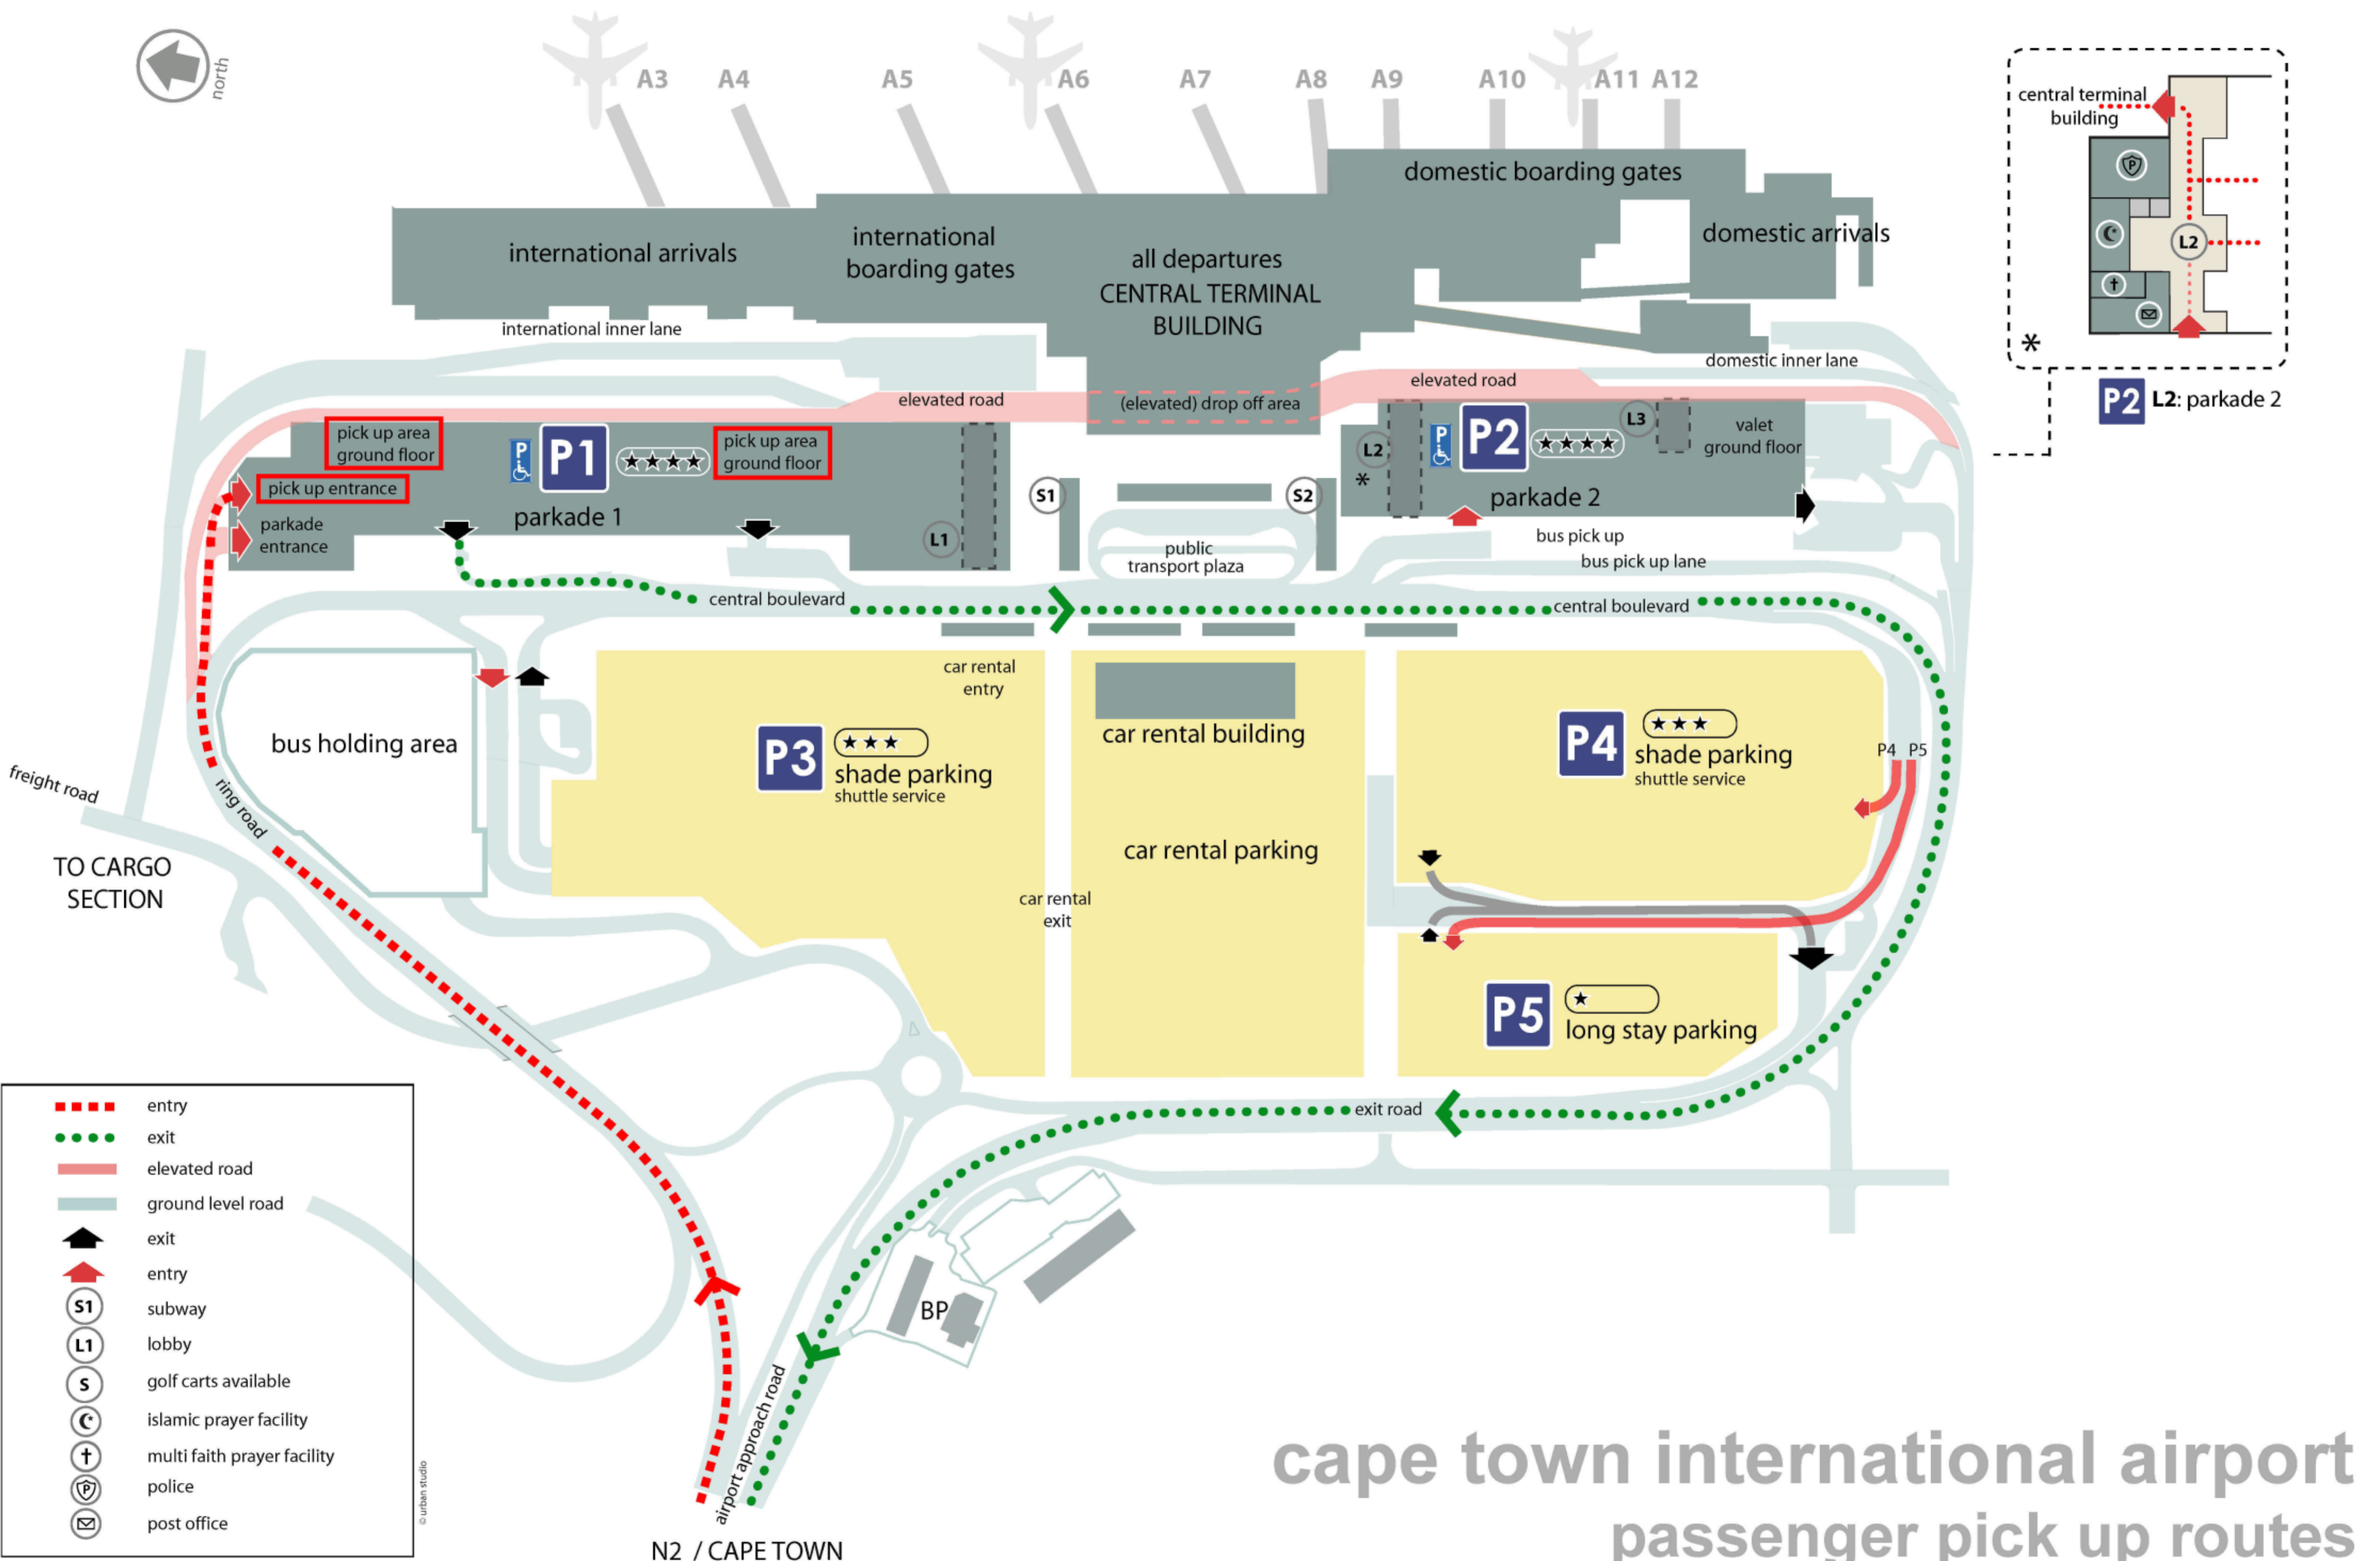

cape town international airport car rental routes: collections & returns

N2 / CAPE TOWN

© urban studio

P2 L2: parkade 2

- - - entry
- . . . exit
- elevated road
- ground level road
- ▲ exit
- ▲ entry
- S1 subway
- L1 lobby
- S golf carts available
- C islamic prayer facility
- † multi faith prayer facility
- P police
- M post office

N2 / CAPE TOWN

cape town international airport passenger pick up routes

- pedestrian route upper floor
- pedestrian route ground floor
- elevated road
- ground level road
- exit
- entry
- subway
- lobby
- golf carts available
- islamic prayer facility
- multi faith prayer facility
- police
- post office

N2 / CAPE TOWN

cape town international airport pedestrian routes