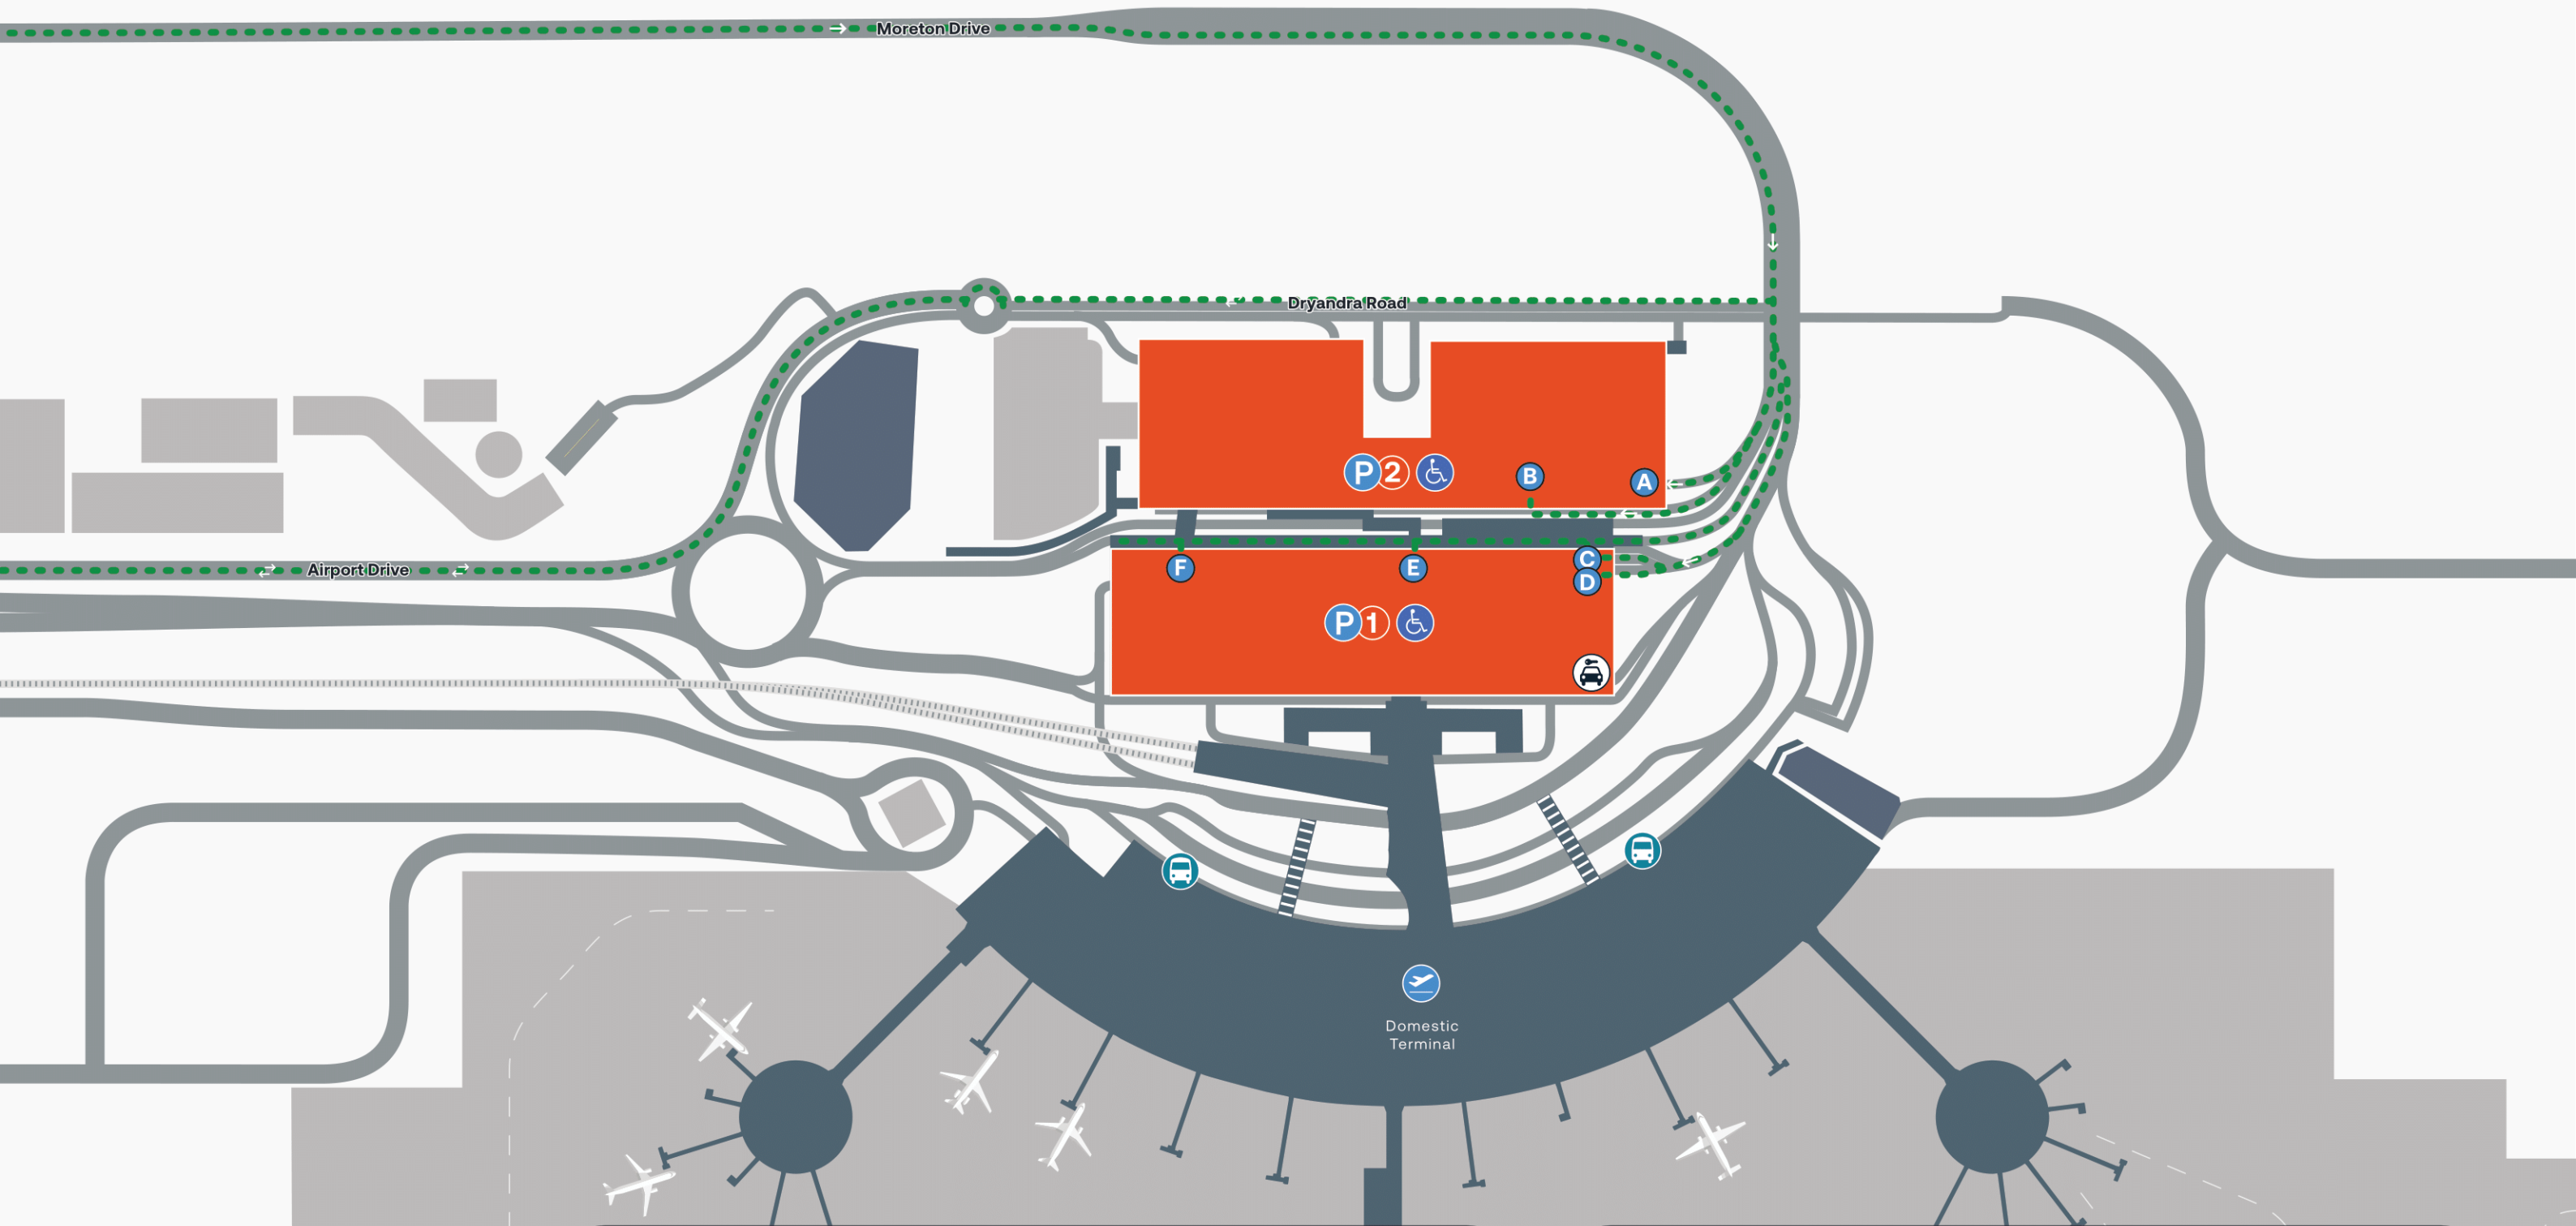

**P AIRPARK 2**

- Cheapest long term parking on airport
- Complimentary transfer bus to the Domestic and International Terminals
- No height restrictions

AIRPARK Bus stop

Parking

AIRPARK Undercover Parking

Access Route

Train Line

Main Roads

**P1** Car park (Entrance **C**)

- Rental Cars (Entrance **D**) Level 1
- ParkShort (Entrance **E**)
- ParkPremium Levels 3-4
- ParkLong Levels 5-9

**P2** Car park (Entrance **A & B**)

**Train Line**

**Main Roads**

Accessible parking spaces available on Levels 2-4 & 6-9 of P1 car park and all levels of P2 car park. Parking spaces are in close proximity to lifts on each level.

<p><b>P Over height Entry and ParkShort</b></p> <ul style="list-style-type: none"> <li>• For vehicles over 2.4 metres</li> <li>• Open air parking area</li> <li>• Access via Lobelia Circuit</li> </ul>	<p><b>P1 International Car park</b></p> <ul style="list-style-type: none"> <li>• <b>ParkValet</b> Level 1</li> <li>• <b>ParkShort</b> Levels 2-5</li> <li>• <b>ParkLong</b> Levels 2-5</li> <li>• <b>Accessible parking</b> Level 1 - enter via Park Valet</li> </ul>
---	---

**P International Over Height Car Park**

- For vehicles over 2.4 metres
- **ParkShort**

**P1 International Multi-level Car Park**

- **ParkValet** Level 1
- **ParkShort** Levels 2-5
- **ParkLong** Levels 2-5
- **Accessible Parking** Level 1 - enter via Park Valet