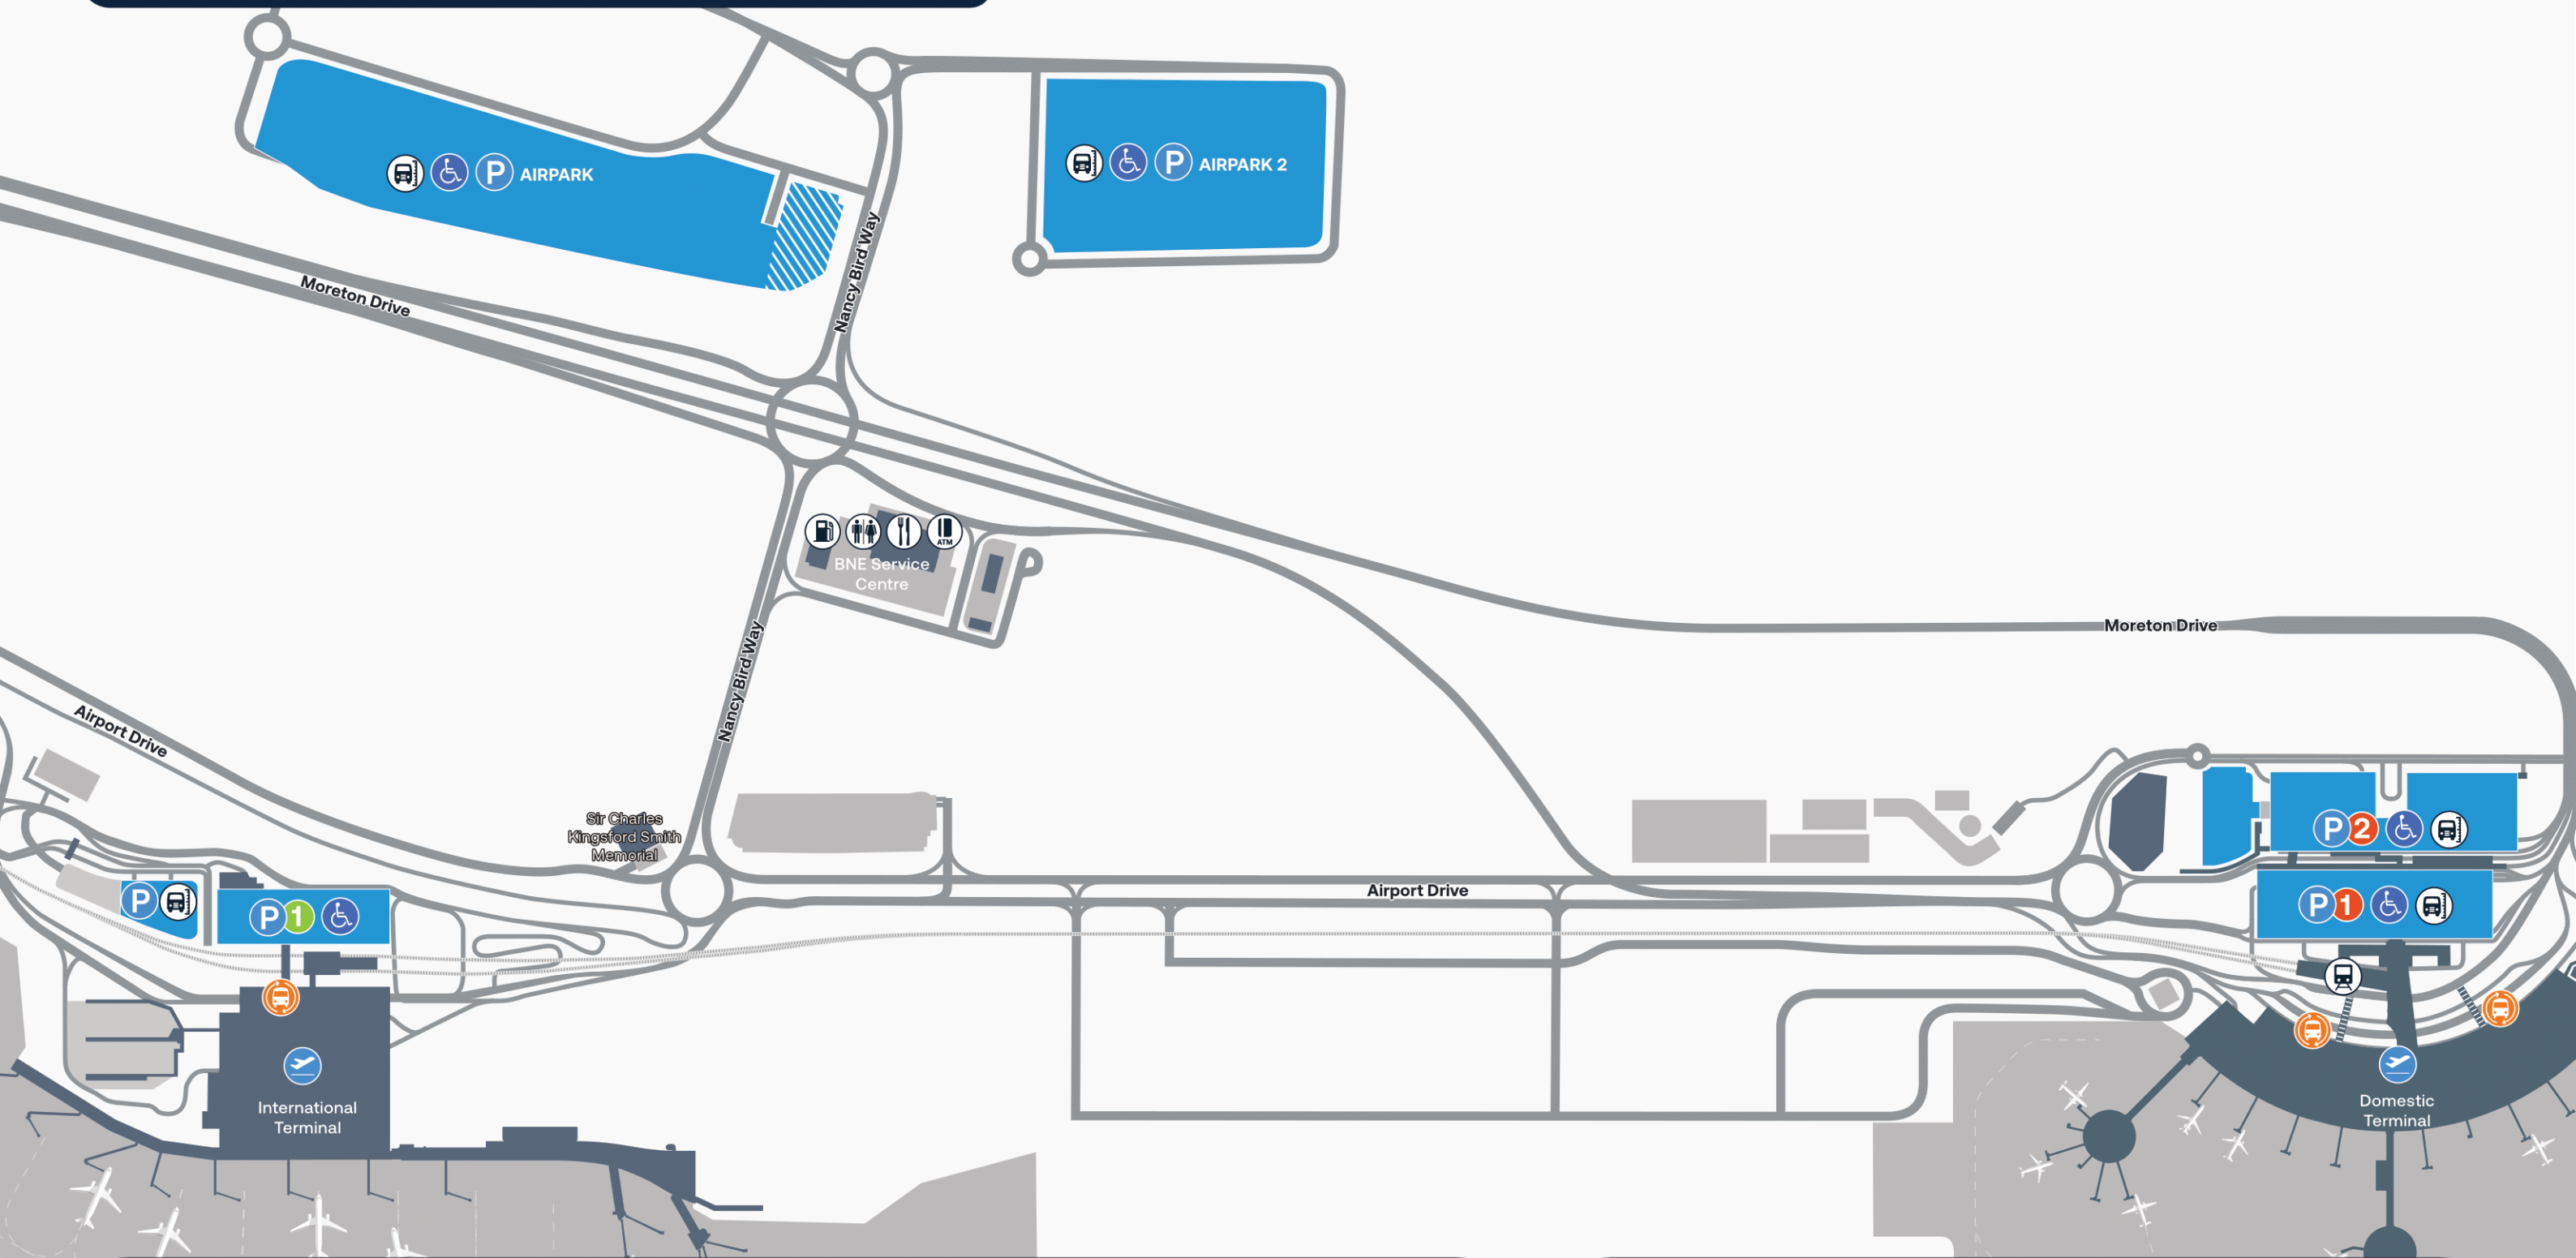

**Train Line**

**Main Roads**

Accessible parking spaces available on Levels 2-4 & 6-9 of P1 car park and all levels of P2 car park. Parking spaces are in close proximity to lifts on each level.

<p><b>P Over height Entry and ParkShort</b></p> <ul style="list-style-type: none"> <li>• For vehicles over 2.4 metres</li> <li>• Open air parking area</li> <li>• Access via Lobelia Circuit</li> </ul>	<p><b>P1 International Car park</b></p> <ul style="list-style-type: none"> <li>• <b>ParkValet</b> Level 1</li> <li>• <b>ParkShort</b> Levels 2-5</li> <li>• <b>ParkLong</b> Levels 2-5</li> <li>• <b>Accessible parking</b> Level 1 - enter via Park Valet</li> </ul>
---	---

<p> <b>AIRPARK Bus stop (Level 4)</b></p>	<p> <b>Train Line</b></p>
<p> <b>Parking</b></p>	<p> <b>Main Roads</b></p>
<p> <b>Over height parking</b></p>	
<p> <b>Access Route</b></p>	

**P1 Domestic Multi-level Car Park**

**P2 Domestic Multi-level Car Park**

- **ParkLong** Levels 1-2, 4-6
- **Park&Fly** Level 3
- **Accessible Parking** Levels 1-6  
Height restriction 2.4m  
Over height vehicle parking available at AIRPARK

**P International Over Height Car Park**

- For vehicles over 2.4 metres
- **ParkShort**

**P1 International Multi-level Car Park**

- **ParkValet** Level 1
- **ParkShort** Levels 2-5
- **ParkLong** Levels 2-5
- **Accessible Parking** Level 1 - enter via Park Valet