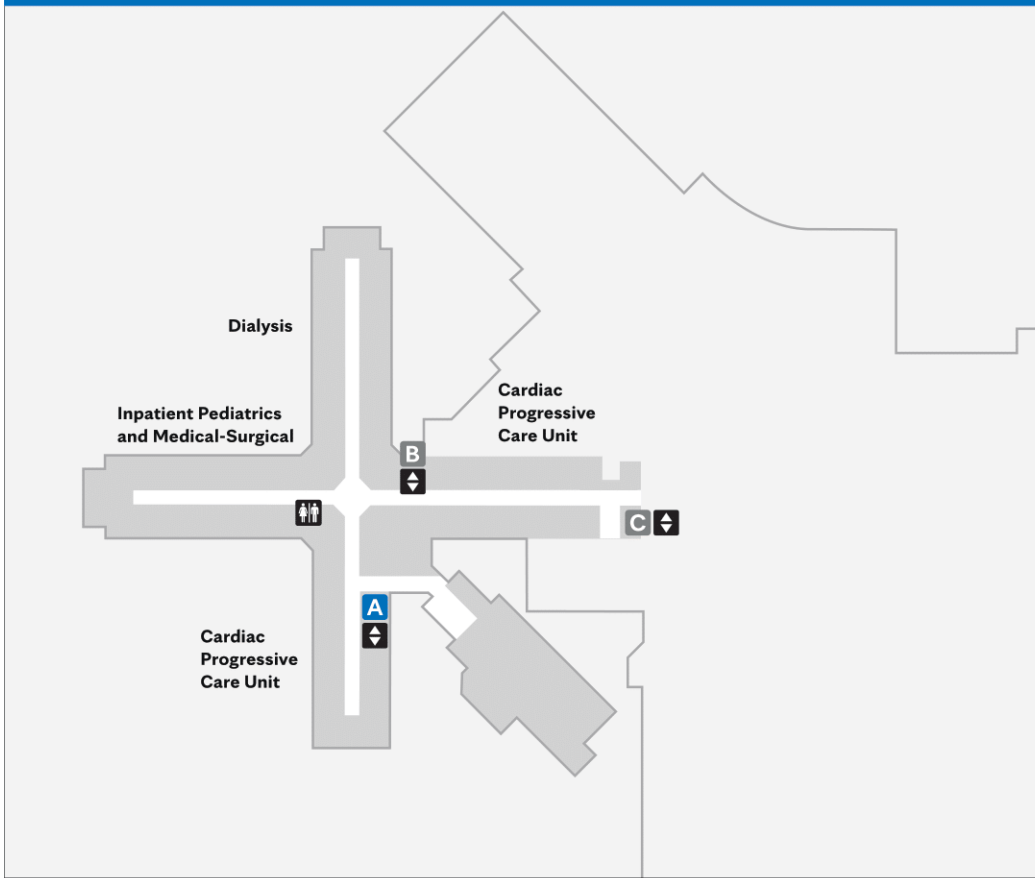

FLOOR 3

MAP KEY

-  ATM
-  Coffee shop
-  Cafeteria
-  **A** Elevators
-  **B** Staff elevators
-  Emergency
-  Information
-  Gift shop
-  Financial Services
-  Prayer/Meditation
-  Registration desk
-  Restroom  
All restrooms are accessible
-  Stair
-  Vending

FLOOR 4