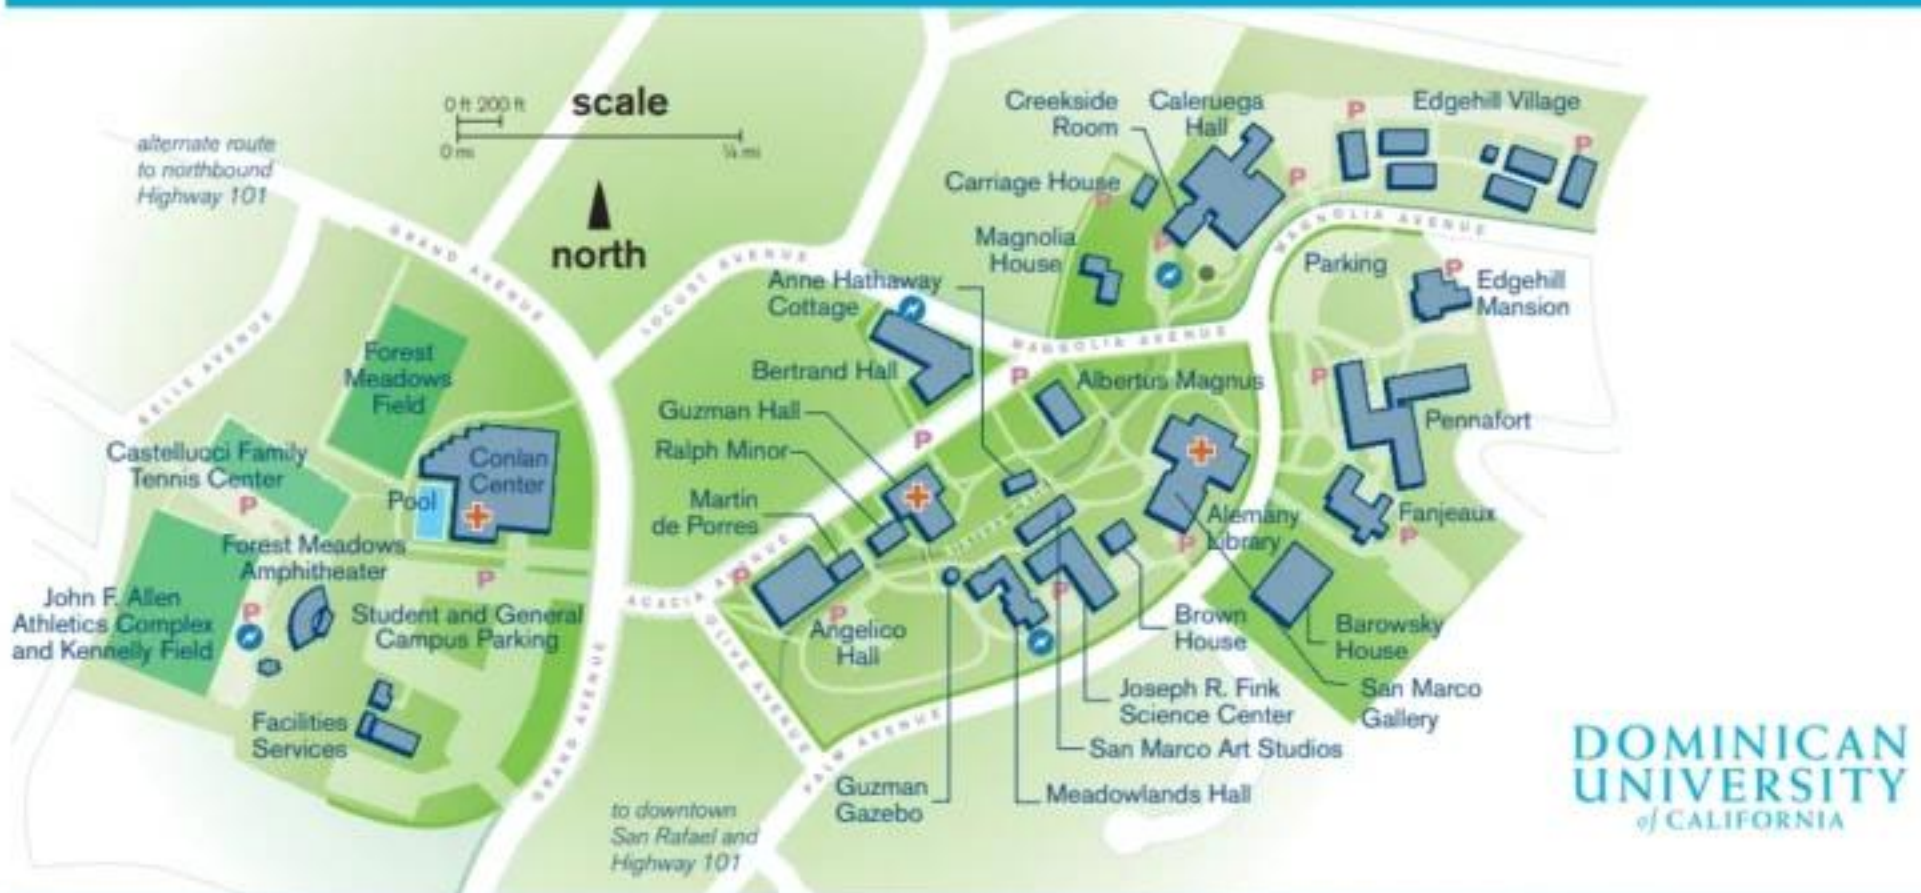

Campus Map and Directory

DOMINICAN UNIVERSITY
of CALIFORNIA

Academic Affairs
Academic Support Services
Admissions
Advancement
Alumni Relations
Art Gallery
School of Liberal Arts and Education
ASDU (Associated Students of Dominican University of California)
Athletics Offices
The Epicurean Group
Bookstore
Barowsky School of Business

Guzman Hall
Bertrand Hall
Magnolia House
Guzman Hall
Edgehill Mansion
Alemany Library
Angelico Hall
Farjeaux Hall
Conlan Center
Caleruega Hall
Farjeaux Hall
Bertrand Hall

Business Services
Campus Ministry
Career Services
Chapel
City's Café
Computer Labs
Counseling Services
Creekside Room
ELS Language Centers
Financial Aid
Guzman Lecture Hall
Gymnasium
School of Health and Natural Sciences

Bertrand Hall
Edgehill Mansion
Edgehill Mansion
Edgehill Mansion
Caleruega Hall
Alemany Library
Bertrand Hall
Caleruega Hall
Pennafort Hall
Bertrand Hall
Guzman Hall
Conlan Center
Meadowlands Hall

Health Center
Housing Office (Residential Life)
Human Resources
Information Technology
International Studies
Mail Services
Marketing
Nursing Labs
Other Lifelong Learning Institute
President
Communications
Purchasing
Registrar
Residence Halls

Bertrand Hall
Edgehill Mansion
Carriage House
Ralph Minor
Angelico Hall
Bertrand Hall
Bertrand Hall
Meadowlands Hall
Anne Hathaway Cottage
Guzman Hall
Bertrand Hall
Bertrand Hall
Bertrand Hall
Edgehill Village, Farjeaux, Pennafort

San Marco Art Studios
San Marco Art Gallery
Security Desk
Service-Learning
Shield Room
Student Life
Suzuki School of Music
Swimming Pool
Teaching and Learning Center
Weight Room/Multipurpose Room

San Marco Art Studios
Alemany Library
Bertrand Hall
Guzman Hall
Caleruega Hall
Edgehill Mansion
Angelico Hall
Conlan Center
Bertrand Hall
Conlan Center
Electric Vehicle Charging Location
AED Location
Accessible Parking