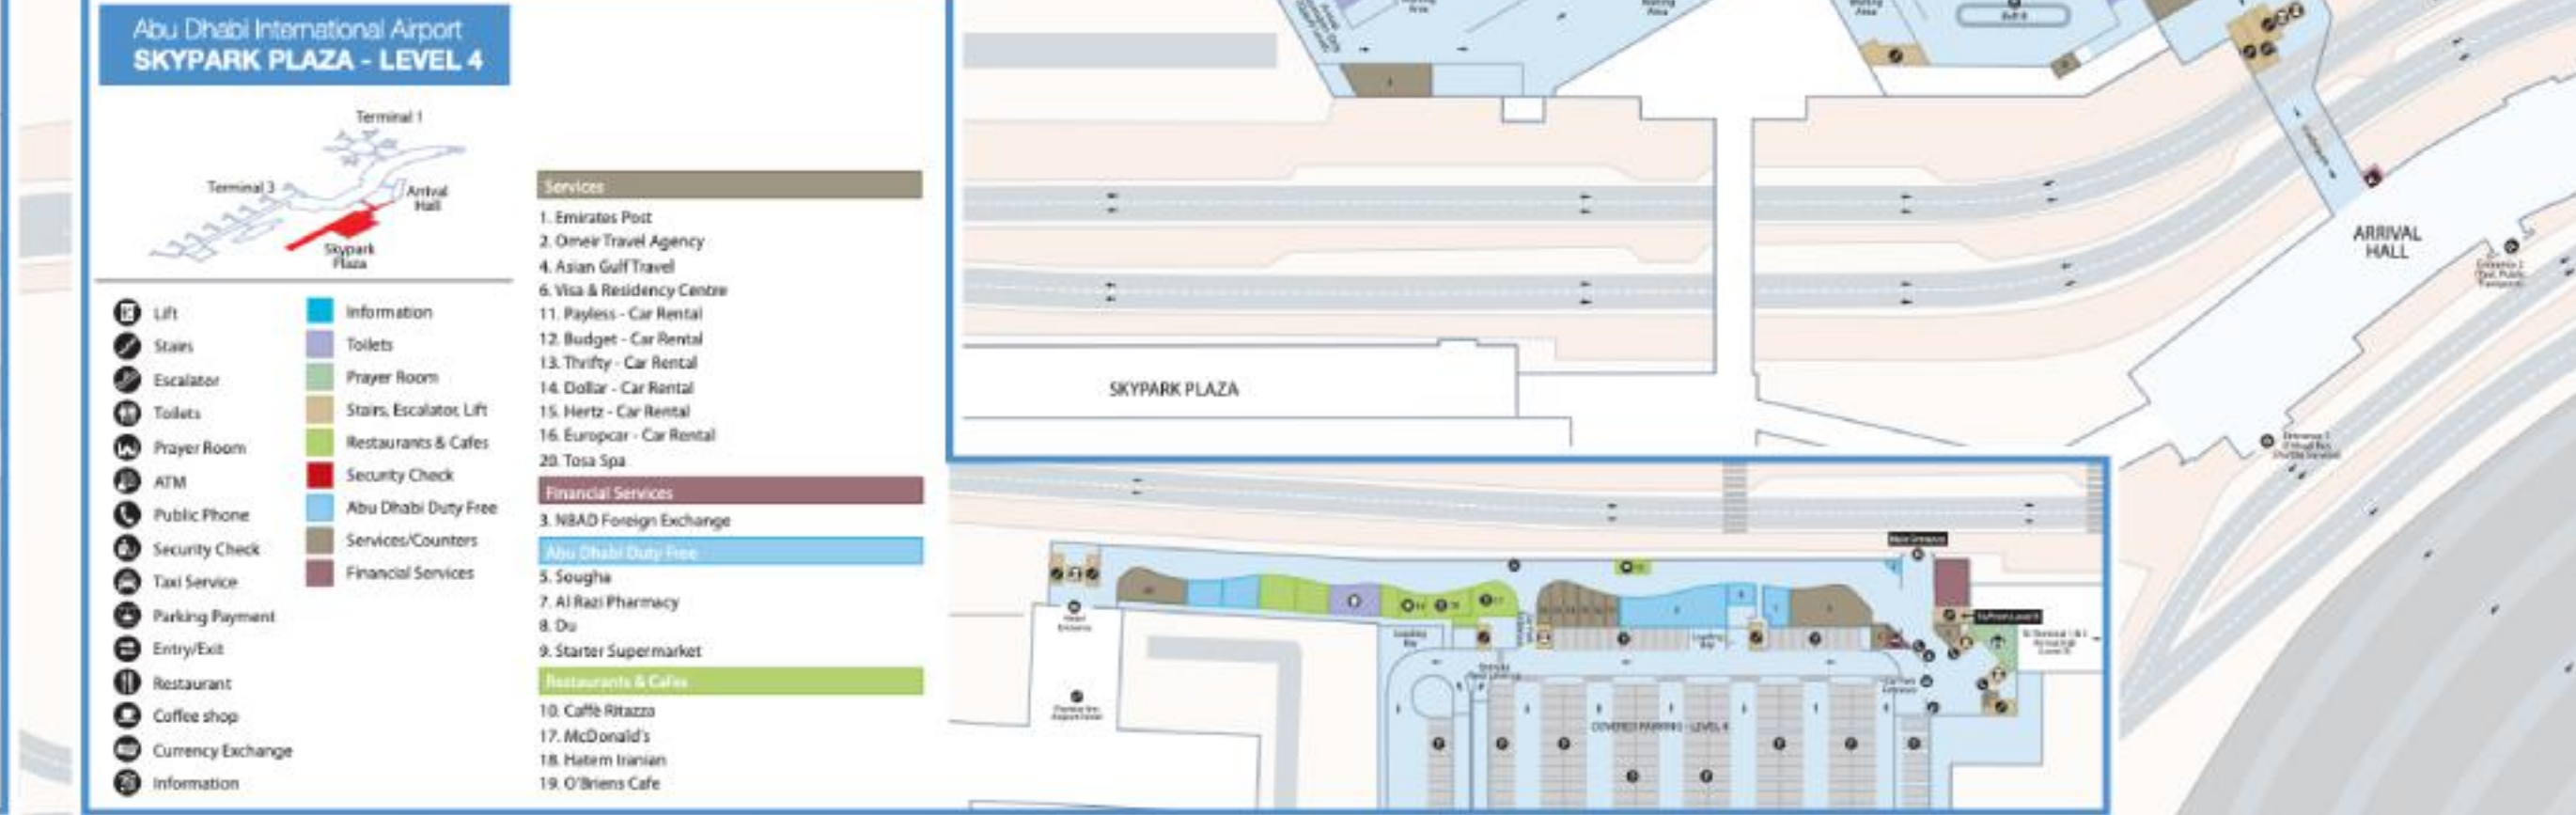

Abu Dhabi International Airport SKYPARK PLAZA - LEVEL 4

2. 1 Lift
   - 2 Stairs
   - 3 Escalator
   - 4 Toilets
   - 5 Prayer Room
   - 6 ATM
   - 7 Public Phone
   - 8 Security Check
   - 9 Taxi Service
   - 10 Parking Payment
   - 11 Entry/Exit
   - 12 Restaurant
   - 13 Coffee shop
   - 14 Currency Exchange
   - 15 Information
3. Information
   - Toilets
   - Prayer Room
   - Stairs, Escalator, Lift
   - Restaurants & Cafes
   - Security Check
   - Abu Dhabi Duty Free
   - Services/Counters
   - Financial Services
4. **Services**
1. Emirates Post
  2. Omeir Travel Agency
  4. Asian Gulf Travel
  6. Visa & Residency Centre
  11. Payless - Car Rental
  12. Budget - Car Rental
  13. Thrifty - Car Rental
  14. Dollar - Car Rental
  15. Hertz - Car Rental
  16. Europcar - Car Rental
  20. Tosa Spa
6. **Financial Services**
3. NBAD Foreign Exchange
8. **Abu Dhabi Duty Free**
5. Souqha
  7. Al Razi Pharmacy
  8. Du
  9. Starter Supermarket
10. **Restaurants & Cafes**
10. Caffè Ritazza
  17. McDonald's
  18. Hatem Iranian
  19. O'Brien's Cafe