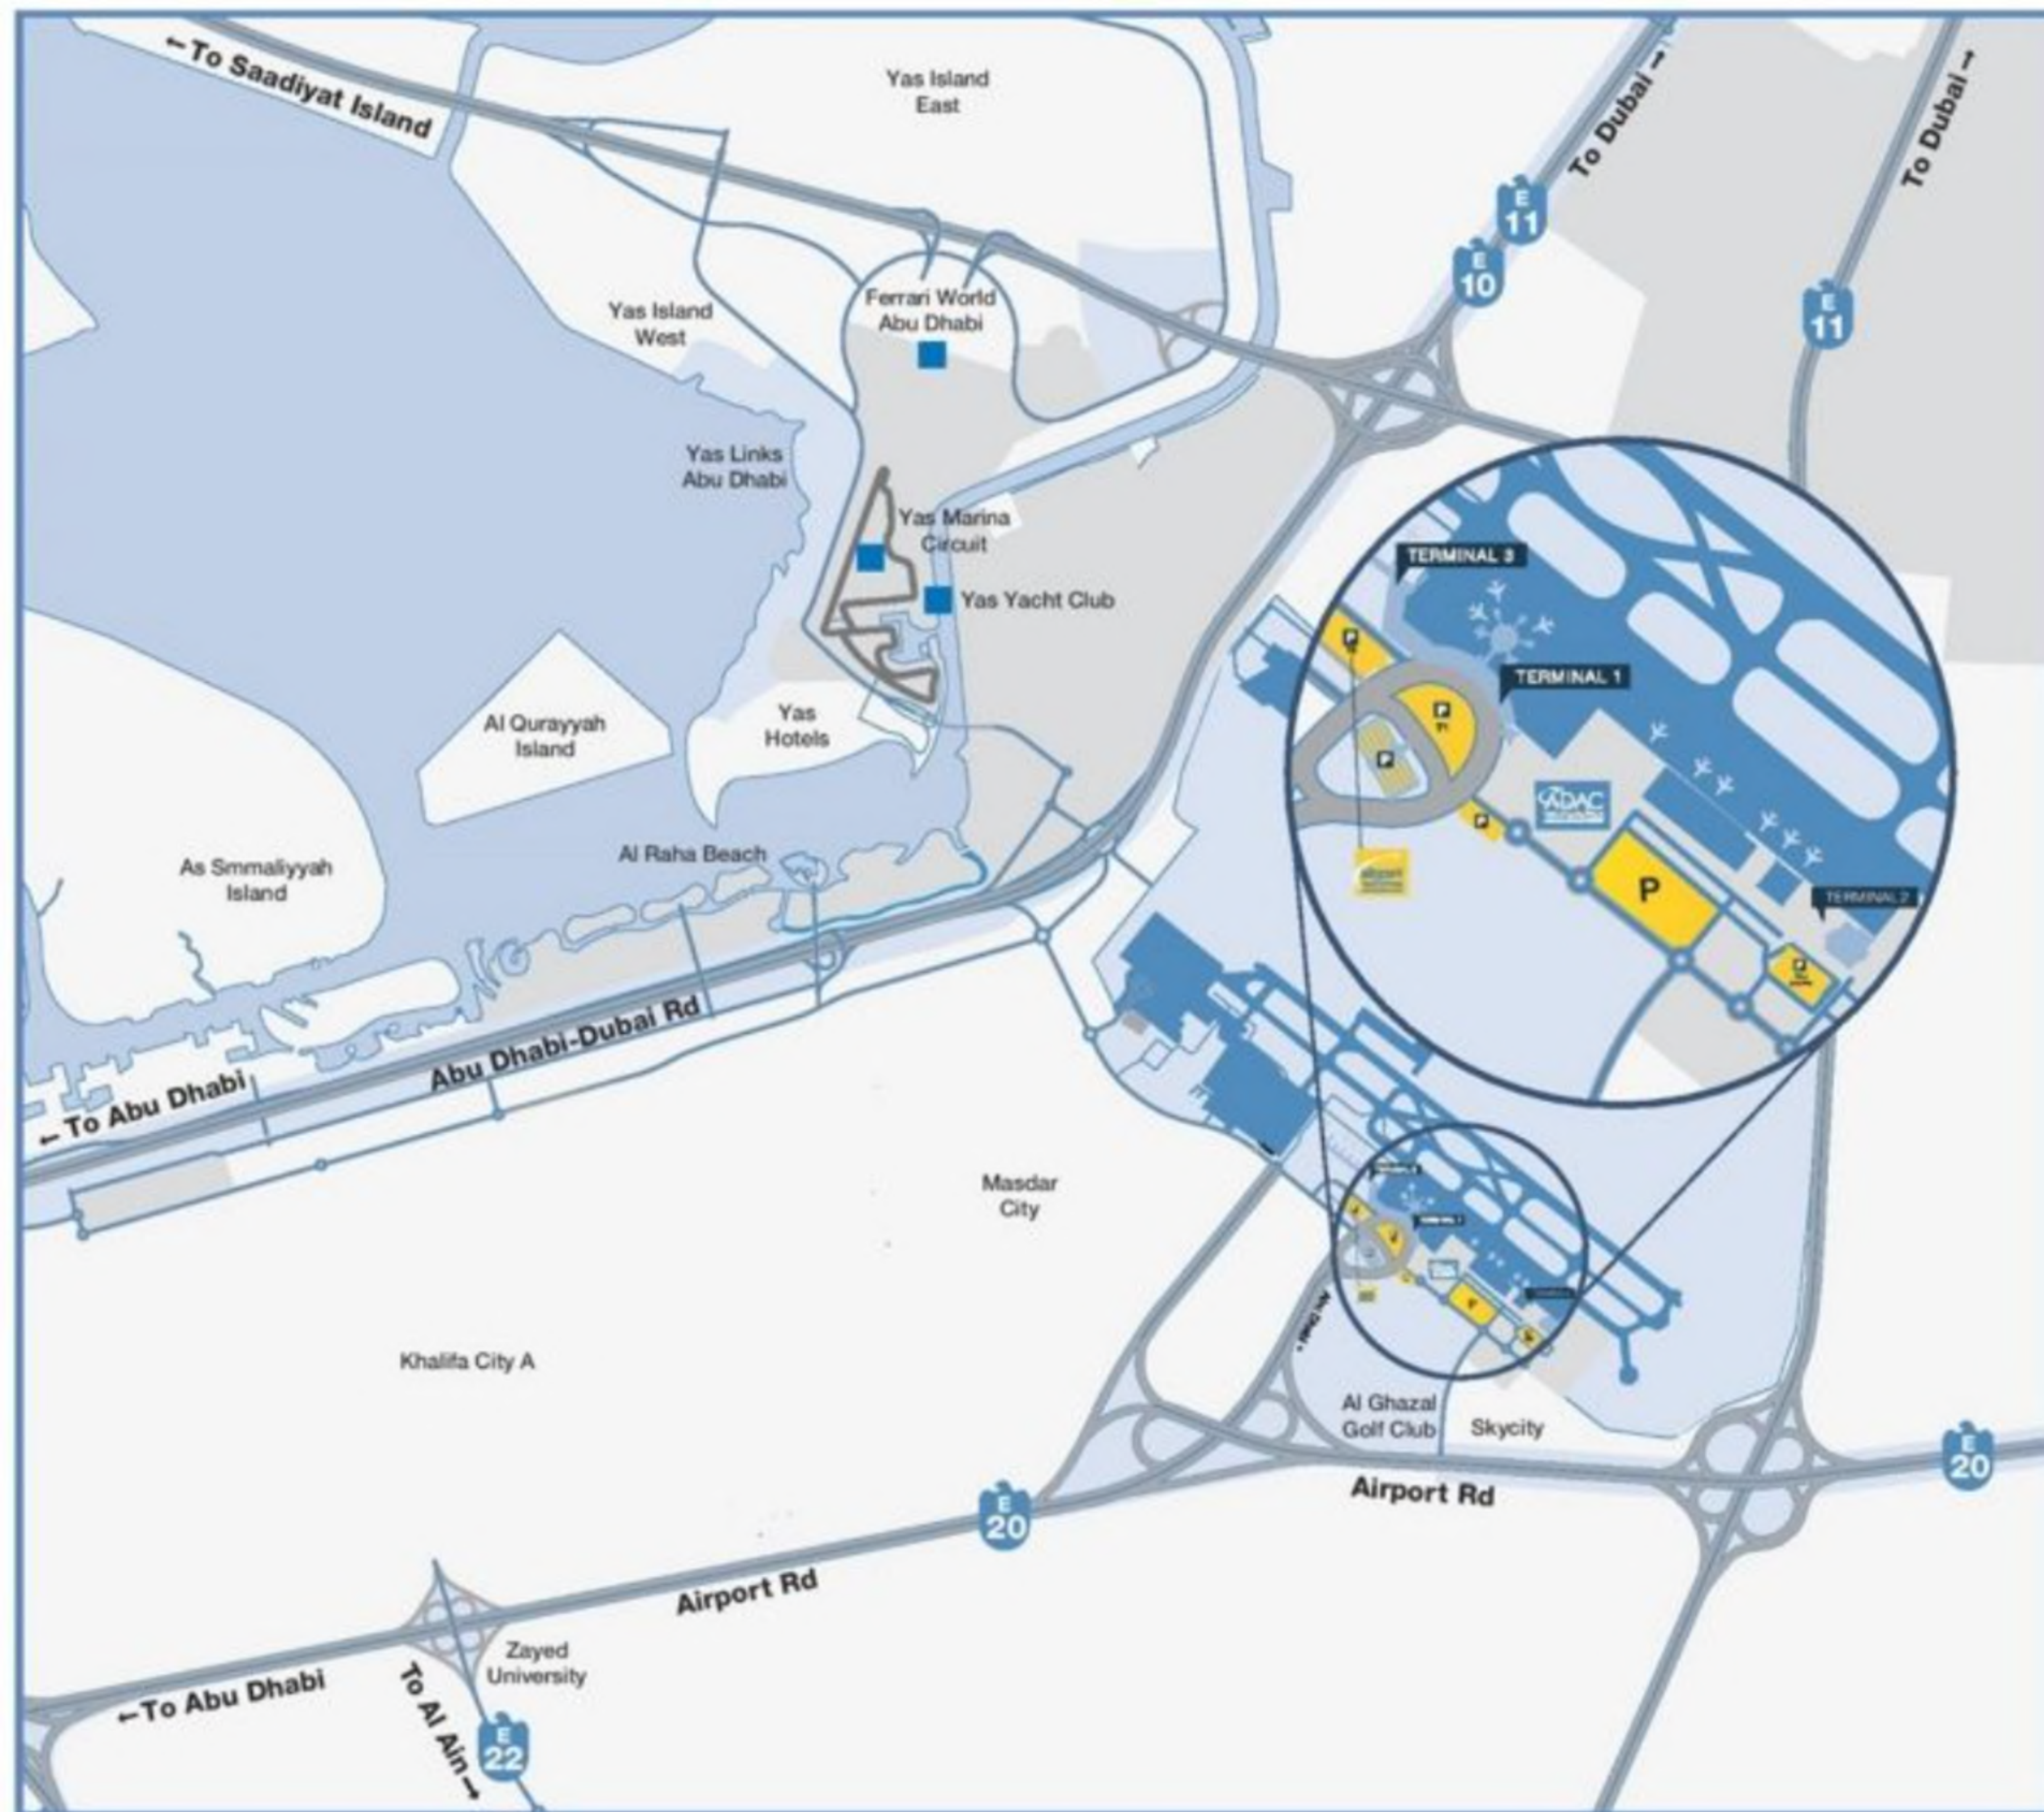

Abu Dhabi International Airport TERMINAL 3 ARRIVAL

Abu Dhabi International Airport
**Terminal 3
Arrival Map**

Abu Dhabi International Airport ARRIVAL HALL

- 
- 1 Lift
 - 2 Stairs
 - 3 Escalator
 - 4 Toilet - Female
 - 5 Toilet - Male
 - 6 Prayer Room
 - 7 ATM
 - 8 Public Phone
 - 9 Security Check
 - 10 Taxi Service
 - 11 Parking Payment
 - 12 Entry/Exit
 - 13 Coffee Shop
 - 14 Currency Exchange
 - 15 Information
- Information
 - Toilets
 - Prayer Room
 - Stairs, Escalator, Lift
 - Passport Control
 - Restaurants & Cafes
 - Security Check
 - Abu Dhabi Duty Free
 - Services/Counters
 - Financial Services
 - Pedestrian Area
- Services**
1. Fragran Hotel
 2. Jumeirah Hotel
 3. Vicent
 4. Shangri-La Hotel
 5. Rotana Hotel
 6. Emirates Palace Hotel
 7. Golden Class
 8. Visa Delivery Counter
- Financial Services**
7. Traveler Currency Exchange
- Specialty Shops**
9. Du
 10. Big Ticket
 14. Wh-South Books
- Restaurants & Cafes**
13. My espresso
- Information**
11. ADAC Airport Service Centre
 12. Abu Dhabi Tourism Information

Restaurants & Cafe

5. Panopoli
41. Tolo Cart
45. Urban Food Market
48. Hot White Coffee
50. Qabi & Fly
54. Gobi & Fly
54. Lavazza
57. Gobi & Fly
60. Hot White Coffee
61. O'Leary Bar & Restaurant
62. Marousas Jazz Cafe
63. Oki Traveler Cafe
64. Canadian Food Co.
65. Regency House
66. Yamcha Chinese Restaurant
67. Shawarmang
68. Burger King
69. Food Mango

Information

43. ADAC - Airport Information Desk

 مطار أبوظبي
 ABU DHABI AIRPORT
 Abu Dhabi International Airport
Terminal 3
Departure Map

From Abu Dhabi

Abu Dhabi International Airport is located 38km southeast of central Abu Dhabi. It's easy to find your way there, as three main roads lead from the city centre to the airport:

From 8th Street: Salam Street merges into the E10 heading to Dubai. Continue along this road until you pass Al Raha Beach, there will be airport signs along this road. Turn right and continue to follow the airport signs which are clearly signposted.