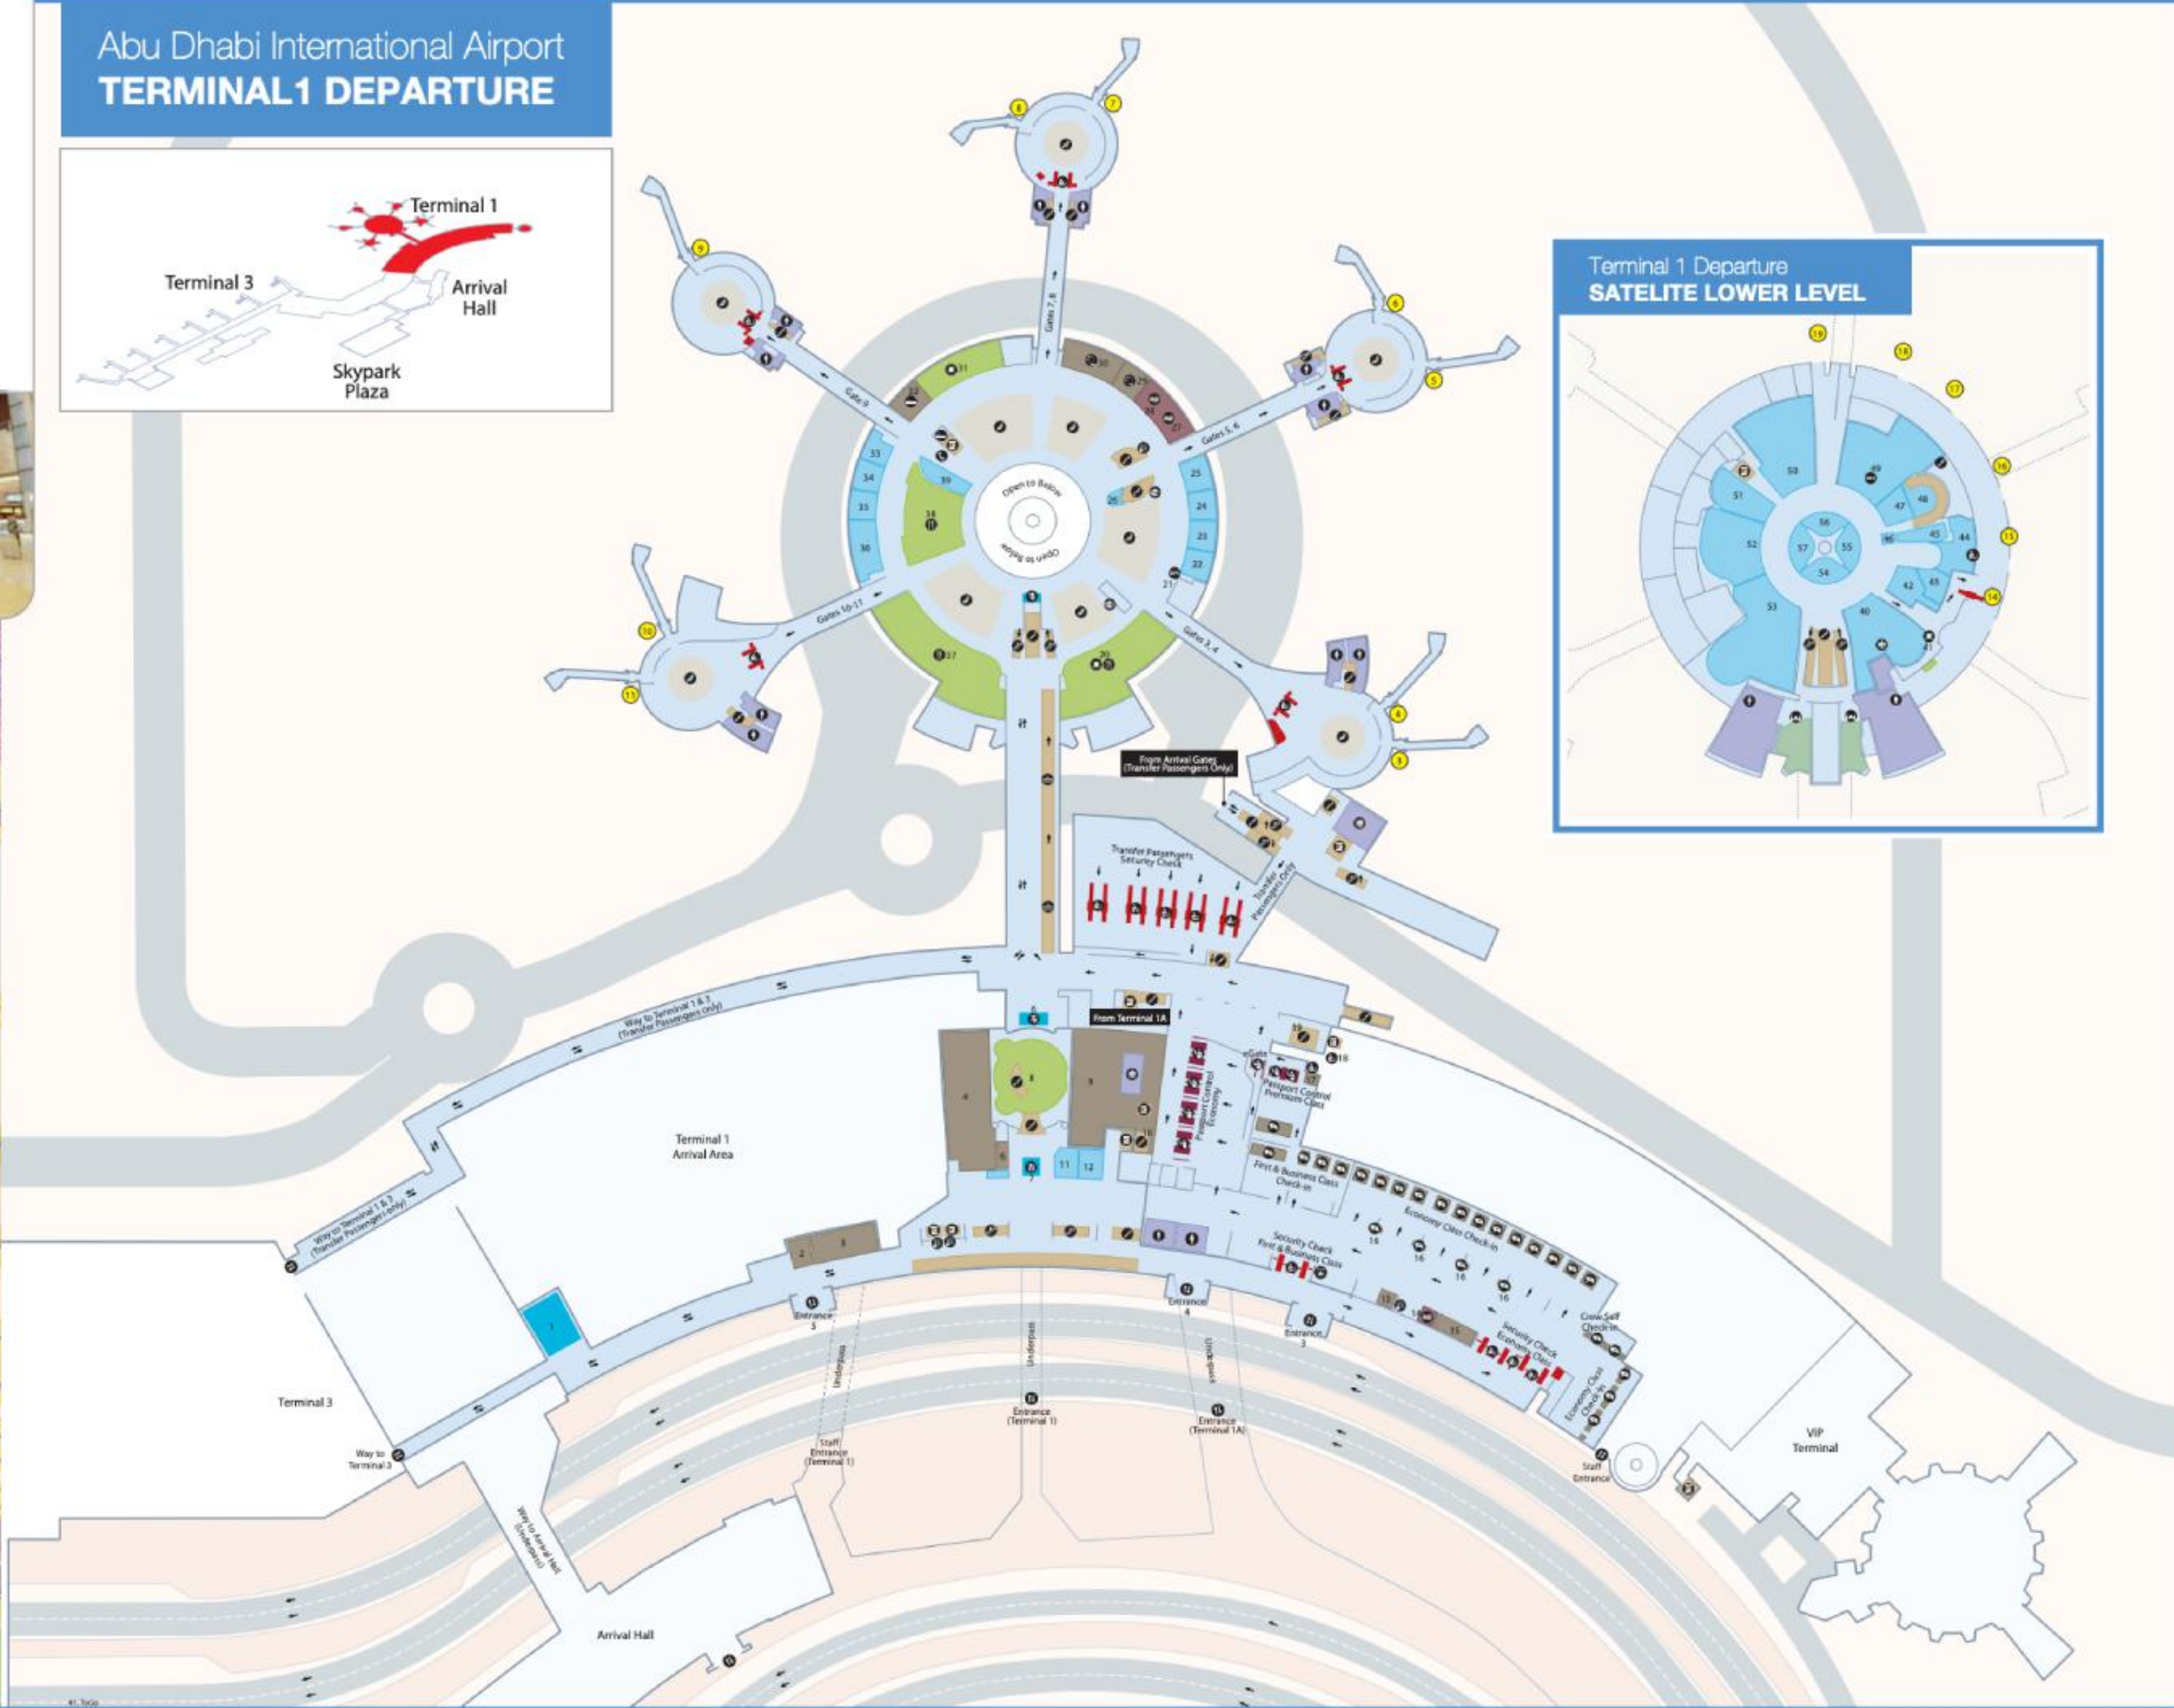

Abu Dhabi International Airport
TERMINAL 1 DEPARTURE

Gate Number	Information
Travellator	Baggage Claim
Lift	VIP Lounge
Stairs	Smoking Area
Escalator	Transfer Desk
Prayer Room	Security Check
Toilet - Male	Information
Toilet - Female	Toilets
Toilets - M/F	Prayer Room
Public Phone	Stairs, Escalator, Lift
ATM	Passport Control
Taxi Service	Restaurants & Cafes
Parking Payment	Security Check
Entry/Exit	Abu Dhabi Duty Free
Coffee Shop	Services/Counters
Currency Exchange	Financial Services

1. **Information**
1. ADAC - Airport Information Desk
  7. ADAC - Airport Information Desk
3. **Services**
2. Judicial Department
  3. Immigration & Visa Services
  4. Al Dar Lounge
  6. Golden Class
  9. Al Reem Lounge
  10. Etihad Premium Lounge
  11. Abu Dhabi Islamic Bank
  13. Department of Finance Counter
  15. Excess Baggage & Ticket Sales
  16. Self Check-in
  17. Golden Class
  18. Crew Check-in
  19. Al Dhabi Lounge & Airport Hotel
  29. Flight Transfer Desk
  30. Etihad Transfer Desk
  32. The Burgundy Lounge
5. **Financial Services**
14. Travelex Currency Exchange
  27. Travelex Currency Exchange
  28. Al Falah Currency Exchange
7. **Abu Dhabi Duty Free**
12. Relay Book Store
  21. Big Ticket
  22. Swarovski
  23. Guess
  24. Bin Sina Pharmacy
  25. Liquor & Tobacco
  26. Watches
  33. Souvenirs
  34. Toys
  35. The Souk
  36. Relay Book Store
  39. Fragrance
  40. Sharaf DG
  42. Salvatore Ferragamo
  43. Givenchy
  44. Burberry
  45. Sunglasses
  46. Big Ticket
  47. Cigars
  48. Tosa Spa
  49. Liquor/Tobacco
  50. Food & Candy
  51. BVLGARI/Mont Blanc
  52. Cosmetics
  53. Fragrance
  54. Promotional Area
  55. Pure Gold
  56. Fashion Watches
  57. Fine Watches
9. **Restaurants & Cafes**
8. Culto Café
  20. Bricco Café & Restaurant
  31. Sky Bar
  37. McDonald's
  38. Brioche Doree
  41. ToGo Cart