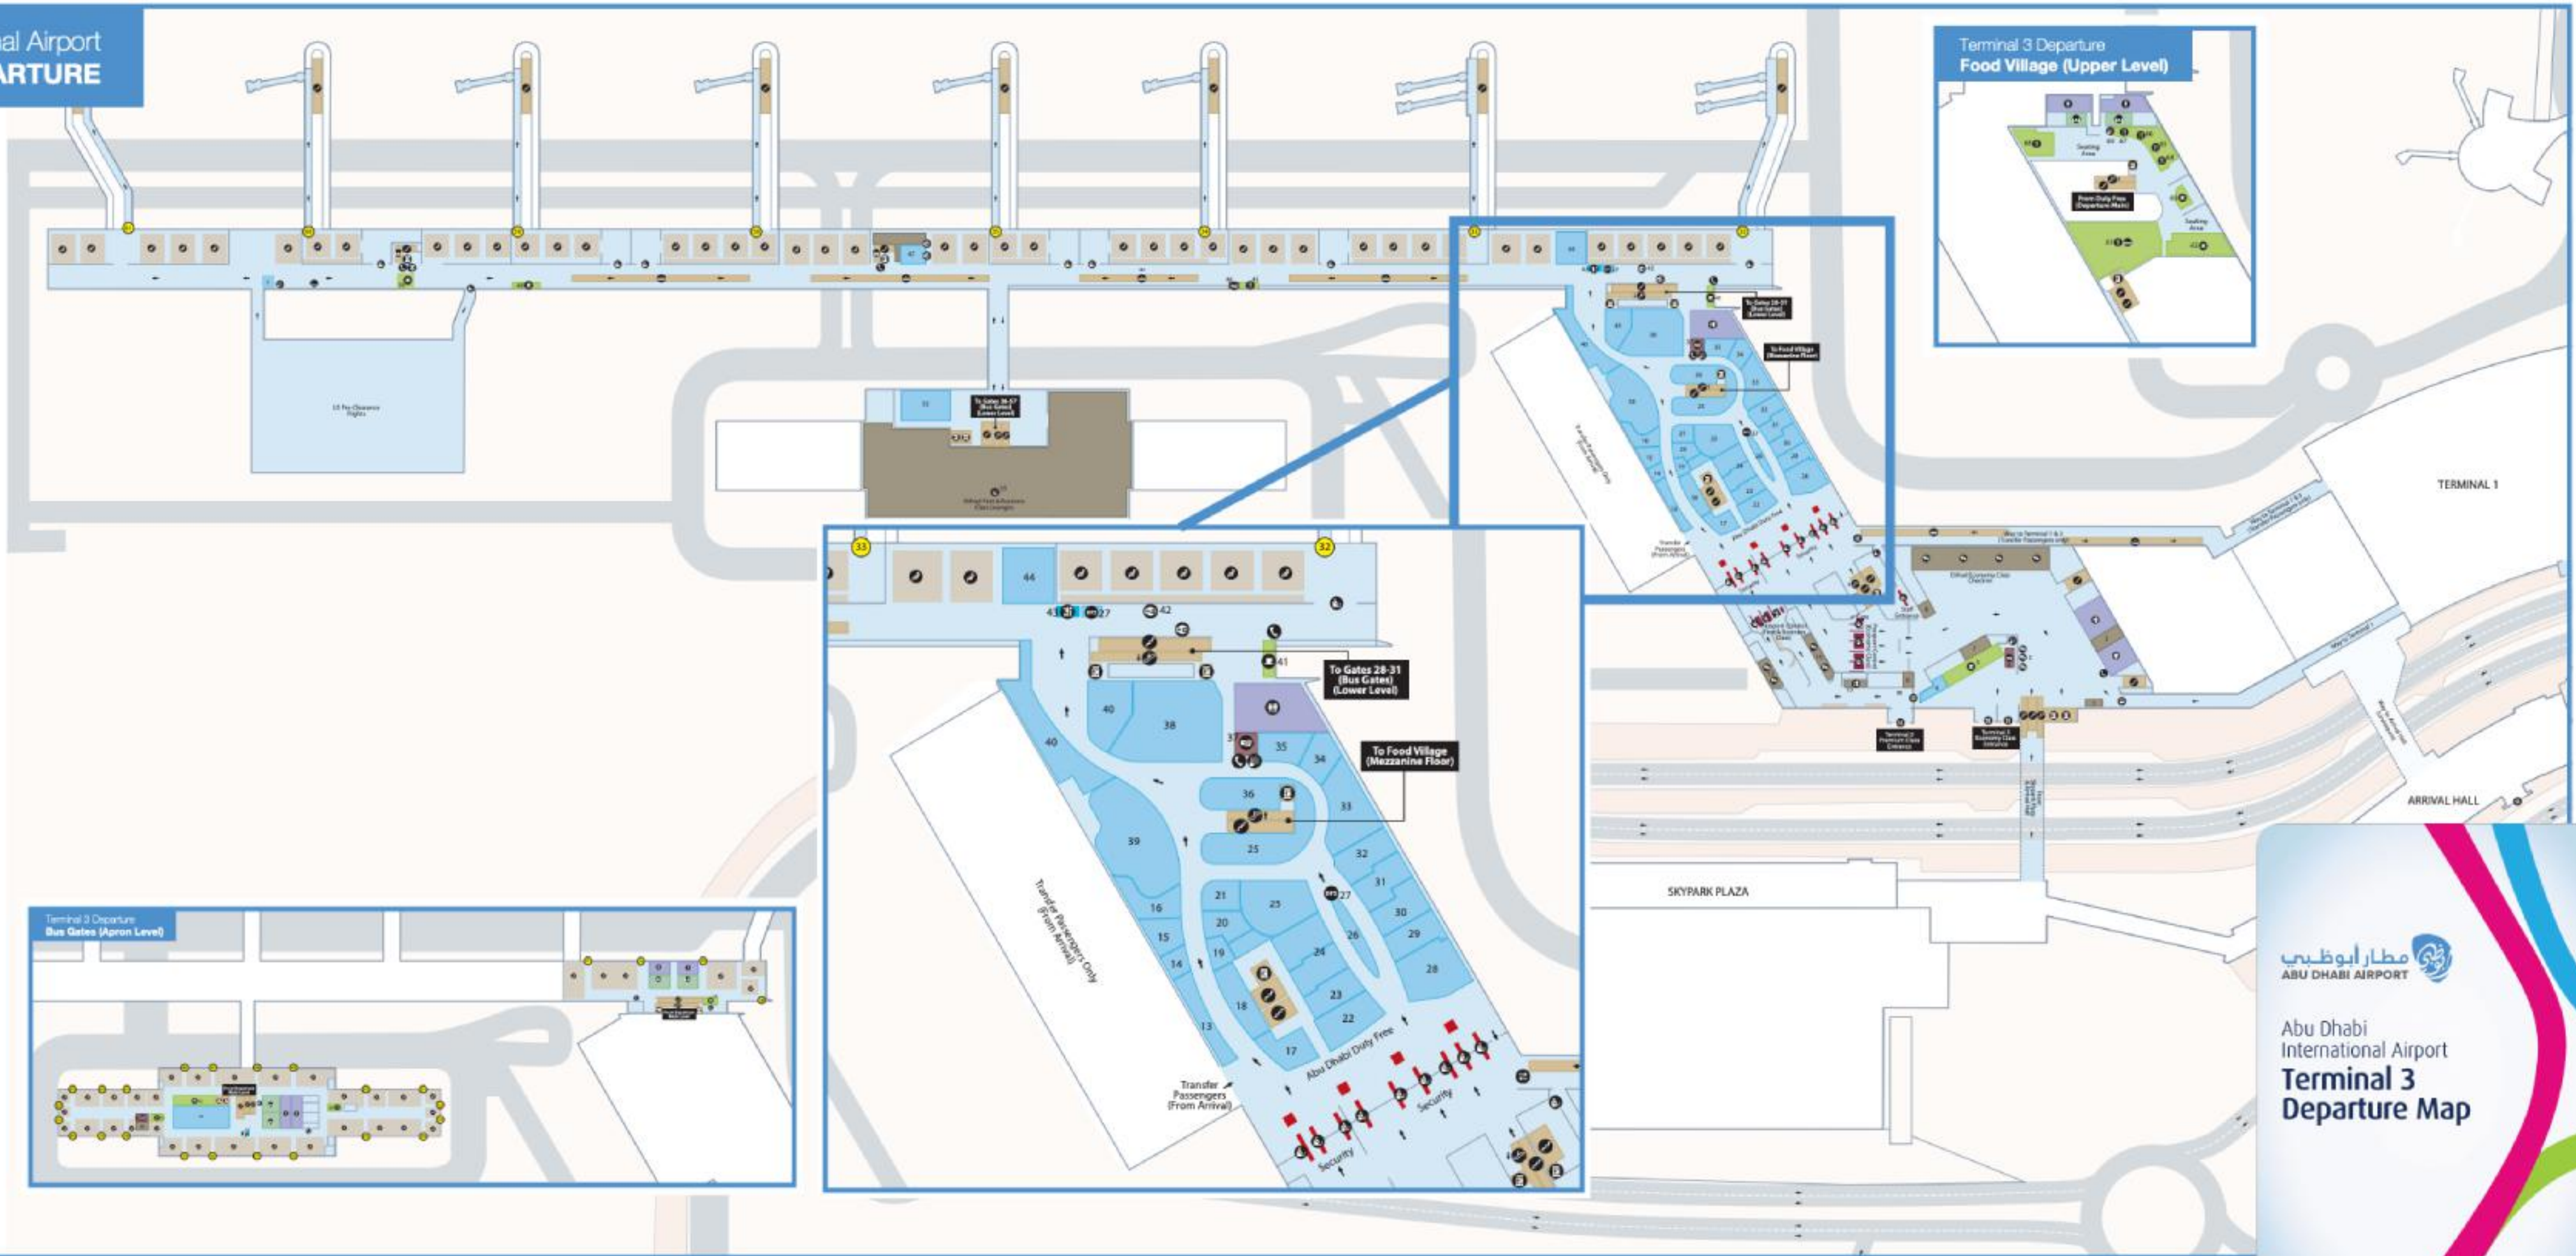

Abu Dhabi International Airport TERMINAL 3 DEPARTURE

- 1 Gate Number
- 2 Escalator
- 3 Lift
- 4 Stairs
- 5 Escalator
- 6 Prayer Room
- 7 Toilet - Male
- 8 Toilet - Female
- 9 Toilet - MSF
- 10 Public Phone
- 11 ATM
- 12 Taxi Service
- 13 Parking Payment
- 14 Entry/Exit
- 15 Coffee Shop
- 16 Currency Exchange
- 17 Information
- 18 Baggage Claim
- 19 MT Lounge
- 20 Smoking Area
- 21 Transfer Desk
- 22 Security Check
- 23 Information
- 24 Toilet
- 25 Prayer Room
- 26 Stairs, Escalator, Lift
- 27 Passport Control
- 28 Restaurants & Cafe
- 29 Security Check
- 30 Abu Dhabi Duty-Free
- 31 Services/Counters
- 32 Financial Services

Services

Financial Services

Travel Services

Restaurants & Cafe

5. Panopoli
41. Tolo Cart
45. Urban Food Market
48. Hot White Coffee
50. Qabi & Fly
54. Gobi & Fly
54. Lavazza
57. Gobi & Fly
60. Hot White Coffee
61. O'Leary Bar & Restaurant
62. Marousas Jazz Cafe
63. Oki Traveler Cafe
64. Canadian Food Co.
65. Regency House
66. Yamcha Chinese Restaurant
67. Shawarmang
68. Burger King
69. Food Mango

Information

43. ADAC - Airport Information Desk

مطار أبوظبي
ABU DHABI AIRPORT
Abu Dhabi International Airport
Terminal 3
Departure Map