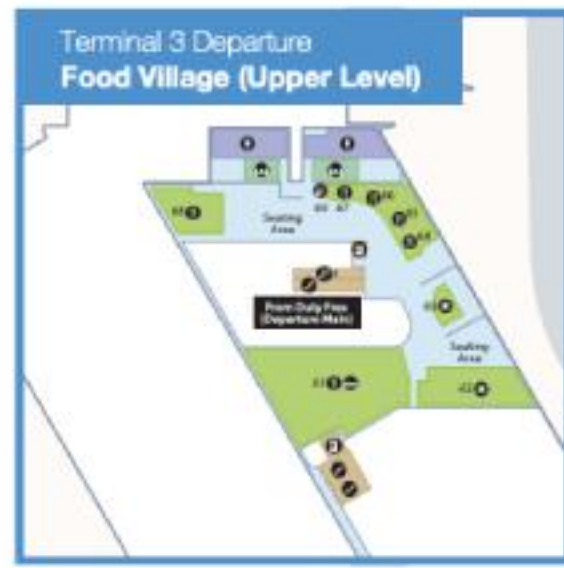

Abu Dhabi International Airport TERMINAL 3 DEPARTURE

- 1 Gate Number
- 2 Escalator
- 3 Lift
- 4 Stairs
- 5 Escalator
- 6 Prayer Room
- 7 Toilet - Male
- 8 Toilet - Female
- 9 Toilet - MSF
- 10 Public Phone
- 11 ATM
- 12 Taxi Service
- 13 Parking Payment
- 14 Entry/Exit
- 15 Coffee Shop
- 16 Currency Exchange
- 17 Information
- 18 Baggage Claim
- 19 MT Lounge
- 20 Smoking Area
- 21 Transfer Desk
- 22 Security Check
- 23 Information
- 24 Toilet
- 25 Prayer Room
- 26 Stairs, Escalator, Lift
- 27 Passport Control
- 28 Restaurants & Cafe
- 29 Security Check
- 30 Abu Dhabi Duty-Free
- 31 Services/Counters
- 32 Financial Services

Services

Financial Services

Travel Services

Restaurants & Cafe

5. Panopoli
41. Tolo Cart
45. Urban Food Market
48. Hot White Coffee
50. Qabi & Fly
54. Gobi & Fly
54. Lavazza
57. Gobi & Fly
60. Hot White Coffee
61. O'Leary Bar & Restaurant
62. Marousas Jazz Cafe
63. Oki Traveler Cafe
64. Canadian Food Co.
65. Regency House
66. Yamcha Chinese Restaurant
67. Shawarmang
68. Burger King
69. Food Mango

Information

43. ADAC - Airport Information Desk

مطار أبوظبي
ABU DHABI AIRPORT
Abu Dhabi International Airport
Terminal 3
Departure Map