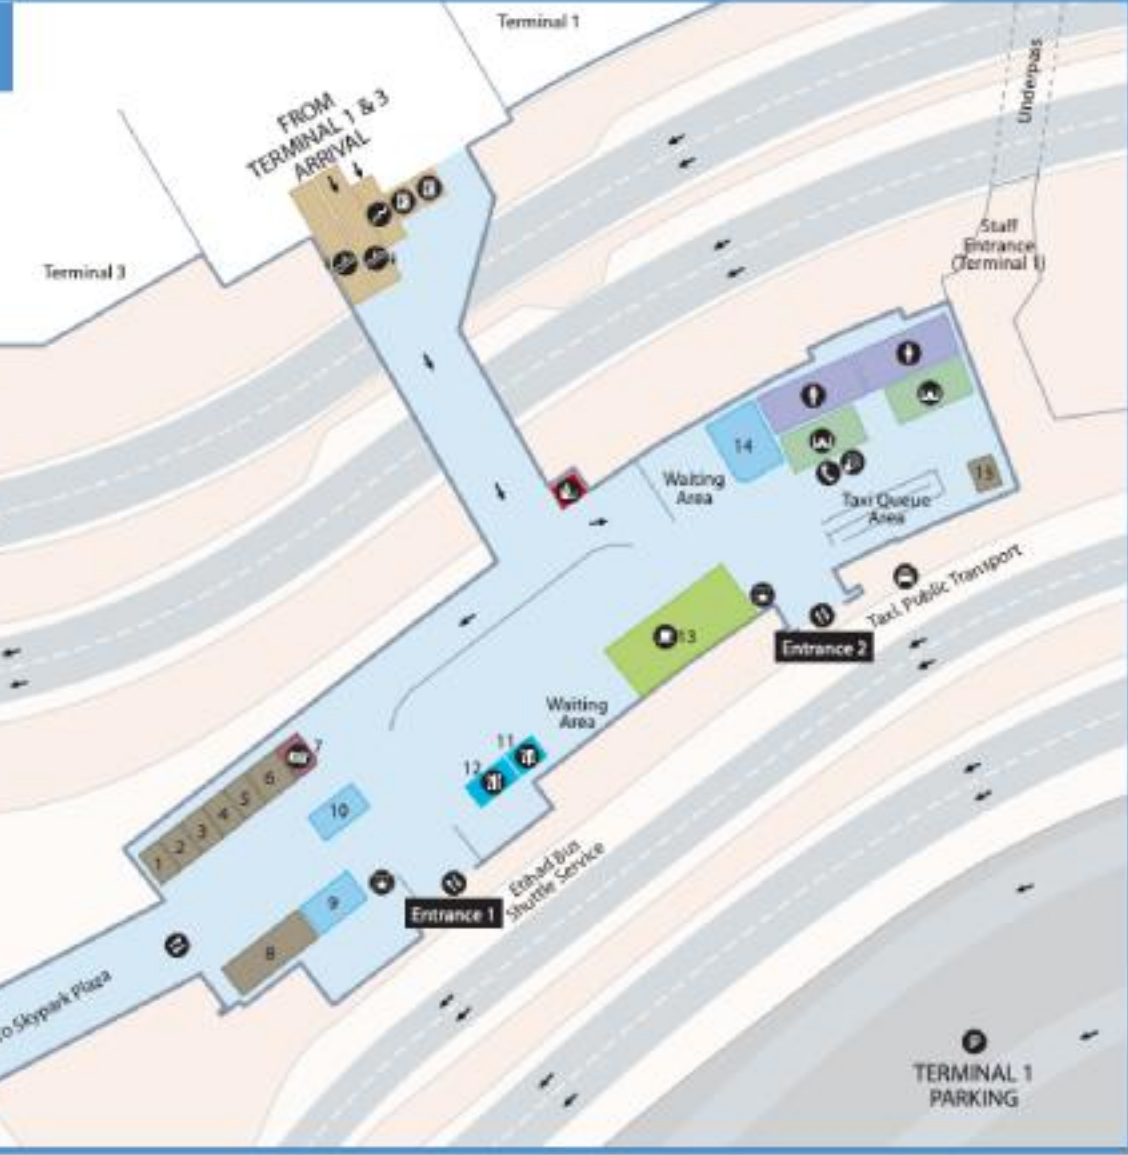

Abu Dhabi International Airport TERMINAL 3 ARRIVAL

Abu Dhabi International Airport
**Terminal 3
Arrival Map**

Abu Dhabi International Airport ARRIVAL HALL

- 
- 1 Lift
 - 2 Stairs
 - 3 Escalator
 - 4 Toilet - Female
 - 5 Toilet - Male
 - 6 Prayer Room
 - 7 ATM
 - 8 Public Phone
 - 9 Security Check
 - 10 Taxi Service
 - 11 Parking Payment
 - 12 Entry/Exit
 - 13 Coffee Shop
 - 14 Currency Exchange
 - 15 Information
- Information
 - Toilets
 - Prayer Room
 - Stairs, Escalator, Lift
 - Passport Control
 - Restaurants & Cafes
 - Security Check
 - Abu Dhabi Duty Free
 - Services/Counters
 - Financial Services
 - Pedestrian Area
- Services**
1. Fragran Hotel
 2. Jumeirah Hotel
 3. Vicent
 4. Shangri-La Hotel
 5. Rotana Hotel
 6. Emirates Palace Hotel
 7. Golden Class
 8. Visa Delivery Counter
- Financial Services**
7. Traveler Currency Exchange
- Specialty Shops**
9. Du
 10. Big Ticket
 14. Wh-South Books
- Restaurants & Cafes**
13. My espresso
- Information**
11. ADAC Airport Service Centre
 12. Abu Dhabi Tourism Information

Restaurants & Cafe

5. Panopoli
41. Tolo Cart
45. Urban Food Market
48. Hot White Coffee
50. Qabi & Fly
54. Gobi & Fly
54. Lavazza
57. Gobi & Fly
60. Hot White Coffee
61. O'Leary Bar & Restaurant
62. Marousas Jazz Cafe
63. Oki Traveler Cafe
64. Canadian Food Co.
65. Regency House
66. Yamcha Chinese Restaurant
67. Shawarmang
68. Burger King
69. Food Mango

From 8th Street: Salam Street merges into the E10 heading to Dubai. Continue along this road until you pass Al Raha Beach, there will be airport signs along this road. Turn right and continue to follow the airport signs which are clearly signposted.