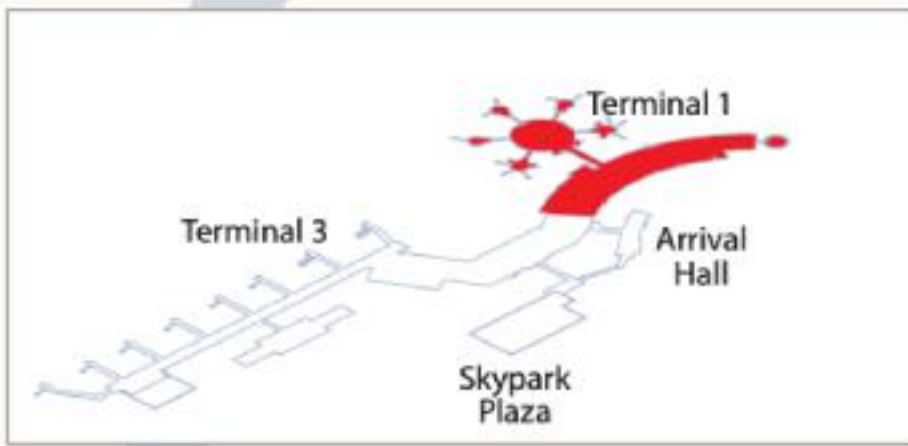

Abu Dhabi International Airport
TERMINAL 1 ARRIVAL MAP

Abu Dhabi International Airport
TERMINAL 1 DEPARTURE MAP

Abu Dhabi International Airport
TERMINAL 1 DEPARTURE

- | | |
|-------------------|-------------------------|
| Gate Number | Information |
| Travellator | Baggage Claim |
| Lift | VIP Lounge |
| Stairs | Smoking Area |
| Escalator | Transfer Desk |
| Prayer Room | Security Check |
| Toilet - Male | Information |
| Toilet - Female | Toilets |
| Toilets - M/F | Prayer Room |
| Public Phone | Stairs, Escalator, Lift |
| ATM | Passport Control |
| Taxi Service | Restaurants & Cafes |
| Parking Payment | Security Check |
| Entry/Exit | Abu Dhabi Duty Free |
| Coffee Shop | Services/Counters |
| Currency Exchange | Financial Services |

Abu Dhabi International Airport TERMINAL 3 ARRIVAL

Abu Dhabi International Airport
**Terminal 3
Arrival Map**

Abu Dhabi International Airport ARRIVAL HALL

- 
- 1 Lift
 - 2 Stairs
 - 3 Escalator
 - 4 Toilet - Female
 - 5 Toilet - Male
 - 6 Prayer Room
 - 7 ATM
 - 8 Public Phone
 - 9 Security Check
 - 10 Taxi Service
 - 11 Parking Payment
 - 12 Entry/Exit
 - 13 Coffee Shop
 - 14 Currency Exchange
 - 15 Information
- Information
 - Toilets
 - Prayer Room
 - Stairs, Escalator, Lift
 - Passport Control
 - Restaurants & Cafes
 - Security Check
 - Abu Dhabi Duty Free
 - Services/Counters
 - Financial Services
 - Pedestrian Area
- Services**
1. Fragran Hotel
 2. Jumeirah Hotel
 3. Vicent
 4. Shangri-La Hotel
 5. Rotana Hotel
 6. Emirates Palace Hotel
 7. Golden Class
 8. Visa Delivery Counter
- Financial Services**
7. Traveler Currency Exchange
- Specialty Shops**
9. Du
 10. Big Ticket
 14. Wh-South Books
- Restaurants & Cafes**
13. My espresso
- Information**
11. ADAC Airport Service Centre
 12. Abu Dhabi Tourism Information