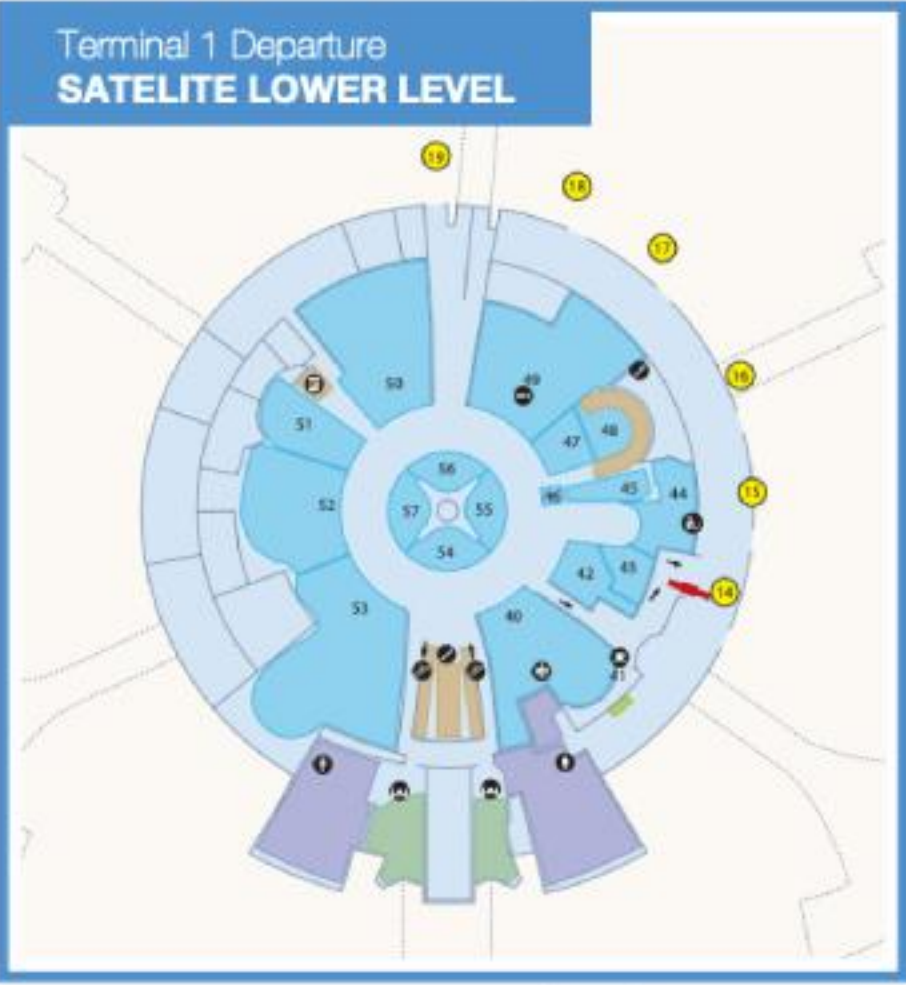

Abu Dhabi International Airport
TERMINAL 1 ARRIVAL MAP

Abu Dhabi International Airport
TERMINAL 1 DEPARTURE MAP

Abu Dhabi International Airport
TERMINAL 1 DEPARTURE

- | | |
|-------------------|-------------------------|
| Gate Number | Information |
| Travellator | Baggage Claim |
| Lift | VIP Lounge |
| Stairs | Smoking Area |
| Escalator | Transfer Desk |
| Prayer Room | Security Check |
| Toilet - Male | Information |
| Toilet - Female | Toilets |
| Toilets - M/F | Prayer Room |
| Public Phone | Stairs, Escalator, Lift |
| ATM | Passport Control |
| Taxi Service | Restaurants & Cafes |
| Parking Payment | Security Check |
| Entry/Exit | Abu Dhabi Duty Free |
| Coffee Shop | Services/Counters |
| Currency Exchange | Financial Services |

Abu Dhabi International Airport TERMINAL 3 ARRIVAL

Abu Dhabi International Airport
**Terminal 3
Arrival Map**

Abu Dhabi International Airport ARRIVAL HALL

- 
- 1 Lift
 - 2 Stairs
 - 3 Escalator
 - 4 Toilet - Female
 - 5 Toilet - Male
 - 6 Prayer Room
 - 7 ATM
 - 8 Public Phone
 - 9 Security Check
 - 10 Taxi Service
 - 11 Parking Payment
 - 12 Entry/Exit
 - 13 Coffee Shop
 - 14 Currency Exchange
 - 15 Information
- Information
 - Toilets
 - Prayer Room
 - Stairs, Escalator, Lift
 - Passport Control
 - Restaurants & Cafes
 - Security Check
 - Abu Dhabi Duty Free
 - Services/Counters
 - Financial Services
 - Pedestrian Area
- Services**
1. Fragran Hotel
 2. Jumeirah Hotel
 3. Vicent
 4. Shangri-La Hotel
 5. Rotana Hotel
 6. Emirates Palace Hotel
 7. Golden Class
 8. Visa Delivery Counter
- Financial Services**
7. Traveler Currency Exchange
- Specialty Shops**
9. Du
 10. Big Ticket
 14. Wh-South Books
- Restaurants & Cafes**
13. My espresso
- Information**
11. ADAC Airport Service Centre
 12. Abu Dhabi Tourism Information