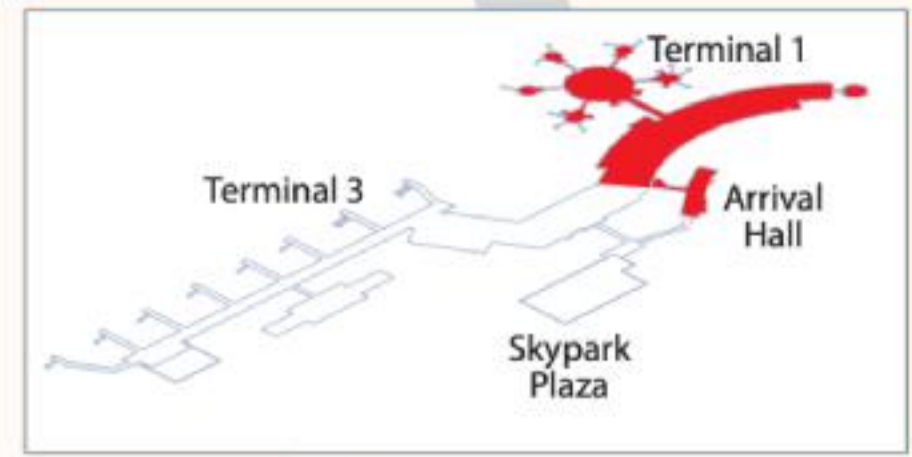

Abu Dhabi International Airport
ARRIVAL HALL

Abu Dhabi International Airport
TERMINAL 1 ARRIVAL

- | | |
|-------------------|-------------------------|
| Gate Number | Information |
| Travelator | Baggage Claim |
| Lift | VIP Lounge |
| Stairs | Smoking Area |
| Escalator | Transfer Desk |
| Prayer Room | Security Check |
| Toilet - Male | Information |
| Toilet - Female | Toilets |
| Toilets - M/F | Prayer Room |
| Public Phone | Stairs, Escalator, Lift |
| ATM | Passport Control |
| Taxi Service | Restaurants & Cafes |
| Parking Payment | Security Check |
| Entry/Exit | Abu Dhabi Duty Free |
| Coffee Shop | Services/Counters |
| Currency Exchange | Financial Services |

Abu Dhabi International Airport TERMINAL 3 ARRIVAL

Abu Dhabi International Airport
**Terminal 3
Arrival Map**

Abu Dhabi International Airport ARRIVAL HALL

- 
- 1 Lift
 - 2 Stairs
 - 3 Escalator
 - 4 Toilet - Female
 - 5 Toilet - Male
 - 6 Prayer Room
 - 7 ATM
 - 8 Public Phone
 - 9 Security Check
 - 10 Taxi Service
 - 11 Parking Payment
 - 12 Entry/Exit
 - 13 Coffee Shop
 - 14 Currency Exchange
 - 15 Information
- Information
 - Toilets
 - Prayer Room
 - Stairs, Escalator, Lift
 - Passport Control
 - Restaurants & Cafes
 - Security Check
 - Abu Dhabi Duty Free
 - Services/Counters
 - Financial Services
 - Pedestrian Area
- Services**
1. Fragran Hotel
 2. Jumeirah Hotel
 3. Vicent
 4. Shangri-La Hotel
 5. Rotana Hotel
 6. Emirates Palace Hotel
 7. Golden Class
 8. Visa Delivery Counter
- Financial Services**
7. Traveler Currency Exchange
- Specialty Shops**
9. Du
 10. Big Ticket
 14. Wh-South Books
- Restaurants & Cafes**
13. My espresso
- Information**
11. ADAC Airport Service Centre
 12. Abu Dhabi Tourism Information