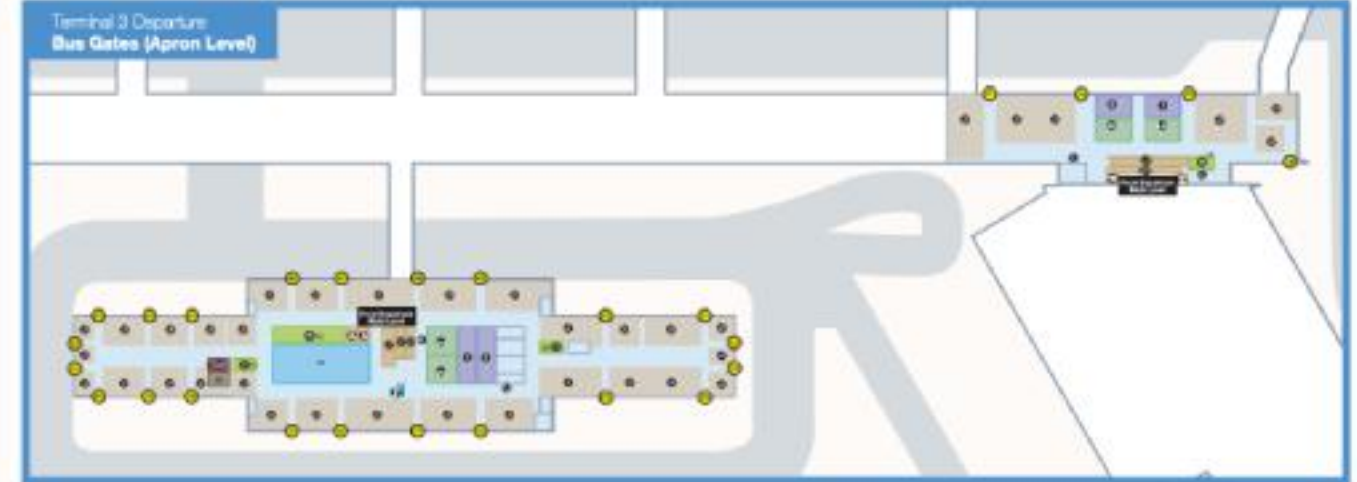

Abu Dhabi International Airport TERMINAL 3 DEPARTURE

- 1 Gate Number
- 2 Escalator
- 3 Lift
- 4 Stairs
- 5 Escalator
- 6 Prayer Room
- 7 Toilet - Male
- 8 Toilet - Female
- 9 Toilet - MSF
- 10 Public Phone
- 11 ATM
- 12 Taxi Service
- 13 Parking Payment
- 14 Entry/Exit
- 15 Coffee Shop
- 16 Currency Exchange
- 17 Information
- 18 Baggage Claim
- 19 MT Lounge
- 20 Smoking Area
- 21 Transfer Desk
- 22 Security Check
- 23 Information
- 24 Toilet
- 25 Prayer Room
- 26 Stairs, Escalator, Lift
- 27 Passport Control
- 28 Restaurants & Cafe
- 29 Security Check
- 30 Abu Dhabi Duty-Free
- 31 Services/Counters
- 32 Financial Services

Services

Financial Services

Travel Services

Restaurants & Cafe

5. Panopoli
41. Tolo Cart
45. Urban Food Market
48. Hot White Coffee
50. Qabi & Fly
54. Gobi & Fly
54. Lavazza
57. Gobi & Fly
60. Hot White Coffee
61. O'Leary Bar & Restaurant
62. Marousas Jazz Cafe
63. Oki Traveler Cafe
64. Canadian Food Co.
65. Regency House
66. Yamcha Chinese Restaurant
67. Shawarmang
68. Burger King
69. Food Mango

Information

43. ADAC - Airport Information Desk

مطار أبوظبي
ABU DHABI AIRPORT
Abu Dhabi International Airport
Terminal 3
Departure Map