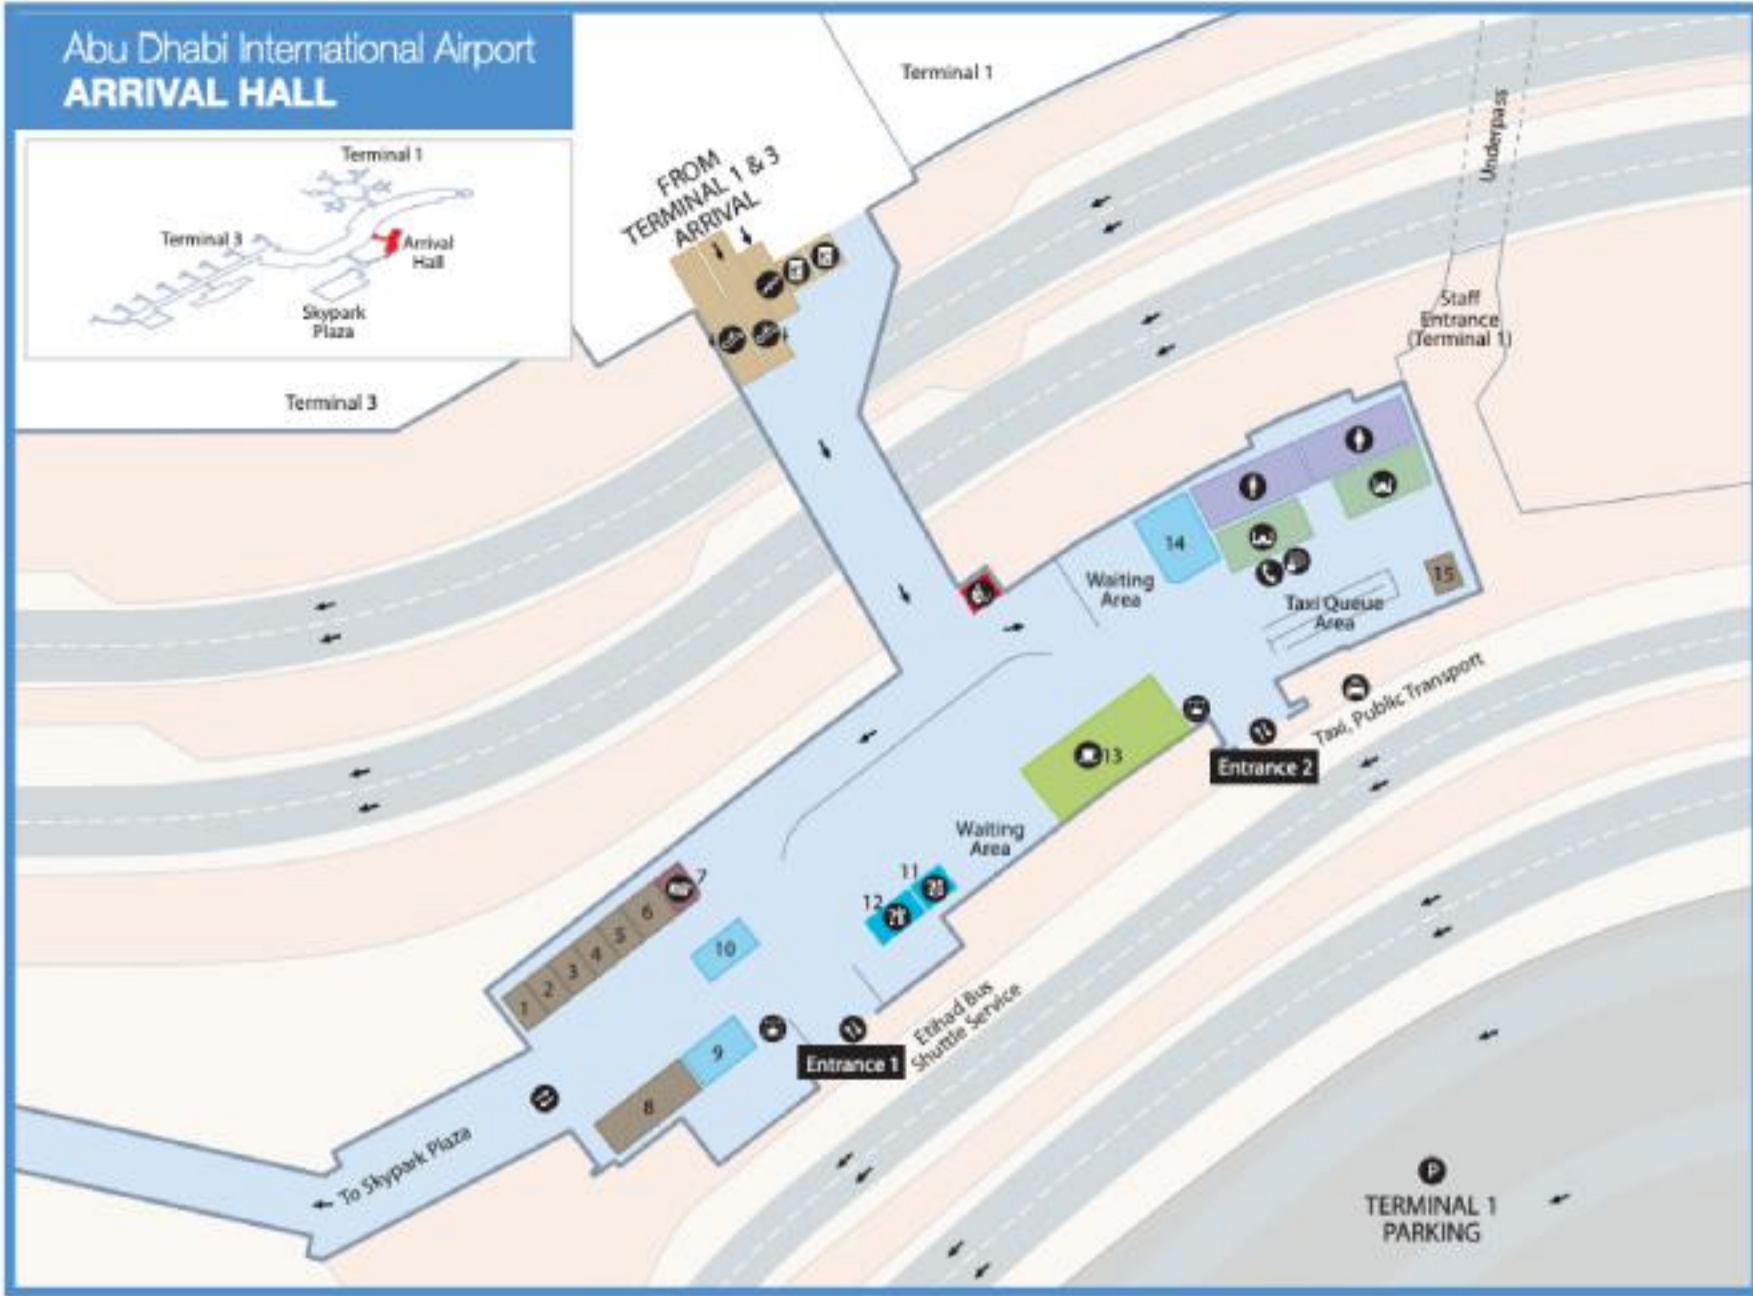

Abu Dhabi International Airport
ARRIVAL HALL