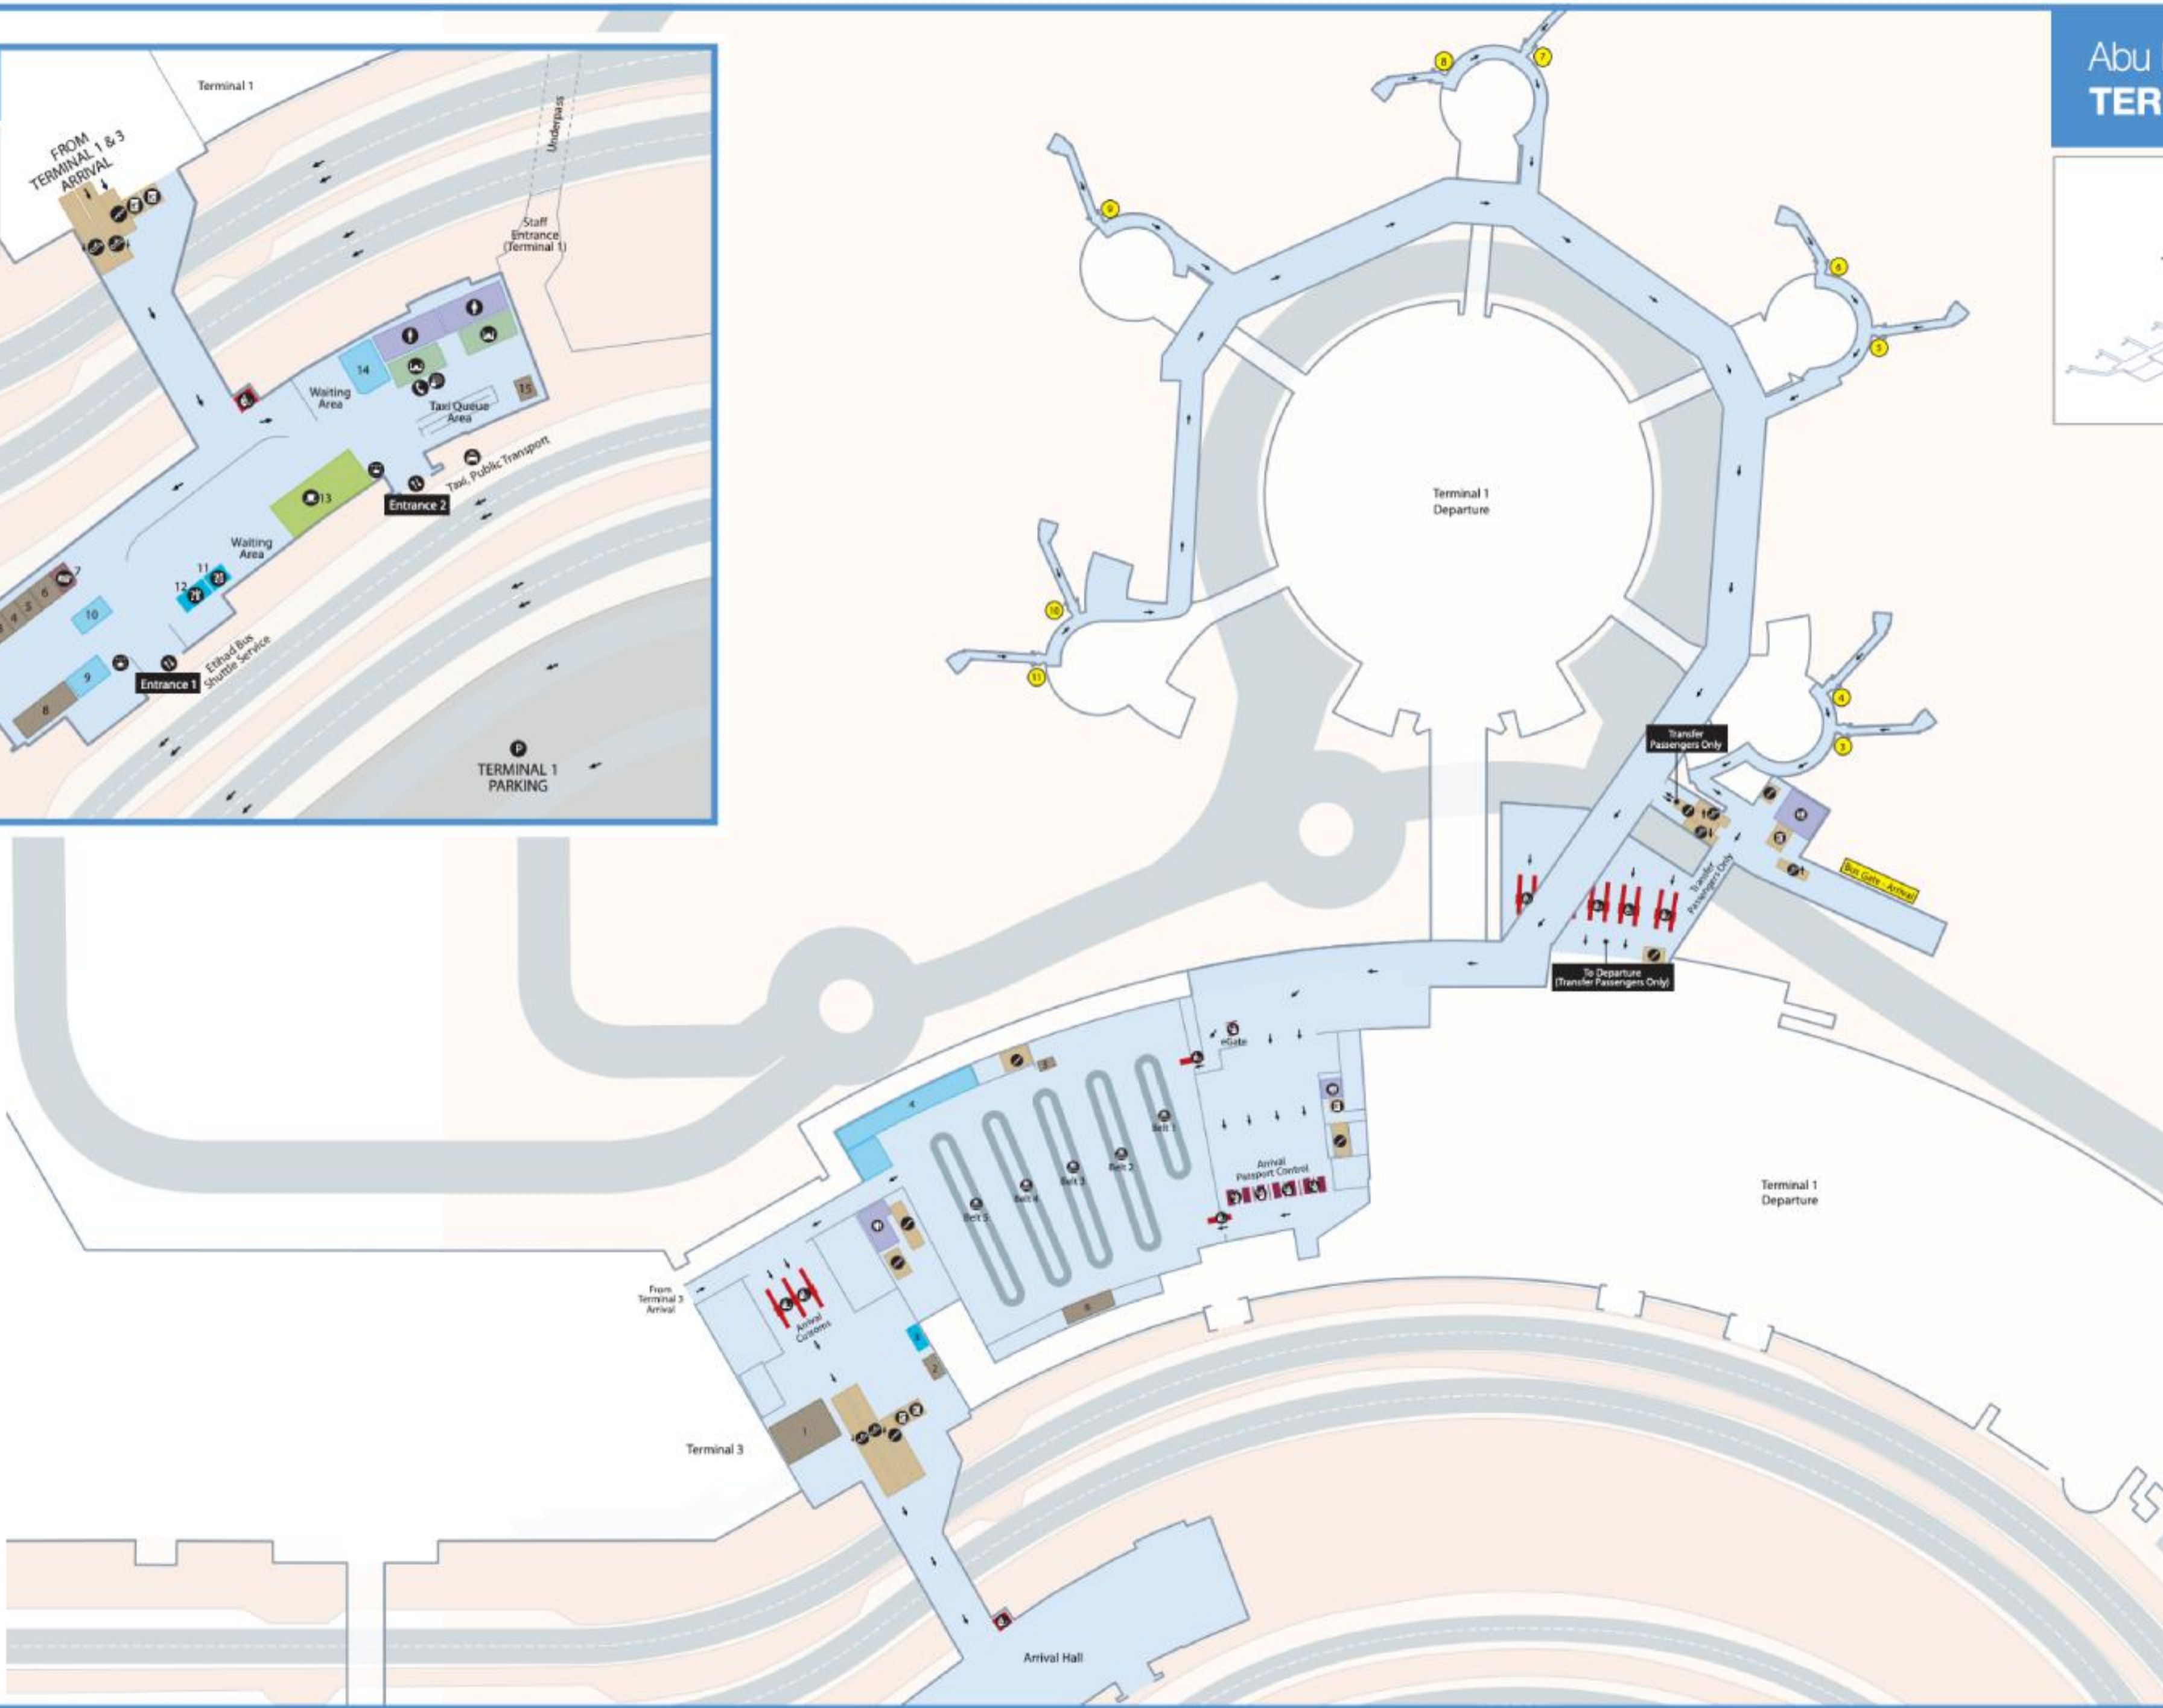

Abu Dhabi International Airport
TERMINAL 1 ARRIVAL