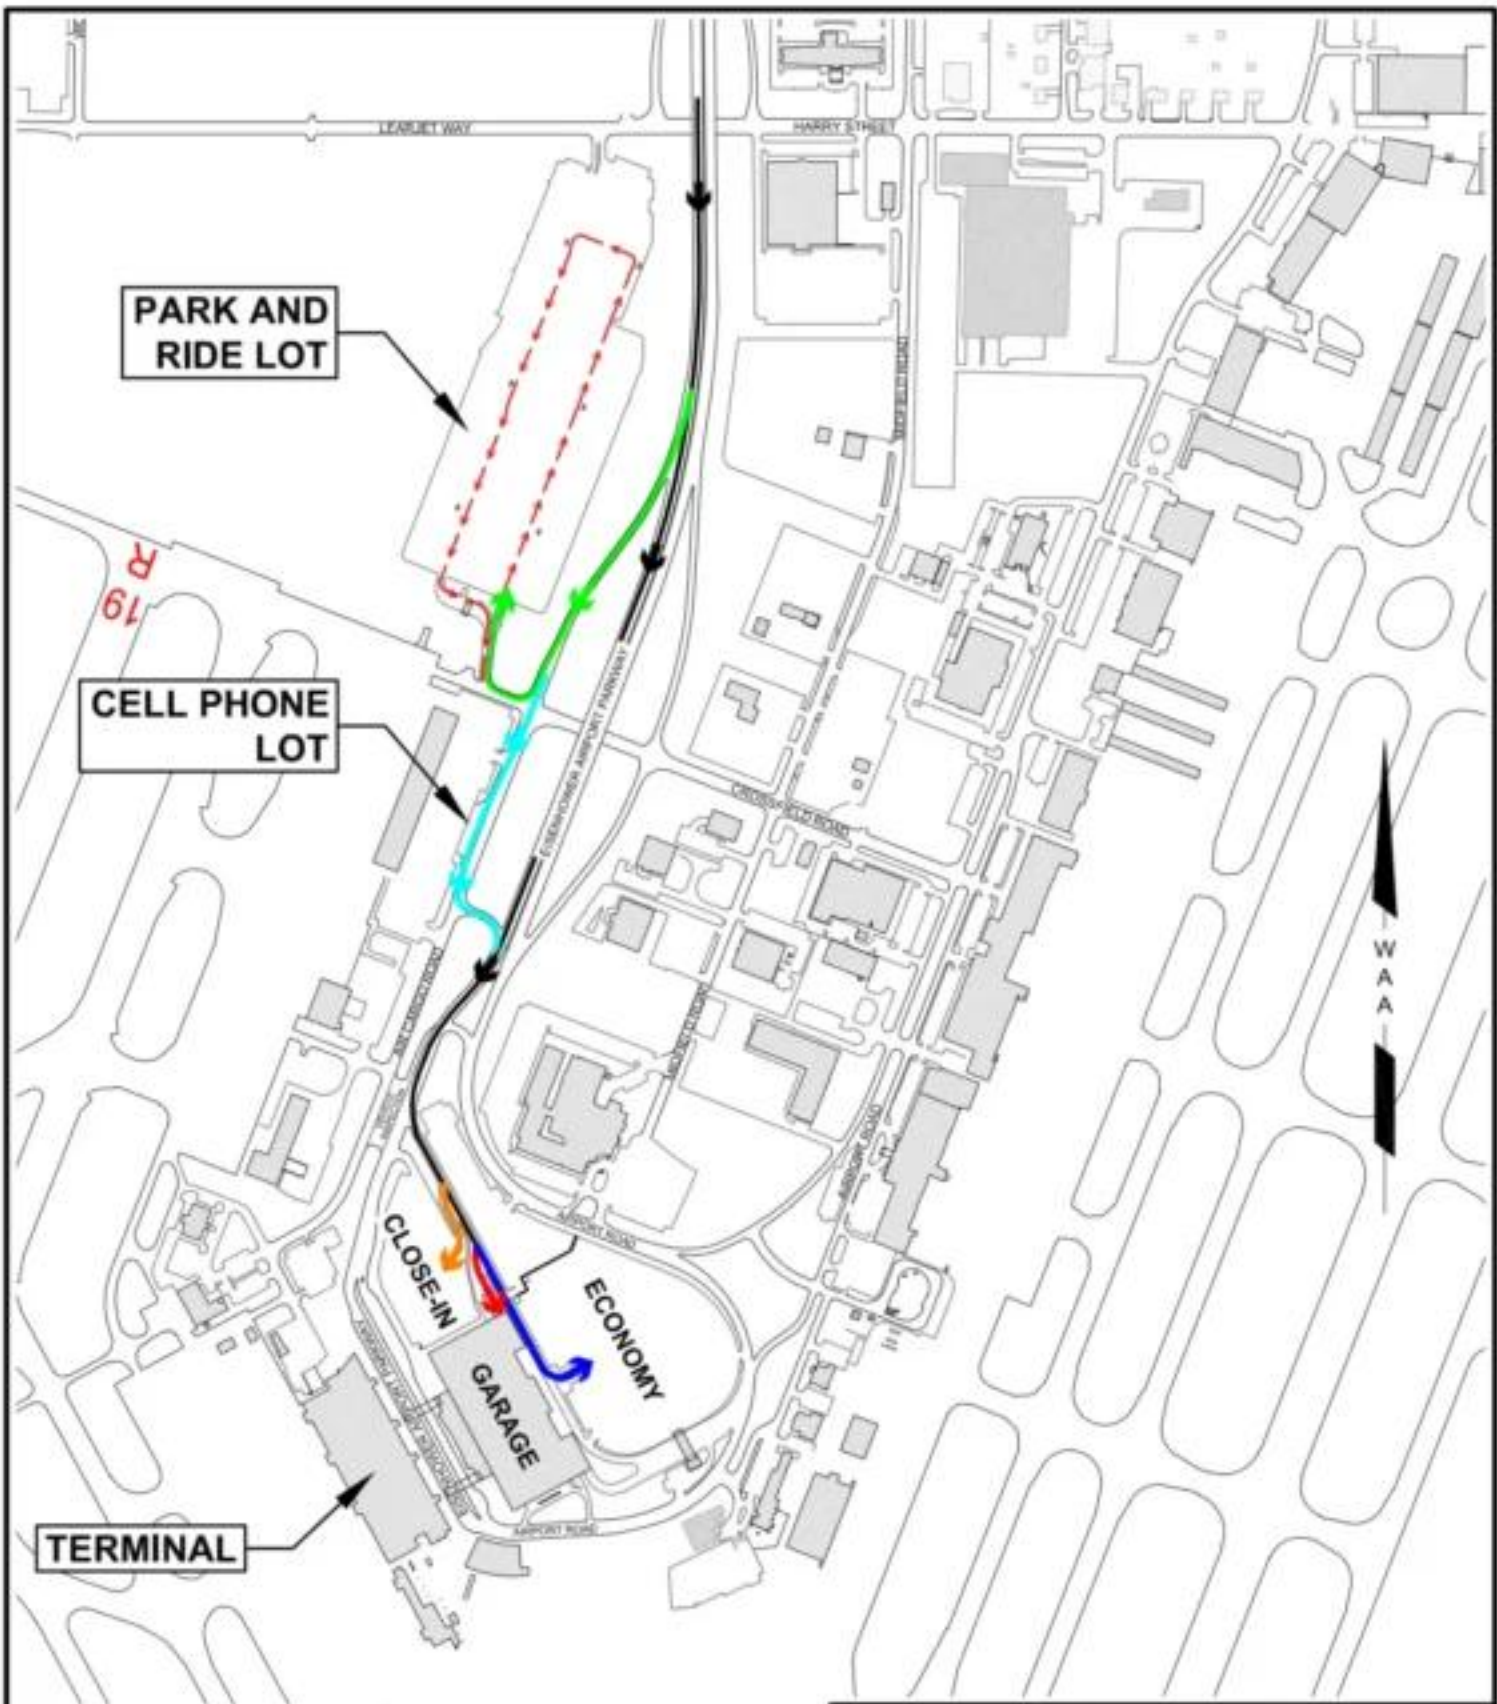

### Wichita Dwight D. Eisenhower National Airport

- |                  |                   |                       |
|------------------|-------------------|-----------------------|
| Bag Claim        | Information       | ATM                   |
| Security         | Hotel Information | Vending               |
| Ticketing        | Pay Phone         | Ground Transportation |
| Restrooms        | Mail Box          | Car Rental            |
| Family Restrooms | First Aid         | Parking               |
|                  | Elevators         | Parking Pay Station   |
|                  | Escalators        | Kids Play Area        |
|                  | Stairs            | Animal Relief Area    |

**LEGEND**

- | <u>ROUTE</u> | <u>LOT</u>  |
|--------------|-------------|
|              | PARK N RIDE |
|              | ECONOMY     |
|              | CLOSE-IN    |
|              | GARAGE      |
|              | CELL PHONE  |

**AIRPORT PUBLIC PARKING**

WICHITA DWIGHT D. EISENHOWER  
 NATIONAL AIRPORT  
 THE WICHITA AIRPORT AUTHORITY  
 WICHITA, KANSAS

DATE	DR. BY	SCALE	SHEET
3/26/24	D.L.D.	1" = 600'	1 of 1