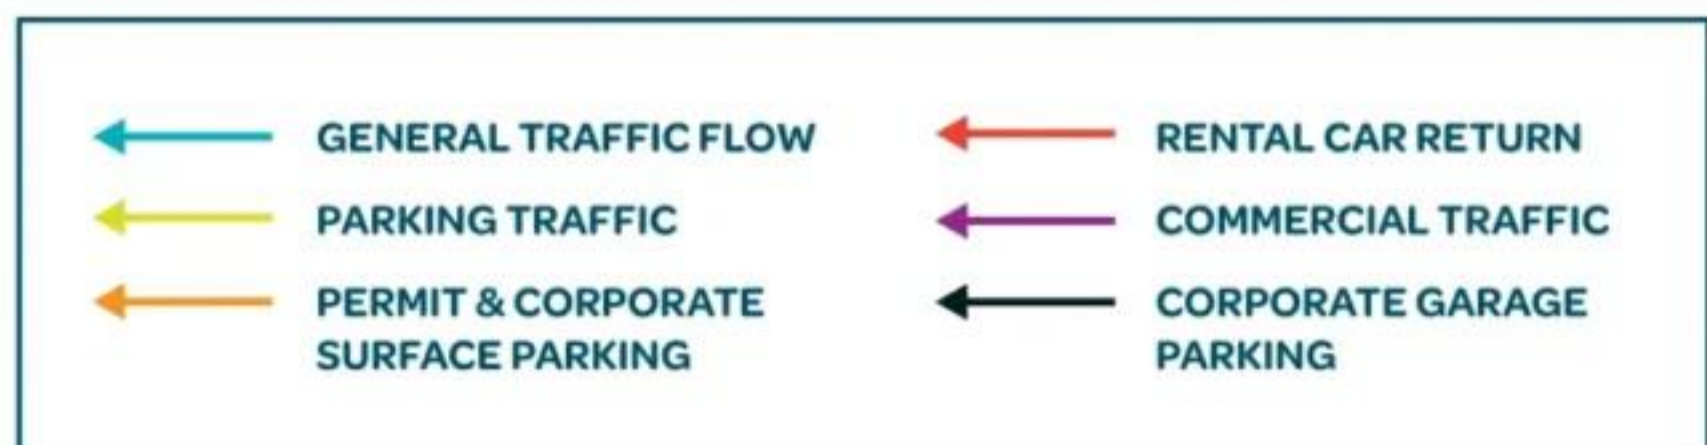

- LEVEL 1**
- Ticketing
  - Baggage Claim
  - Passenger Drop-off
  - Passenger Pick-up
  - Rental Car Check In/Out
- LEVEL 2**
- Security Checkpoints
  - Skywalk to Parking
  - All Gates
  - Arrowhead Grab 'n Go
  - Arrowhead Taphouse

## MAP KEY

- Arrivals
- Departures
- Ticketing
- Baggage Claim
- Car Rental
- Mens Restroom
- Womens Restroom
- Family Restroom
- Elevator
- Escalator
- Stair
- E-ticket Station
- ATM
- Vending Machine
- Drinking Fountain
- Information Kiosk
- Passenger Pick-up Zone
- Passenger Drop-off Zone

## MAP KEY

- Seating Area
- TSA Checkpoint
- Passenger Terminal
- Customs
- Airport Security
- Arrowhead Taphouse
- Arrowhead Grab n Go
- Conference Room
- Mens Restroom
- Family Restroom
- Womens Restroom
- Elevator
- Escalator
- Stairs
- ATM
- Vending Machine
- Drinking Fountain
- Check-in Desk
- Lottery Kiosk