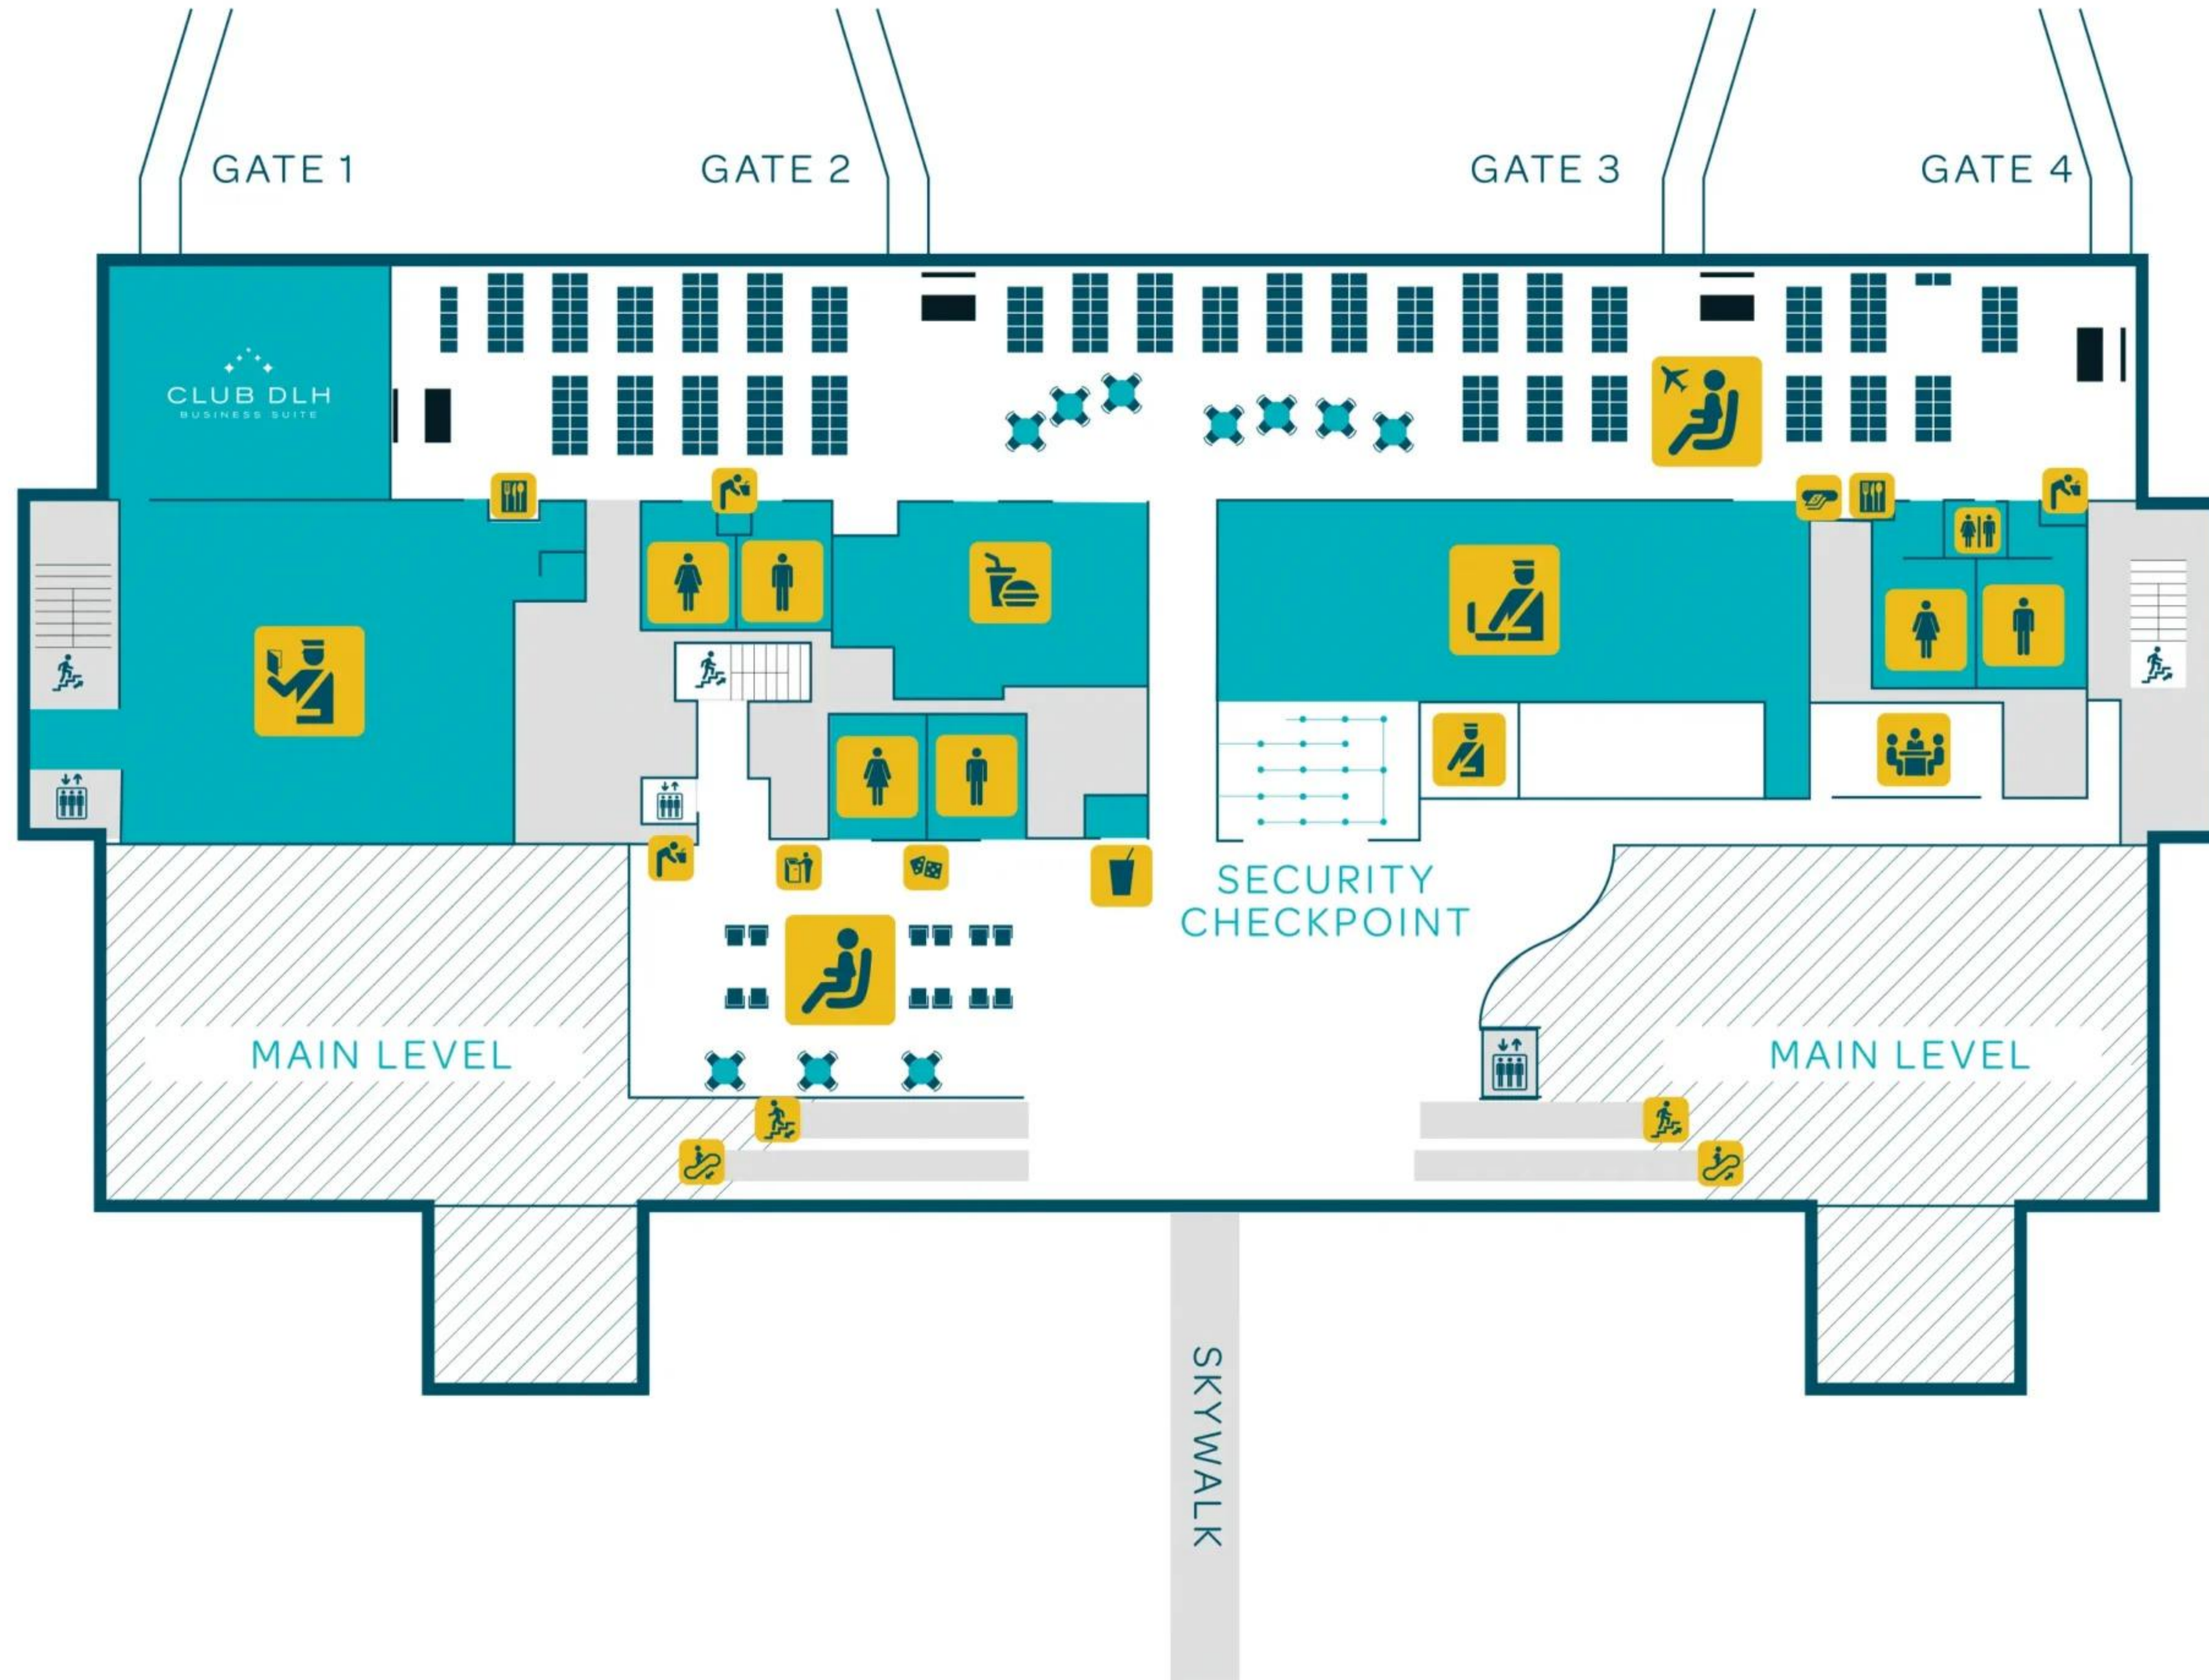

- LEVEL 1**
- Ticketing
  - Baggage Claim
  - Passenger Drop-off
  - Passenger Pick-up
  - Rental Car Check In/Out
- LEVEL 2**
- Security Checkpoints
  - Skywalk to Parking
  - All Gates
  - Arrowhead Grab 'n Go
  - Arrowhead Taphouse

## MAP KEY

- Arrivals
- Departures
- Ticketing
- Baggage Claim
- Car Rental
- Mens Restroom
- Womens Restroom
- Family Restroom
- Elevator
- Escalator
- Stair
- E-ticket Station
- ATM
- Vending Machine
- Drinking Fountain
- Information Kiosk
- Passenger Pick-up Zone
- Passenger Drop-off Zone

## MAP KEY

- Seating Area
- TSA Checkpoint
- Passenger Terminal
- Customs
- Airport Security
- Arrowhead Taphouse
- Arrowhead Grab n Go
- Conference Room
- Mens Restroom
- Family Restroom
- Womens Restroom
- Elevator
- Escalator
- Stairs
- ATM
- Vending Machine
- Drinking Fountain
- Check-in Desk
- Lottery Kiosk

## MAP KEY

-  Conference Room
-  Administration Offices
-  Mens Restroom
-  Womens Restroom
-  Elevator
-  Stair
-  Drinking Fountain