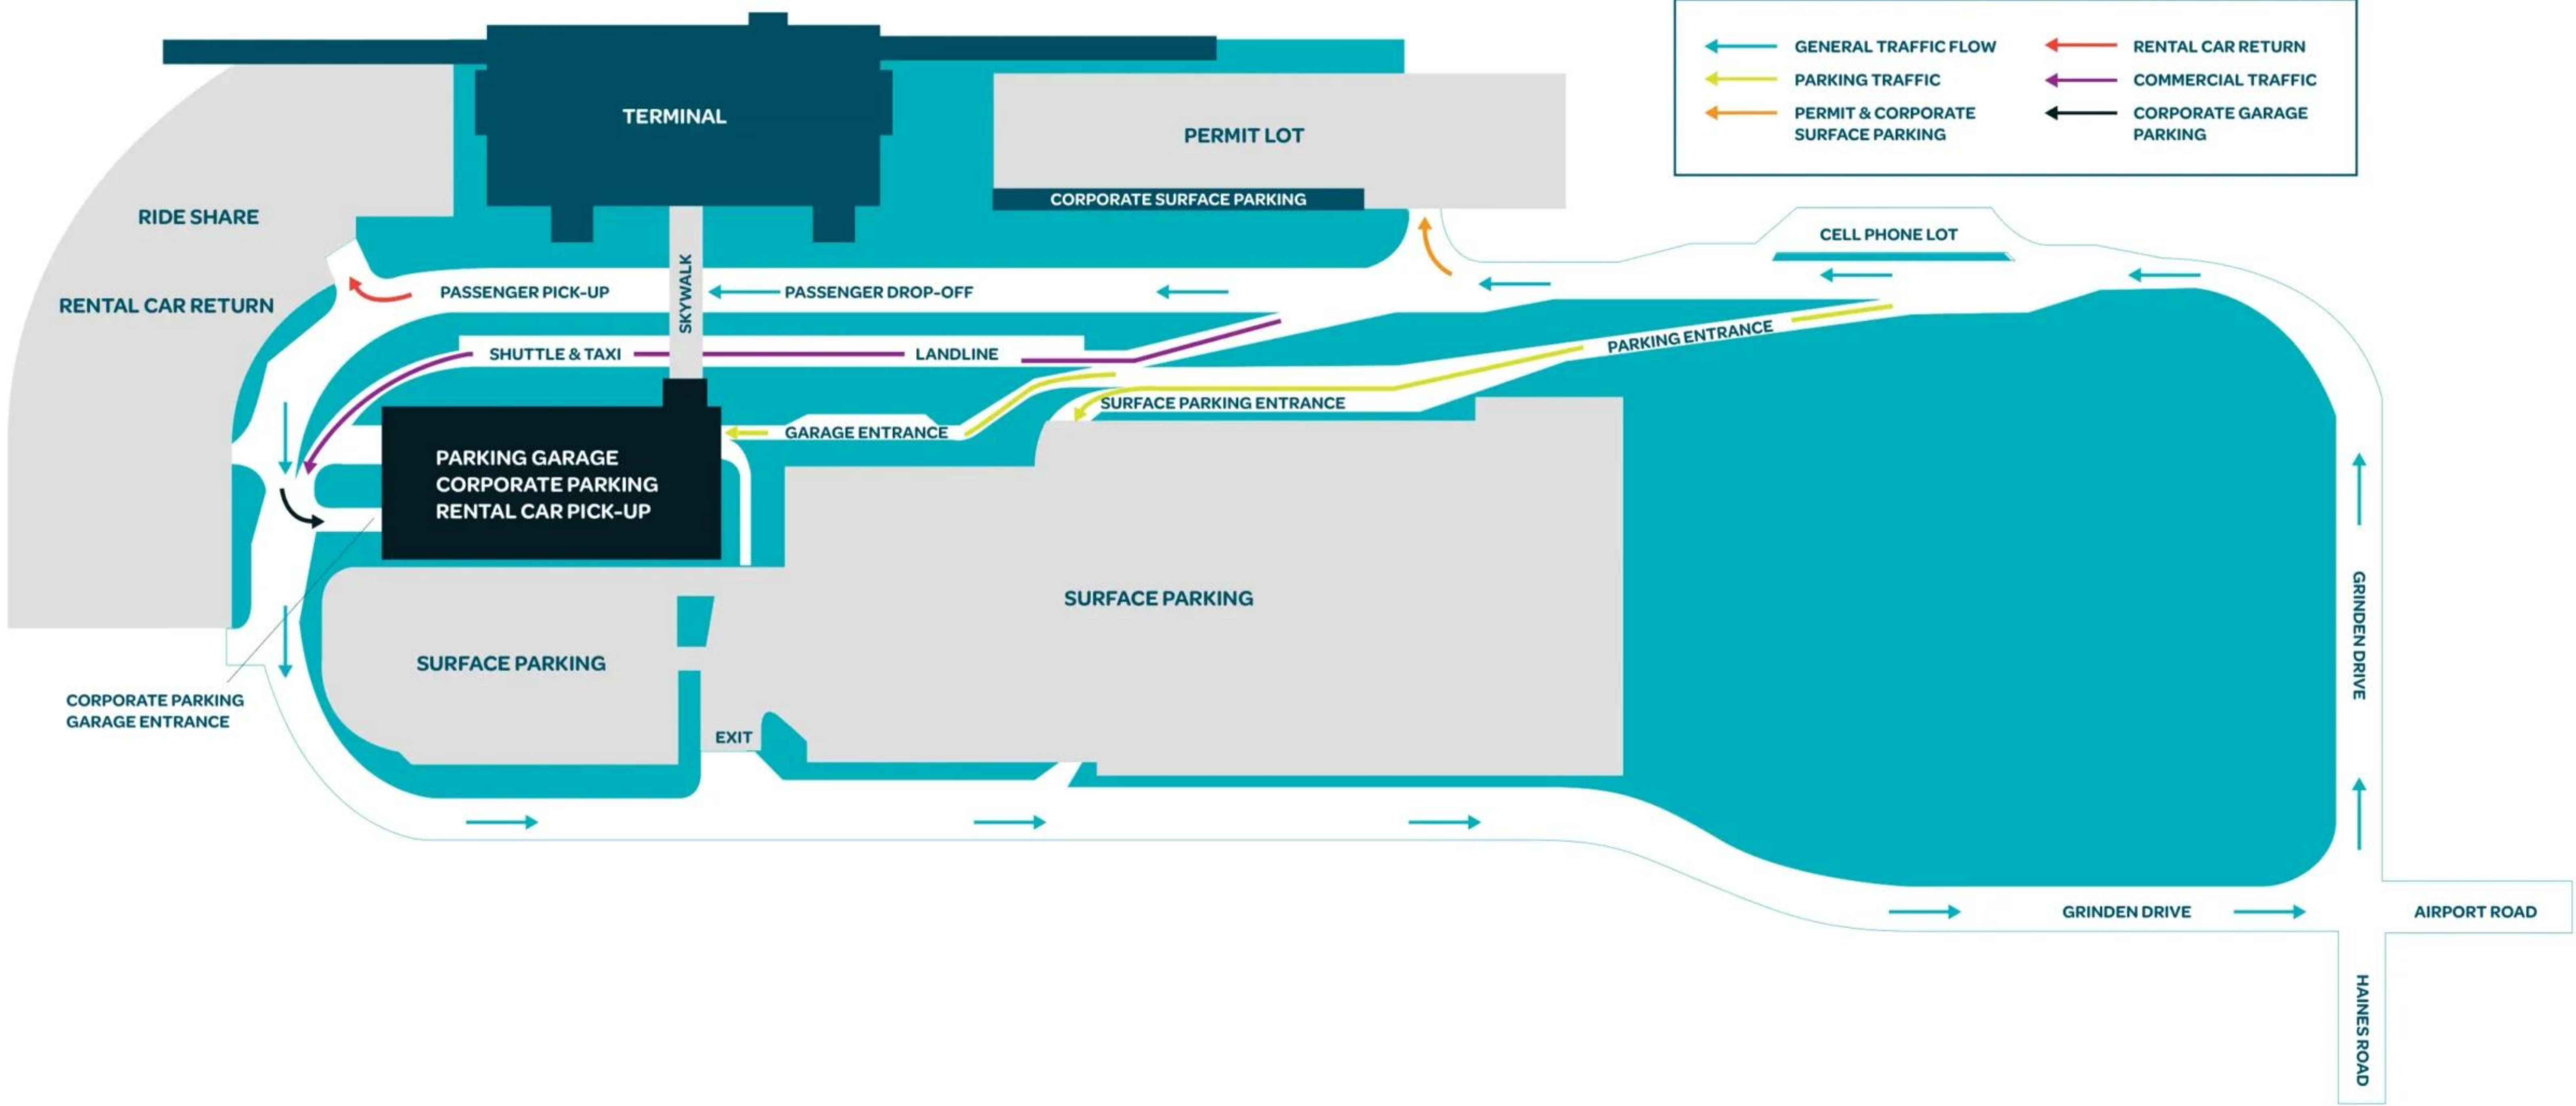

- LEVEL 1**
- Ticketing
  - Baggage Claim
  - Passenger Drop-off
  - Passenger Pick-up
  - Rental Car Check In/Out
- LEVEL 2**
- Security Checkpoints
  - Skywalk to Parking
  - All Gates
  - Arrowhead Grab 'n Go
  - Arrowhead Taphouse

## MAP KEY

- Arrivals
- Departures
- Ticketing
- Baggage Claim
- Car Rental
- Mens Restroom
- Womens Restroom
- Family Restroom
- Elevator
- Escalator
- Stair
- E-ticket Station
- ATM
- Vending Machine
- Drinking Fountain
- Information Kiosk
- Passenger Pick-up Zone
- Passenger Drop-off Zone

## MAP KEY

- Seating Area
- TSA Checkpoint
- Passenger Terminal
- Customs
- Airport Security
- Arrowhead Taphouse
- Arrowhead Grab n Go
- Conference Room
- Mens Restroom
- Family Restroom
- Womens Restroom
- Elevator
- Escalator
- Stairs
- ATM
- Vending Machine
- Drinking Fountain
- Check-in Desk
- Lottery Kiosk

## MAP KEY

-  Conference Room
-  Administration Offices
-  Mens Restroom
-  Womens Restroom
-  Elevator
-  Stair
-  Drinking Fountain