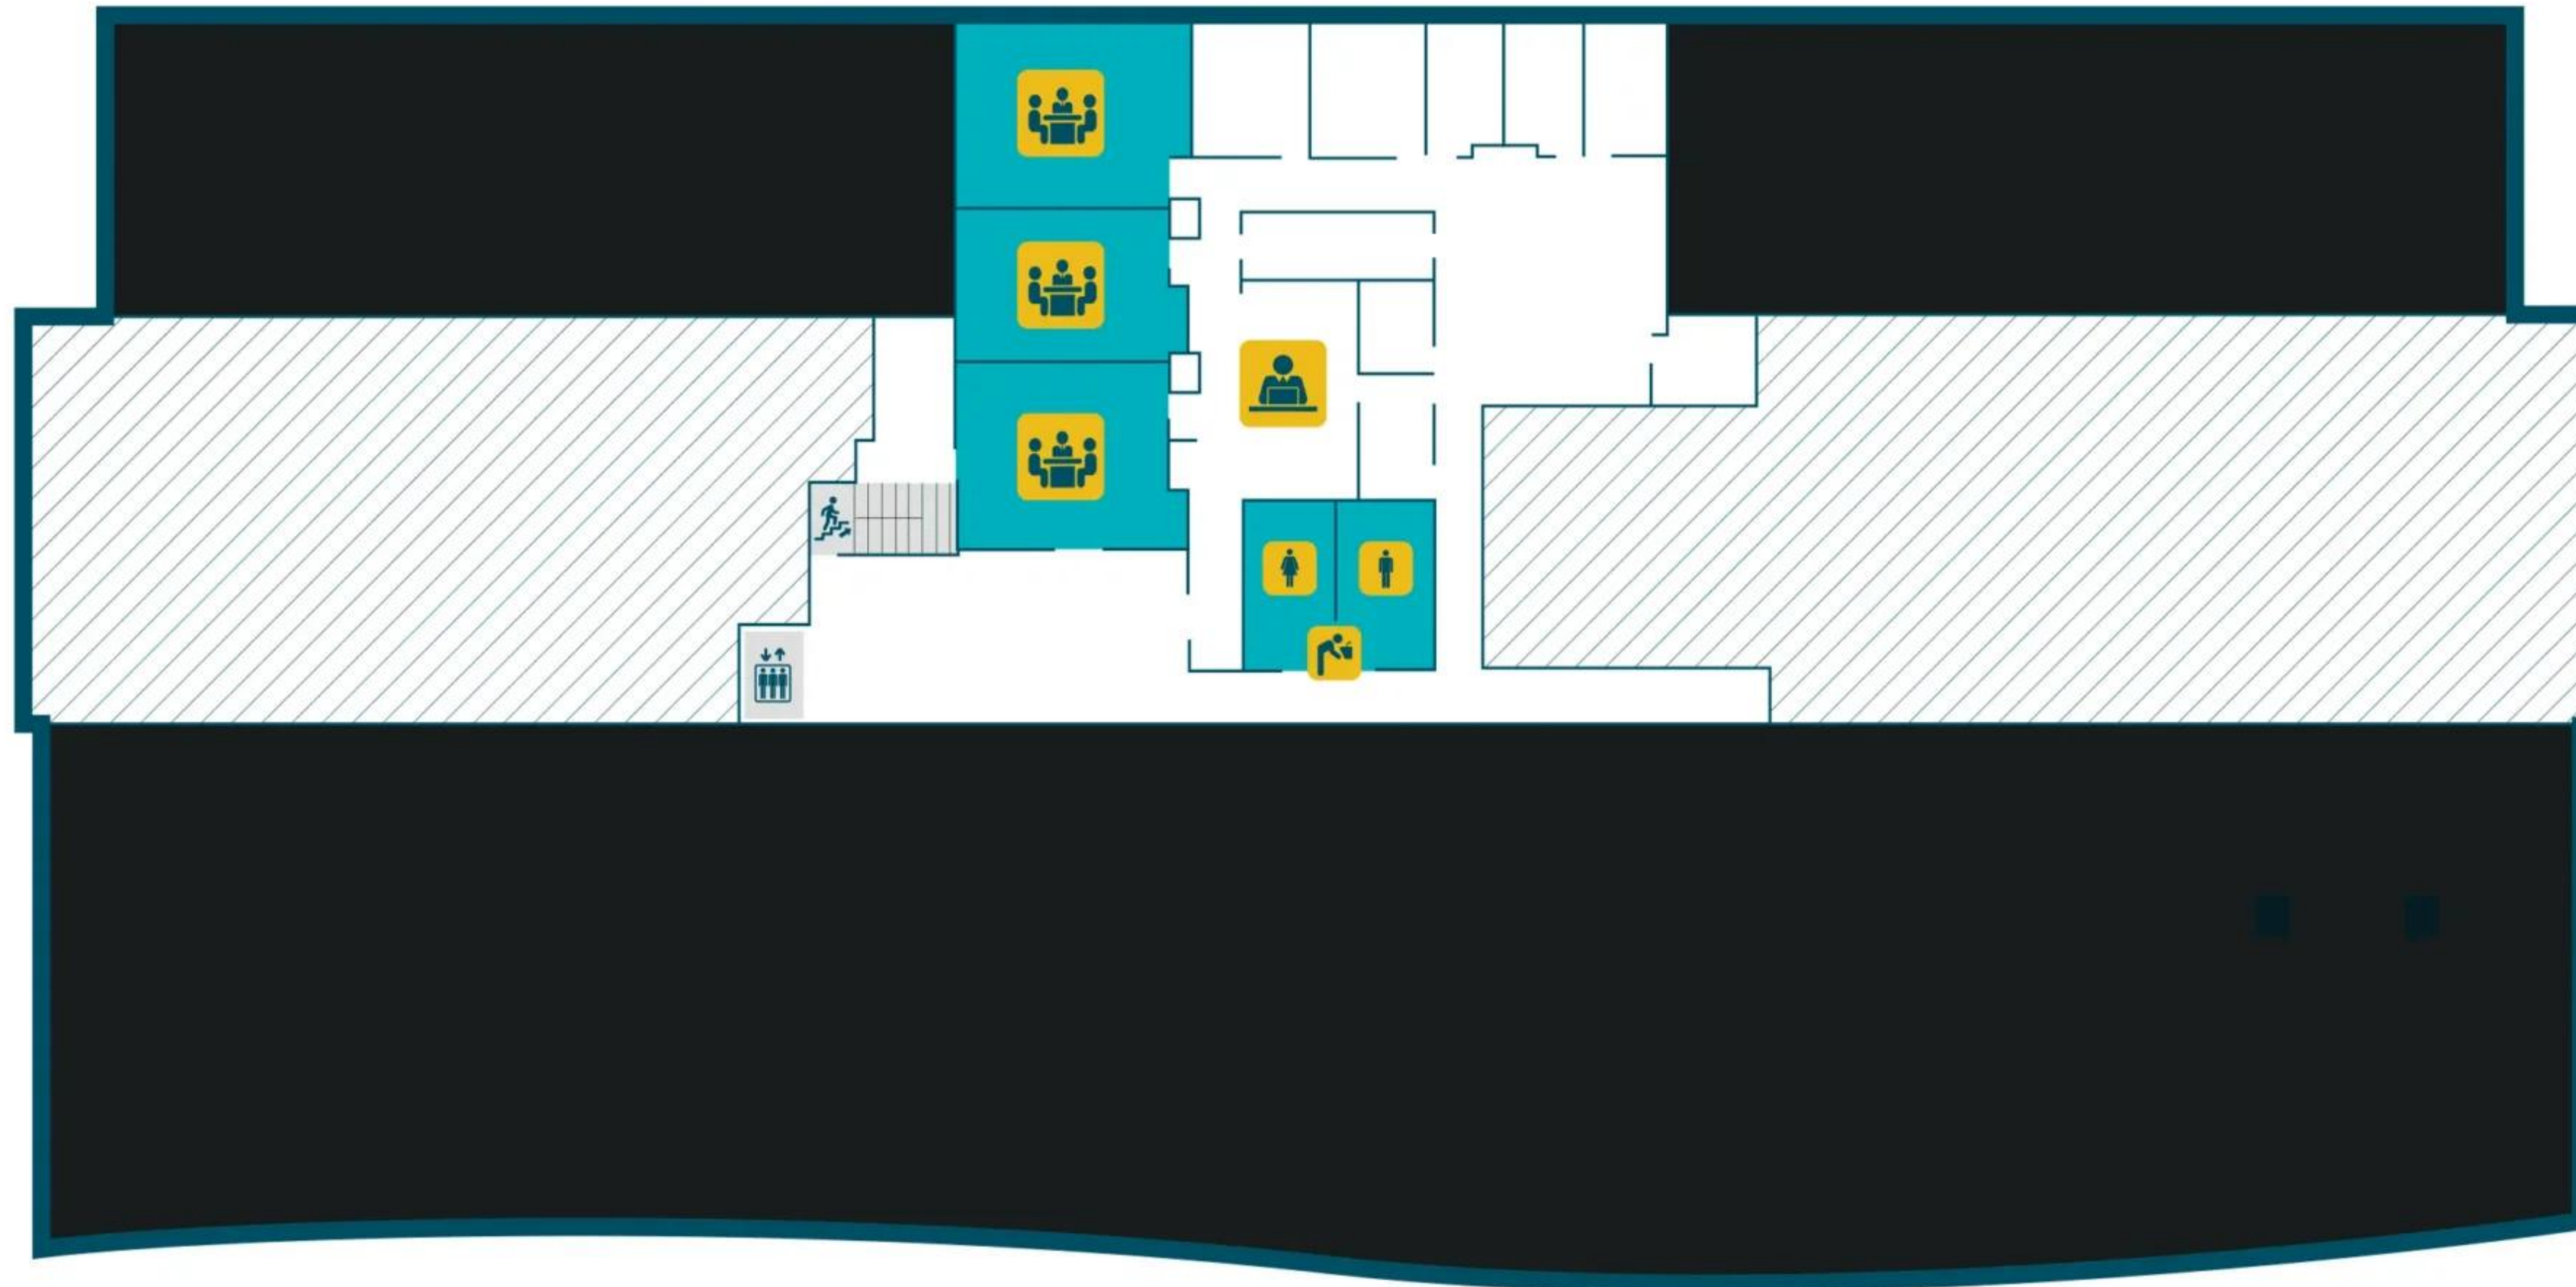

## MAP KEY

- Arrivals
- Departures
- Ticketing
- Baggage Claim
- Car Rental
- Mens Restroom
- Womens Restroom
- Family Restroom
- Elevator
- Escalator
- Stair
- E-ticket Station
- ATM
- Vending Machine
- Drinking Fountain
- Information Kiosk
- Passenger Pick-up Zone
- Passenger Drop-off Zone

# SECOND LEVEL

## MAP KEY

- Seating Area
- TSA Checkpoint
- Passenger Terminal
- Customs
- Airport Security
- Arrowhead Taphouse
- Arrowhead Grab n Go
- Conference Room
- Mens Restroom
- Family Restroom
- Womens Restroom
- Elevator
- Escalator
- Stairs
- ATM
- Vending Machine
- Drinking Fountain
- Check-in Desk
- Lottery Kiosk

## MAP KEY

-  Conference Room
-  Administration Offices
-  Mens Restroom
-  Womens Restroom
-  Elevator
-  Stair
-  Drinking Fountain