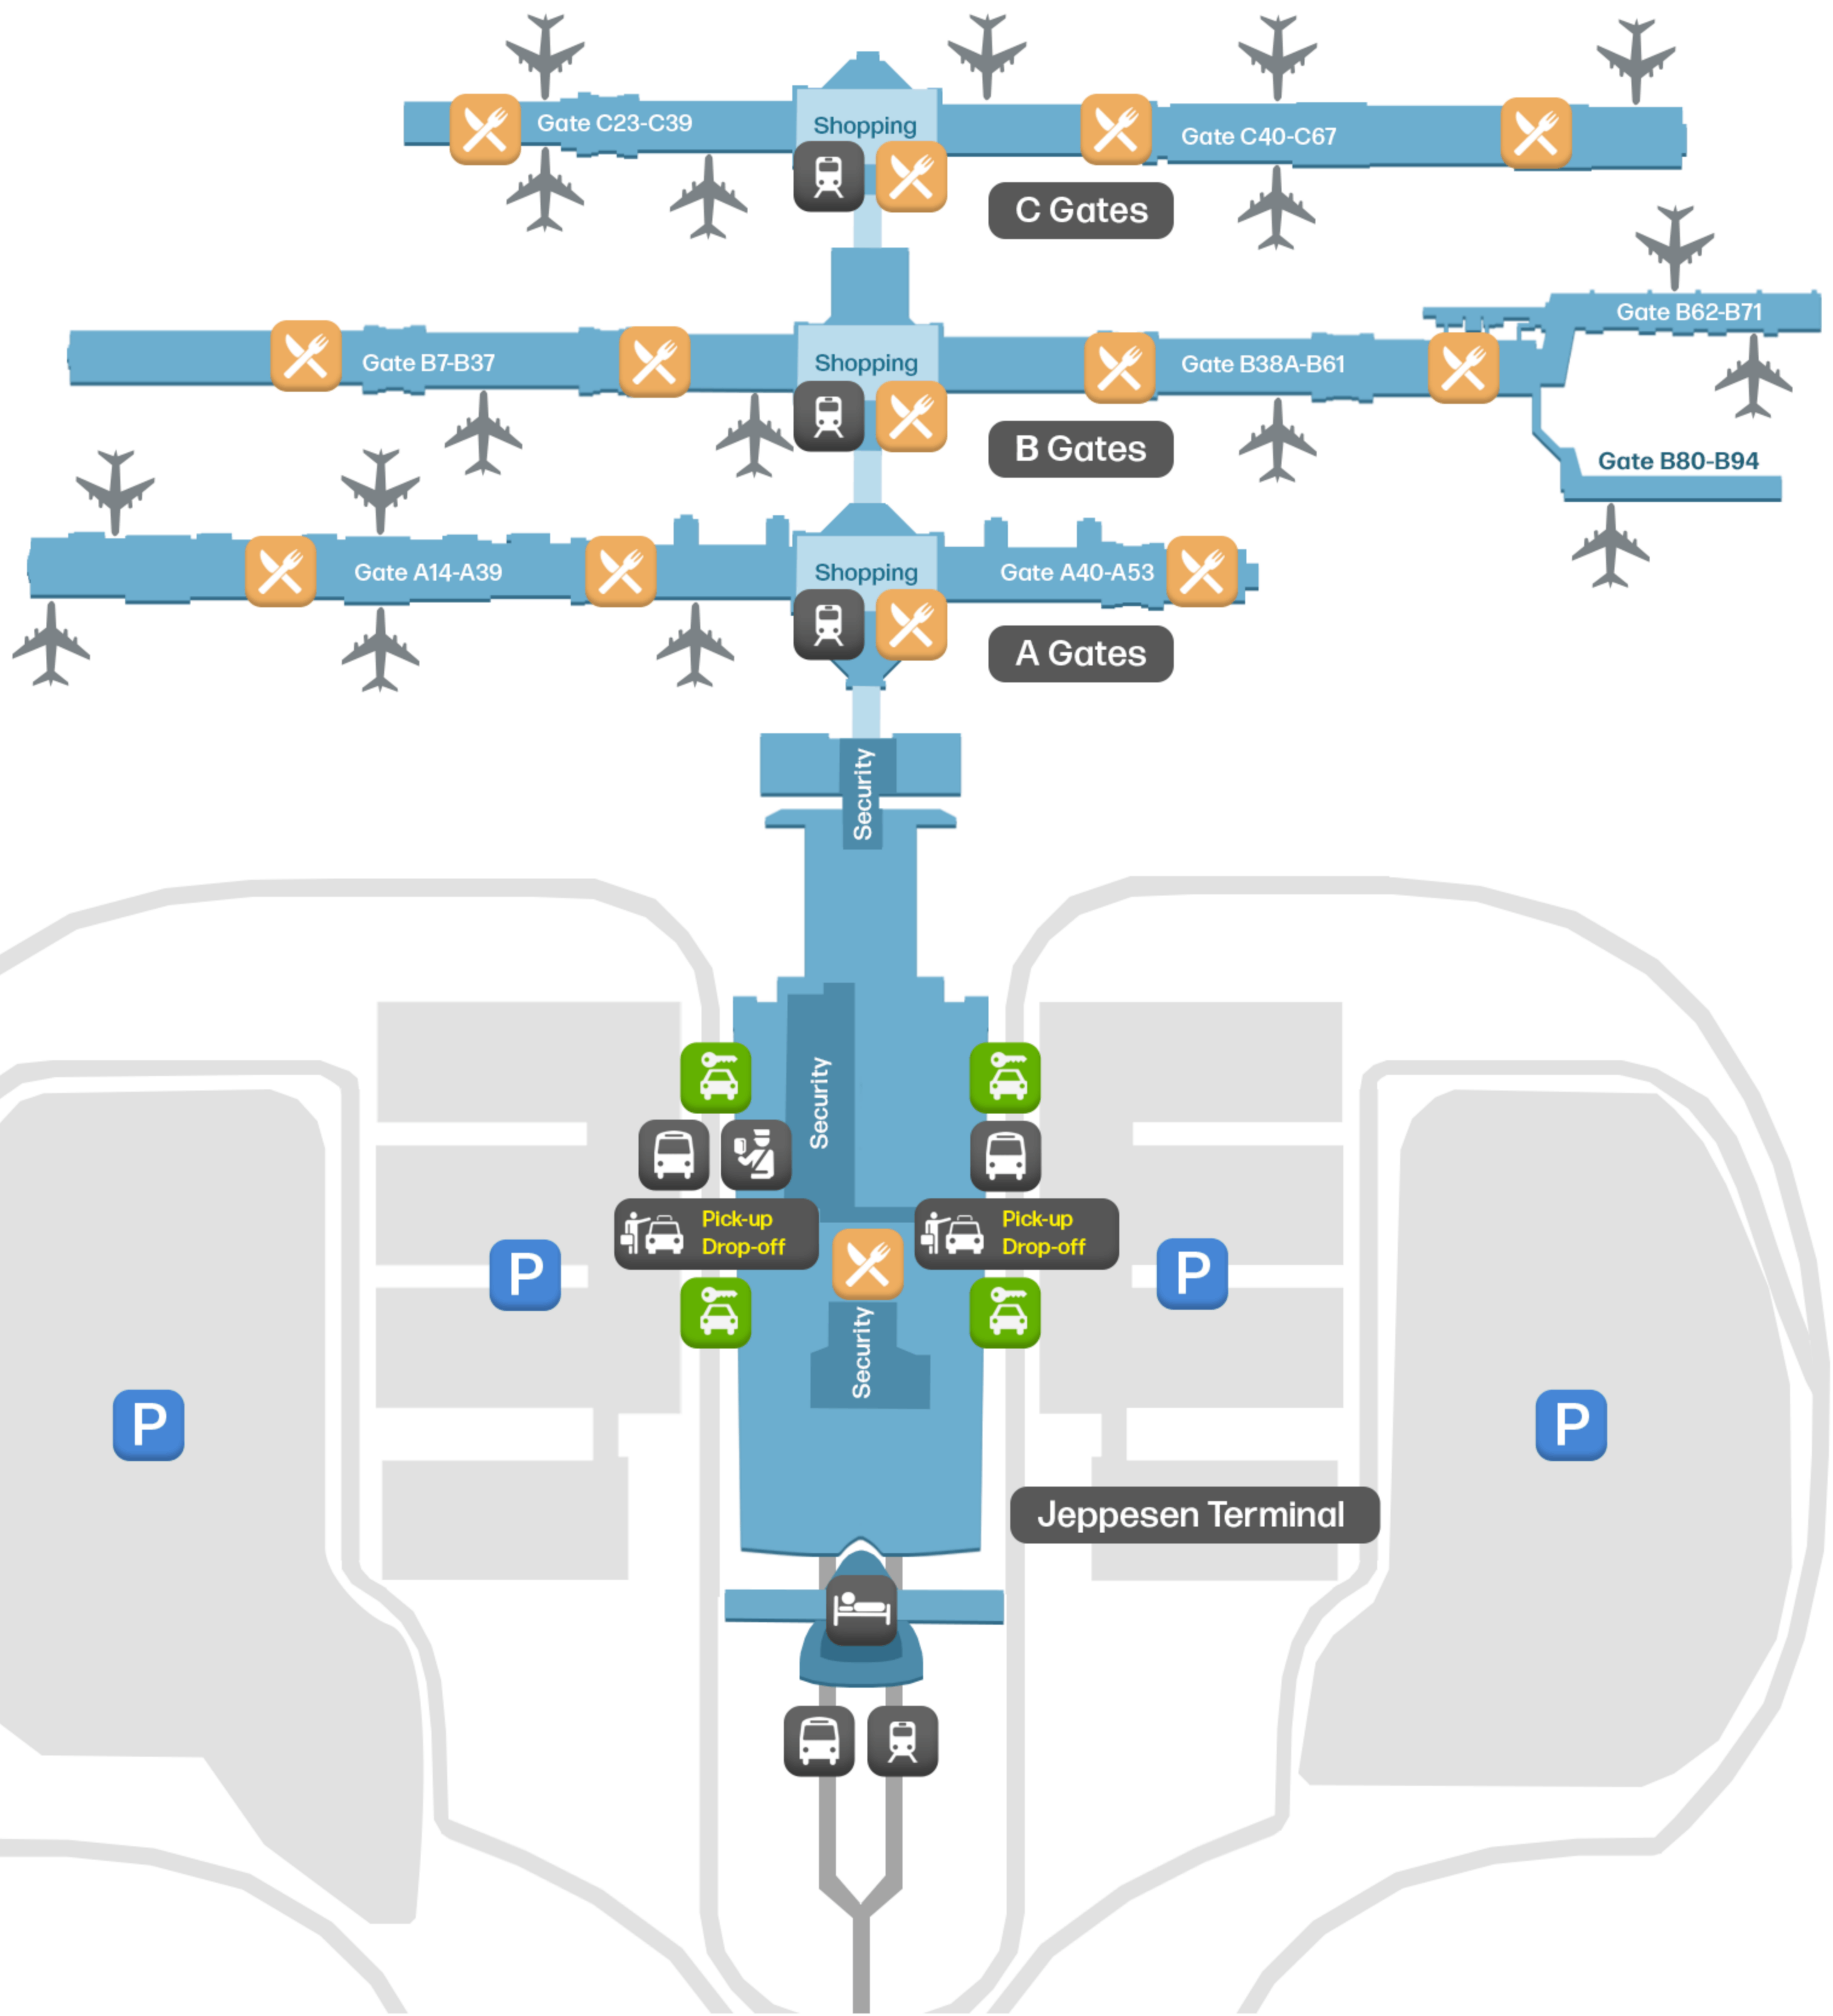

AIRLINE LOCATIONS AT DEN

Common Use Gates	
AeroMexico	jetBlue
Air Canada	Icelandair
Air France	Lufthansa
Allegiant	Southern Airways
British Airways	Airways
Cayman	Sun Country
CopaAirlines	Volaris
Edelweiss	WestJet

Terminal West	
Airline	Door #
AeroMexico	602
Air Canada	602
Air France	602
Allegiant	602
American	604
British Airways	600
Cayman Airways	602
CopaAirlines	602
Edelweiss	604
Icelandair	602
jetBlue	600
Lufthansa	602
Sun Country	602
United	610 - 616
Volaris	600
WestJet	602

Terminal East	
Airline	Door #
Alaska	617
Boutique Air	603
Delta	605
Denver Air Connection	603
Frontier	601 - 603
Southern Airways	603
Southwest	611 - 613
Spirit	605

-  Pick-up / drop-off area
-  restaurant
-  Bus stop
-  hotel
-  Parking area
-  Train stop
-  Car rental