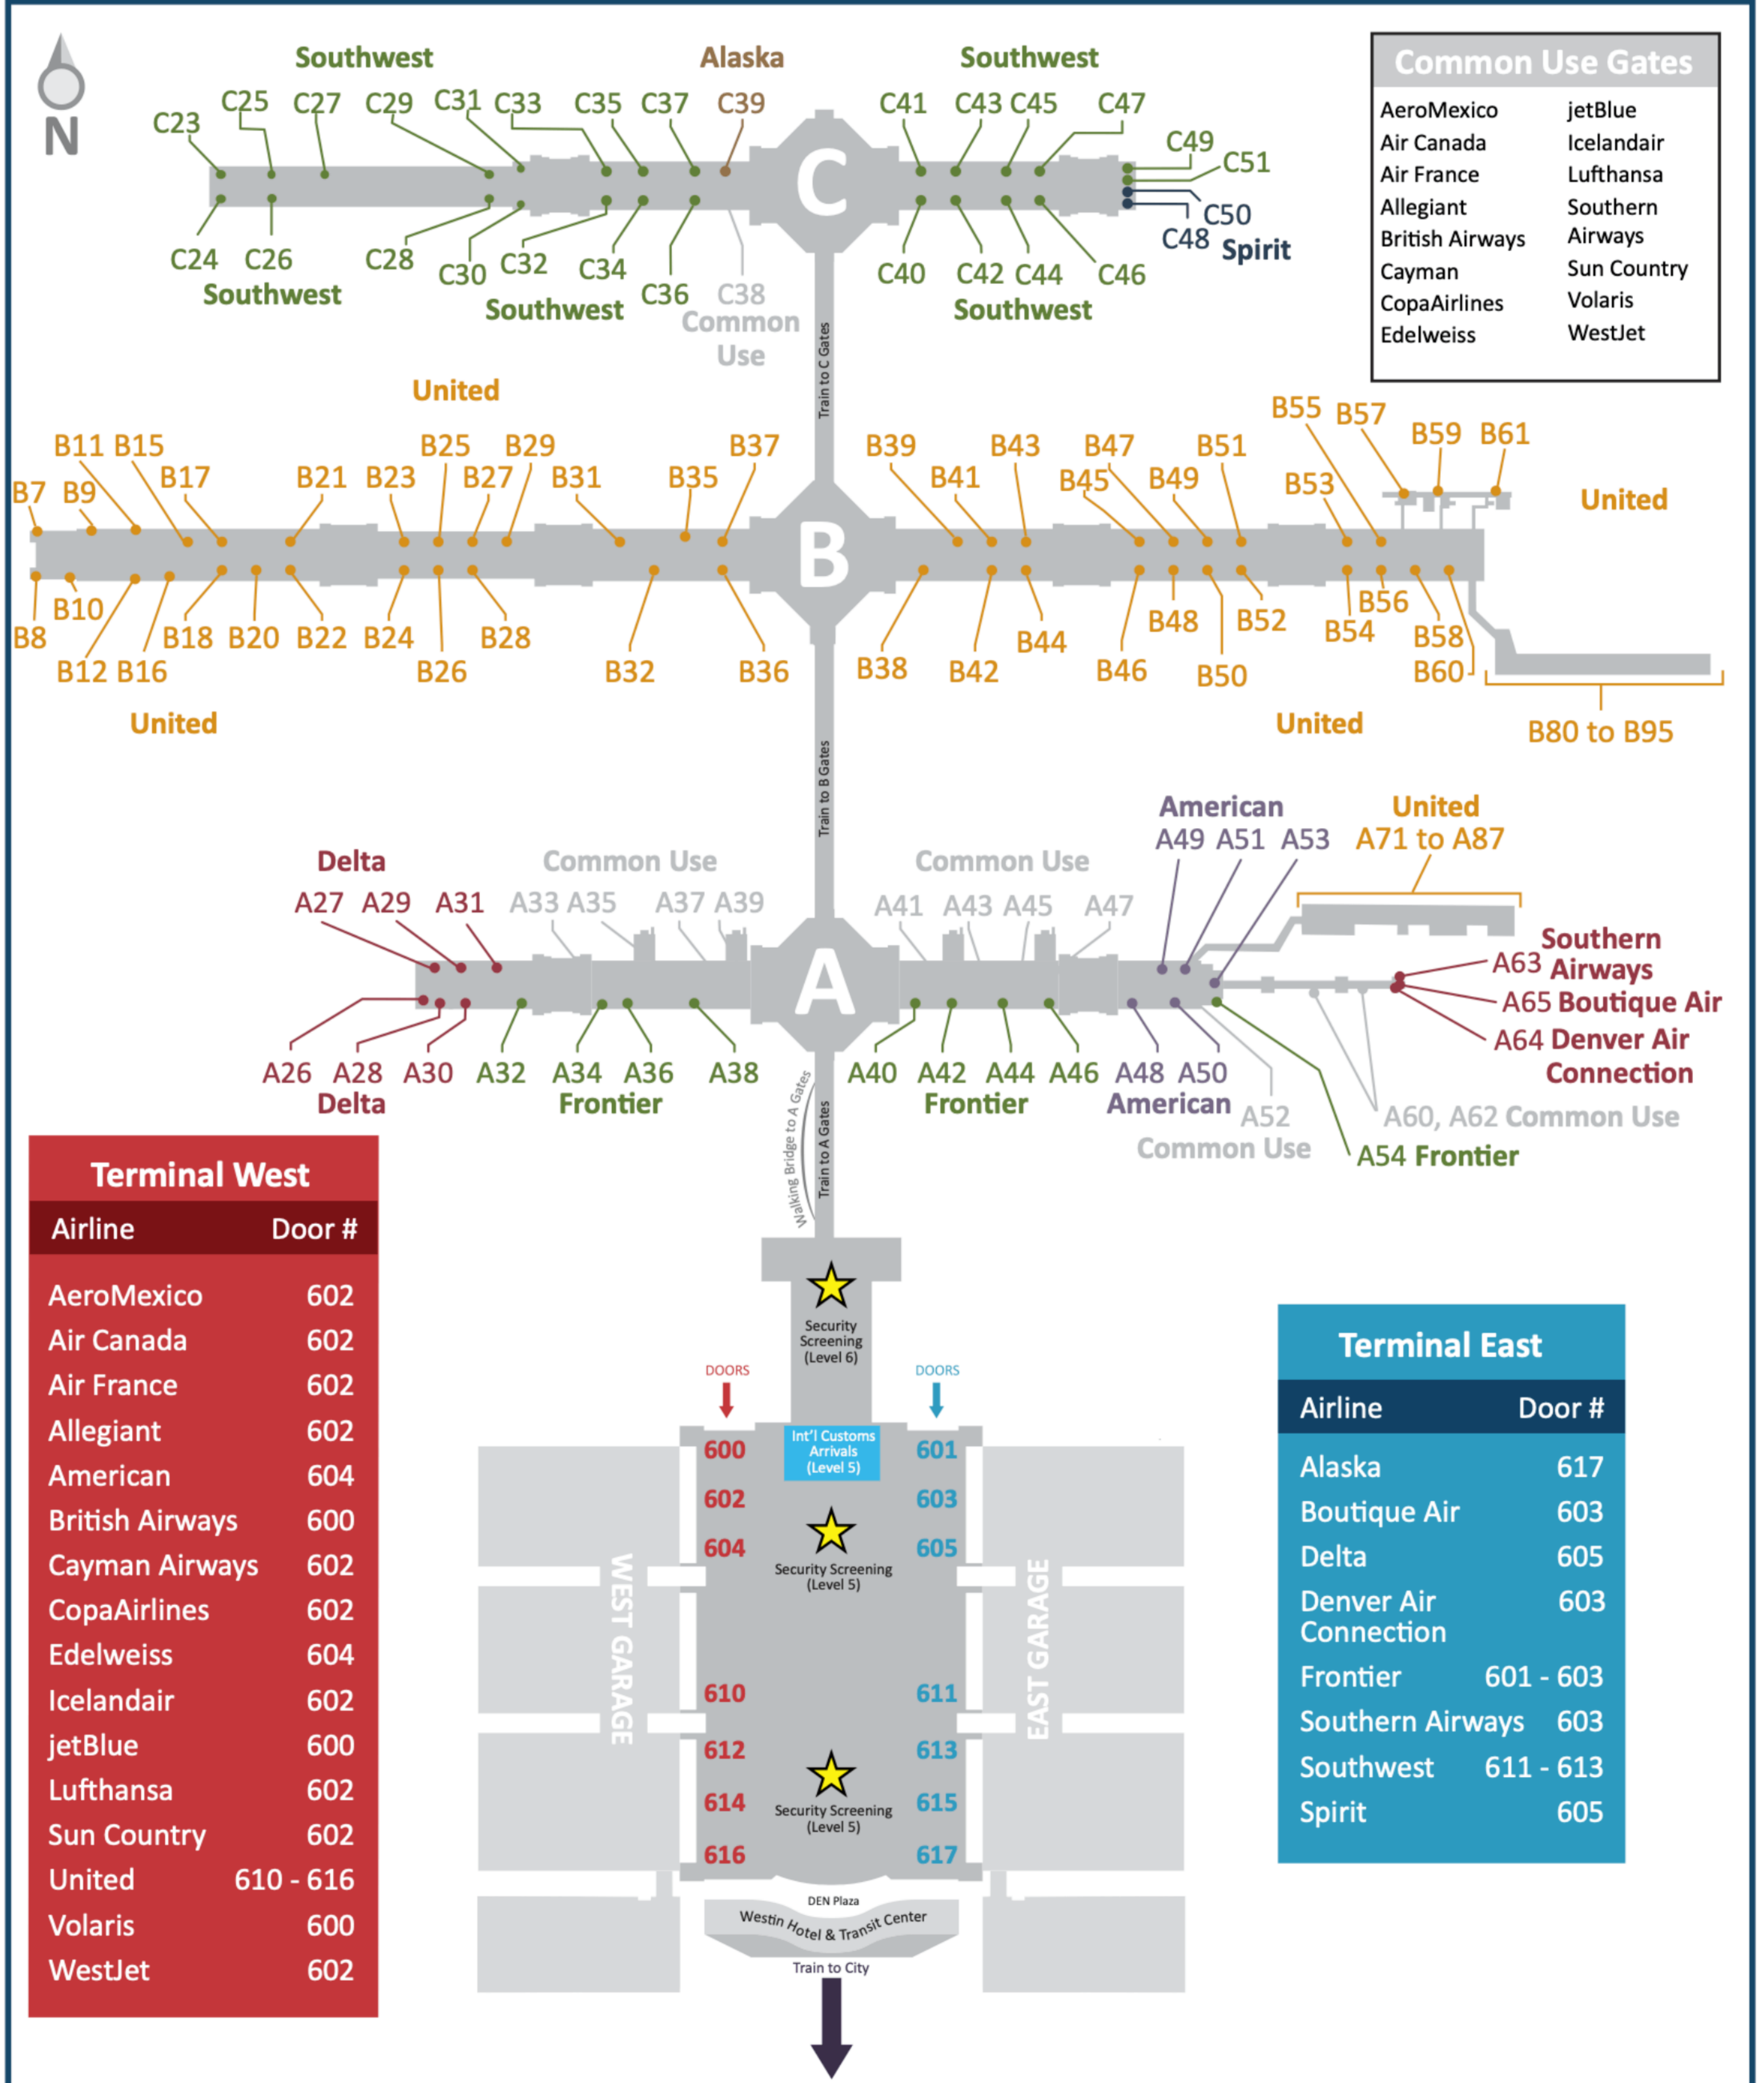

AIRLINE LOCATIONS AT DEN

Common Use Gates	
AeroMexico	jetBlue
Air Canada	Icelandair
Air France	Lufthansa
Allegiant	Southern Airways
British Airways	Airways
Cayman	Sun Country
CopaAirlines	Volaris
Edelweiss	WestJet

Terminal West	
Airline	Door #
AeroMexico	602
Air Canada	602
Air France	602
Allegiant	602
American	604
British Airways	600
Cayman Airways	602
CopaAirlines	602
Edelweiss	604
Icelandair	602
jetBlue	600
Lufthansa	602
Sun Country	602
United	610 - 616
Volaris	600
WestJet	602

Terminal East	
Airline	Door #
Alaska	617
Boutique Air	603
Delta	605
Denver Air Connection	603
Frontier	601 - 603
Southern Airways	603
Southwest	611 - 613
Spirit	605

-  Pick-up / drop-off area
-  restaurant
-  Bus stop
-  hotel
-  Parking area
-  Train stop
-  Car rental