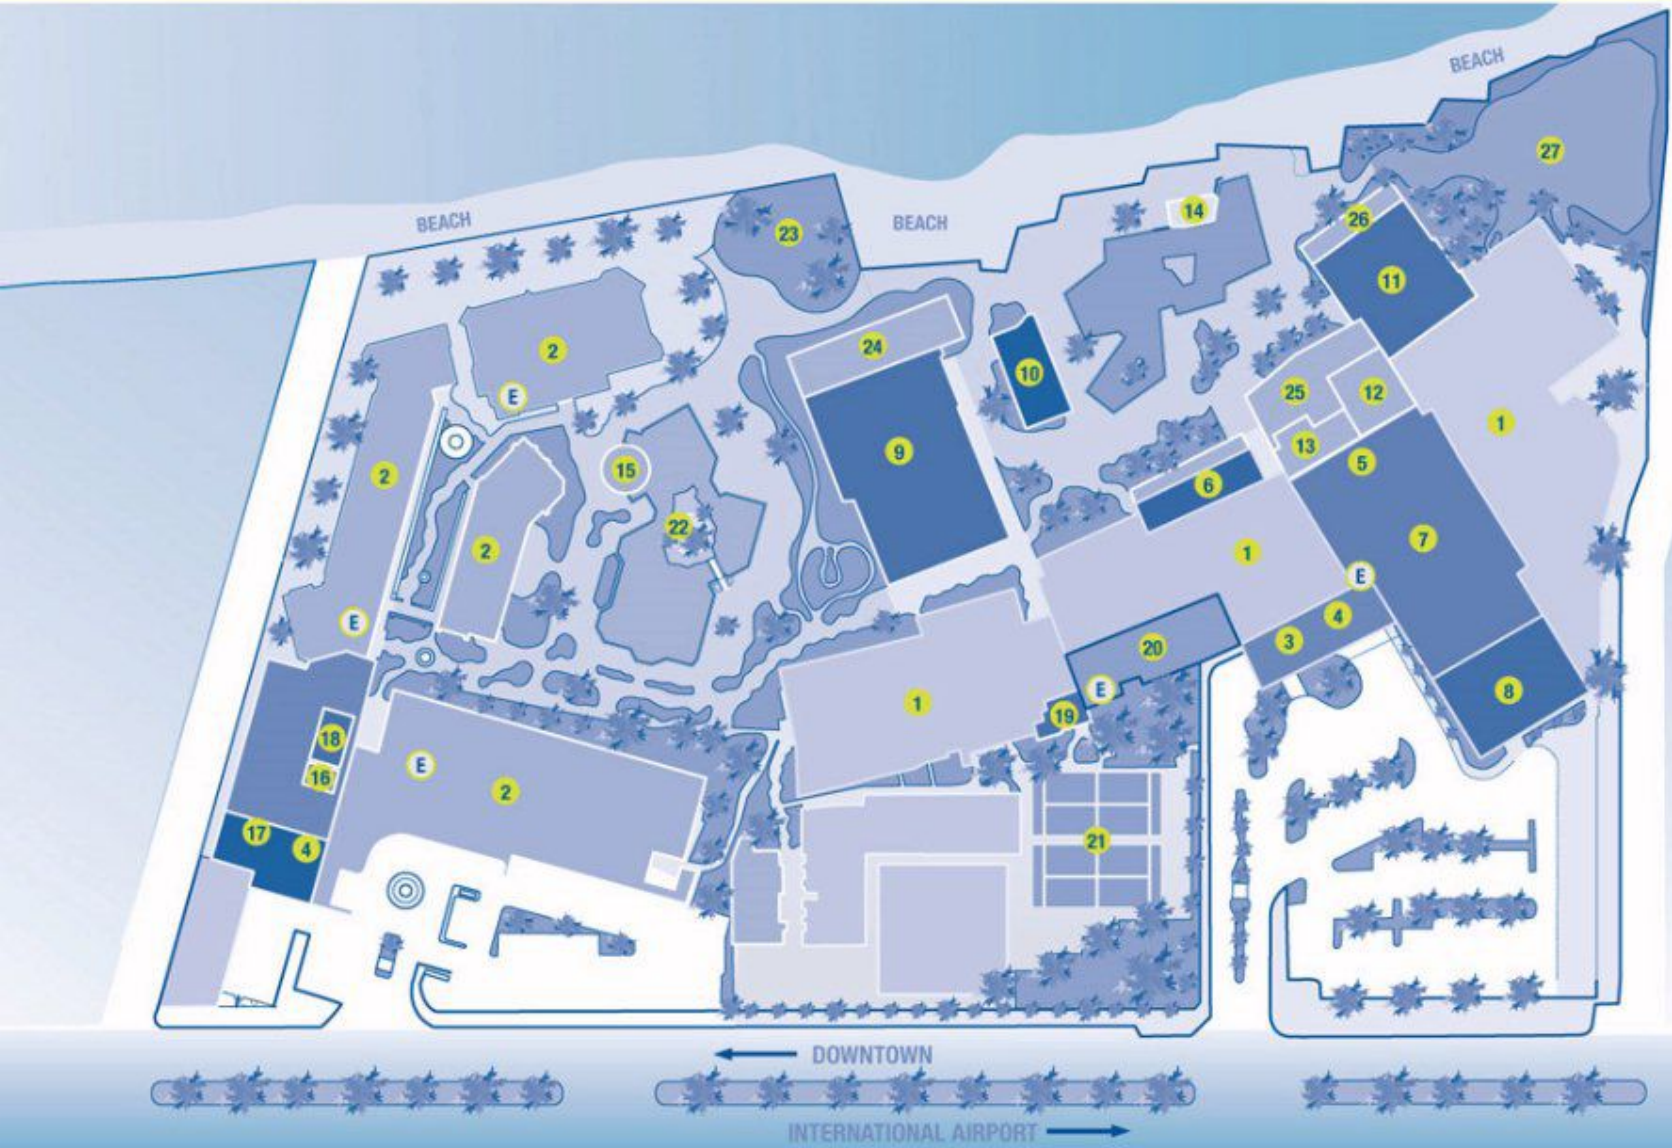

HOTEL MAP

Solutions *beyond expectations*

- | | | | |
|---------------------------|----------------------------|--------------------------|------------------------|
| 1 HOTEL SECTION | 8 EXPO BUGANVILIAS | 15 CARRETA BAR | 22 JACUZZI |
| 2 SUITES SECTION | 9 LA VILLITA RESTAURANT | 16 DELI | 23 CARRETA GARDEN |
| 3 MOTOR LOBBY | 10 PERGOLAS SNACK BAR | 17 LOBBY BAR SUITES | 24 VILLITA TERRACE |
| 4 RECEPTION | 11 LAS GAVIOTAS RESTAURANT | 18 GYM AND SPA | 25 EMBARCADERO TERRACE |
| 5 BUSINESS CENTER | 12 EMBARCADERO BAR | 19 SPA AND BEAUTY PARLOR | 26 GAVIOTAS TERRACE |
| 6 EXECUTIVE MEETING ROOMS | 13 LOBBY BAR | 20 SHOPPING ARCADE | 27 LAS GAVIOTAS PATIO |
| 7 MEETING ROOMS | 14 PALAPA BAR | 21 TENNIS COURTS | E ELEVATORS |

Sheraton Buganvilias
 RESORT & CONVENTION CENTER
See for yourself